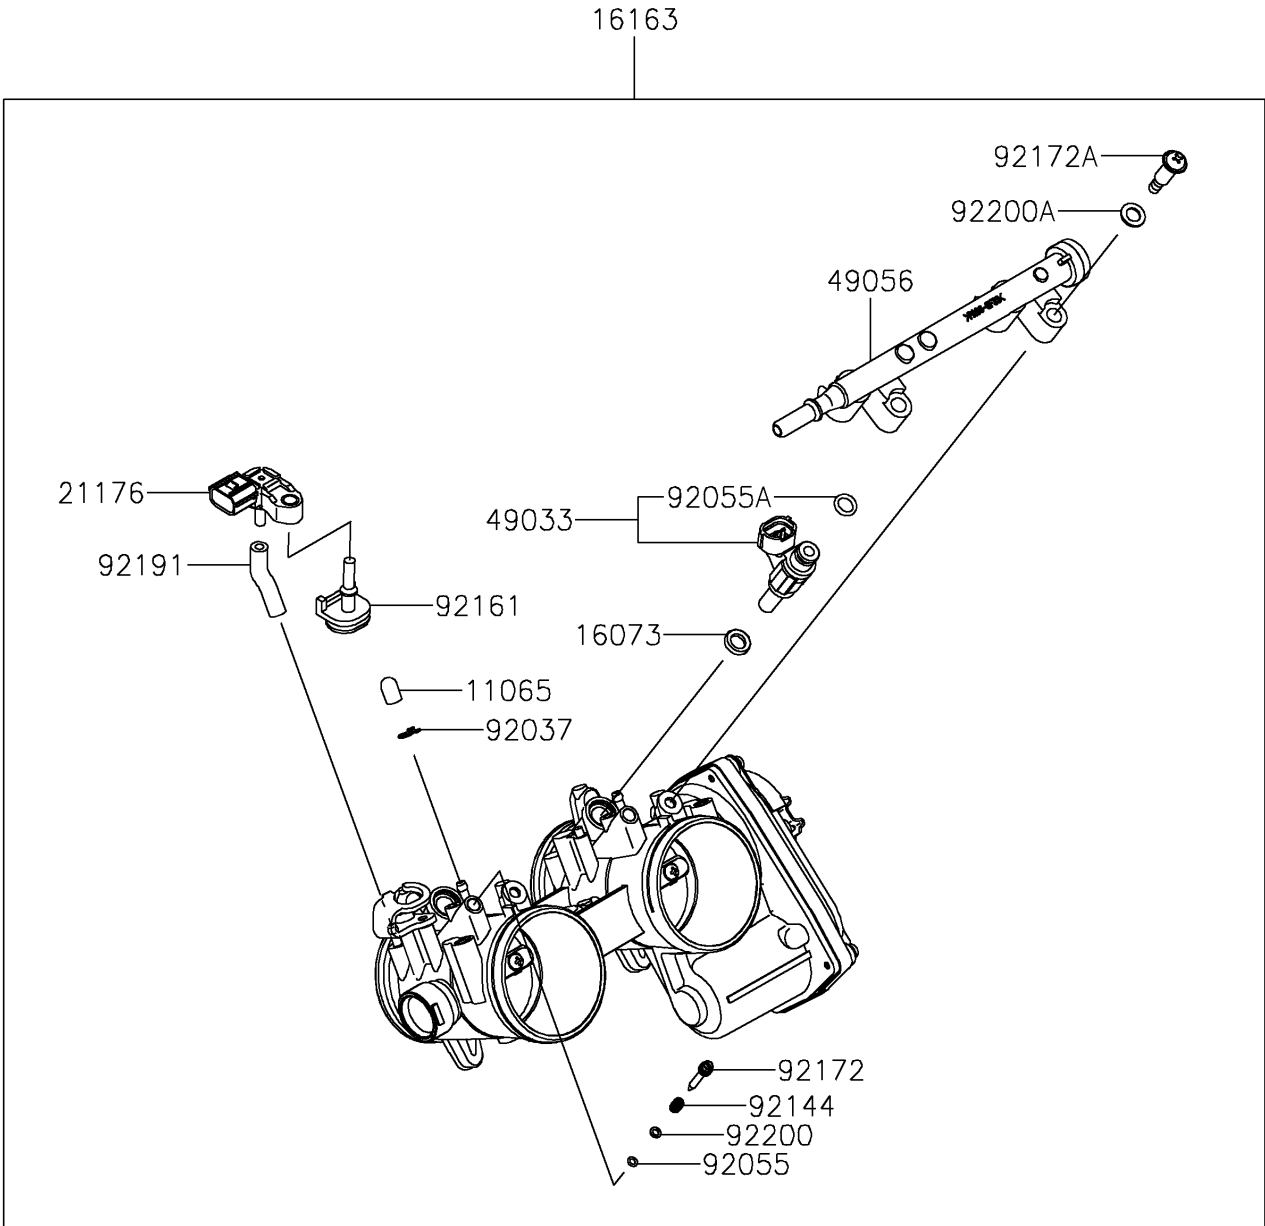

2024 Teryx KRX® 1000 eS PARTS DIAGRAM

Throttle

E1510

2024 Teryx KRX® 1000 eS PARTS LIST

Throttle

ITEM NAME	PART NUMBER	QUANTITY
CAP (Ref # 11065)	11065-0072	2
INSULATOR (Ref # 16073)	16073-0848	2
THROTTLE-ASSY (Ref # 16163)	16163-0991	1
SENSOR,PRESSURE (Ref # 21176)	21176-0906	1
NOZZLE-INJECTION (Ref # 49033)	49033-0040	2
PIPE-INJECTION (Ref # 49056)	49056-0564	1
CLAMP,TUBE (Ref # 92037)	92037-1124	2
RING-O (Ref # 92055)	92055-0840	2
RING-O,INJECTION NOZZLE (Ref # 92055A)	92055-0937	2
SPRING,THROTTLE STOP SCREW (Ref # 92144)	92144-1674	2
DAMPER (Ref # 92161)	92161-0673	1
SCREW (Ref # 92172)	92172-0156	2
SCREW,PIPE INJECTION (Ref # 92172A)	92172-0828	2
TUBE,3.2X7.4X40 (Ref # 92191)	92191-1551	1
WASHER,PILOT AIR SCREW (Ref # 92200)	92200-1564	2
WASHER (Ref # 92200A)	92200-3807	2