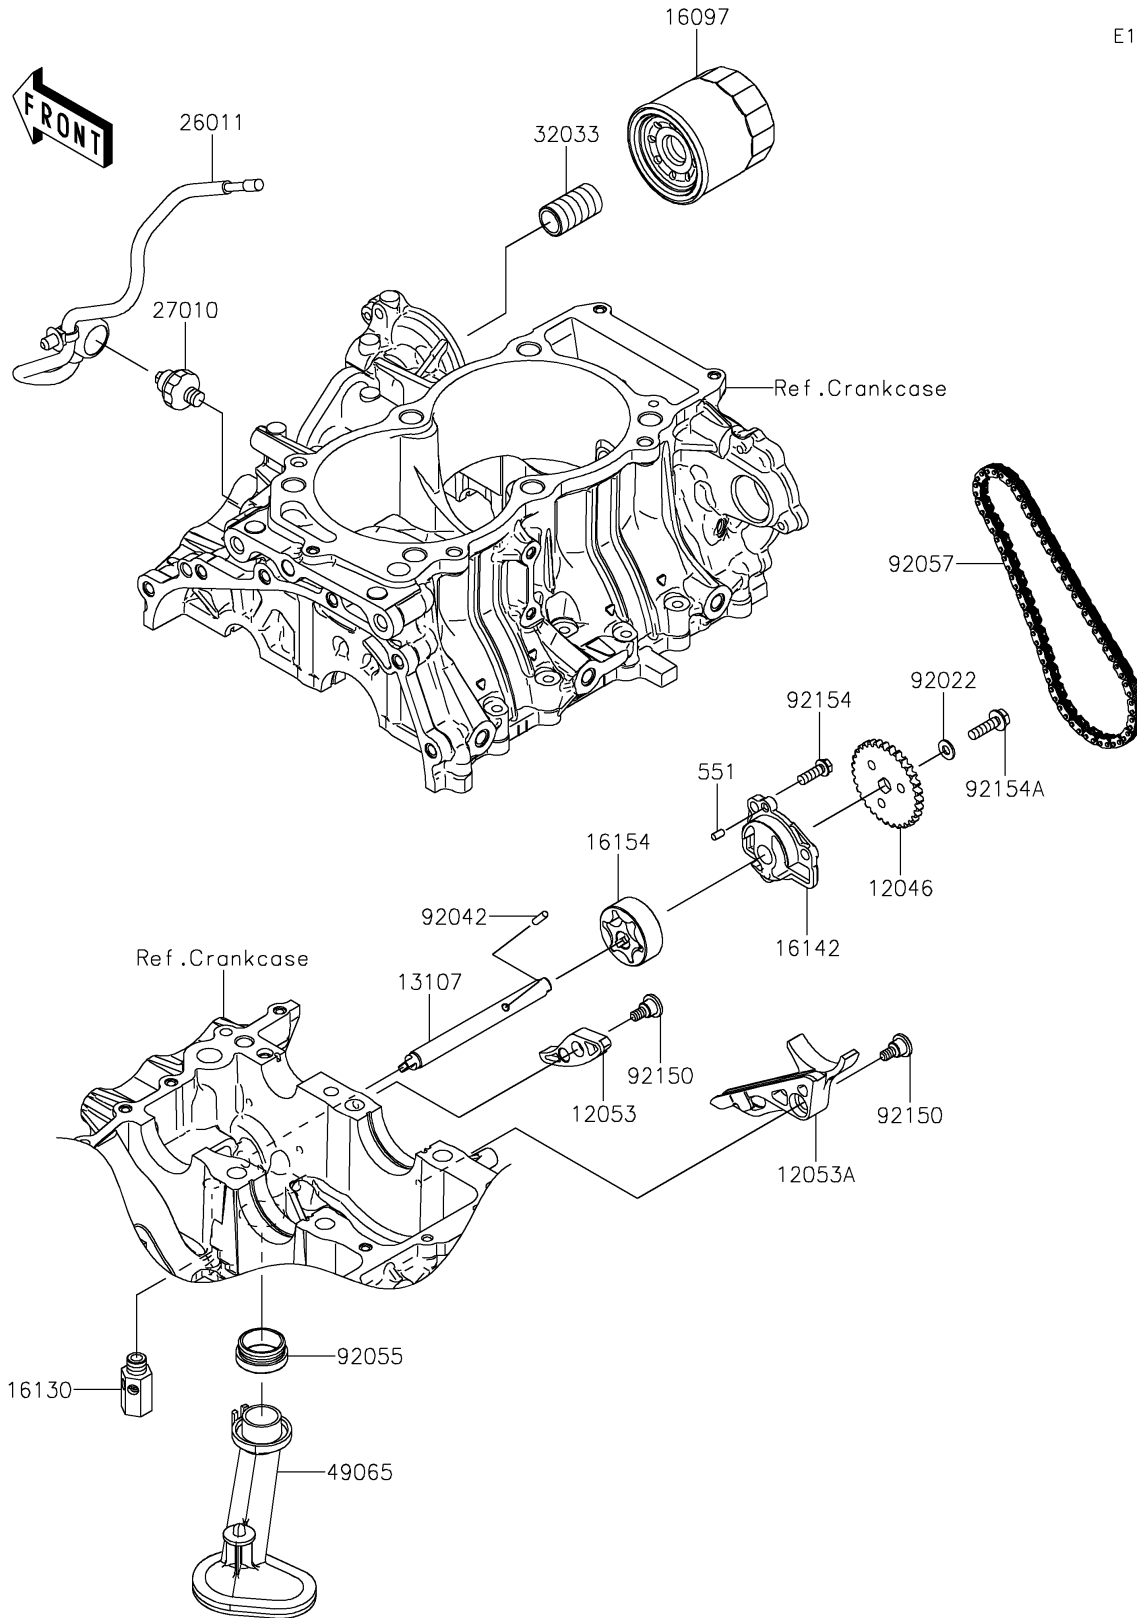

2024 TERYX KRX® 1000 eS PARTS DIAGRAM

Oil Pump/Oil Filter

E1710

2024 TERYX KRX® 1000 eS PARTS LIST

Oil Pump/Oil Filter

ITEM NAME	PART NUMBER	QUANTITY
SPROCKET,OIL PUMP,31T (Ref # 12046)	12046-0614	1
GUIDE-CHAIN,UPP (Ref # 12053)	12053-0276	1
GUIDE-CHAIN,LWR (Ref # 12053A)	12053-0296	1
SHAFT,OIL PUMP (Ref # 13107)	13107-0896	1
FILTER-ASSY-OIL (Ref # 16097)	16097-0007	1
VALVE-ASSY-RELIEF (Ref # 16130)	16130-1058	1
COVER-PUMP (Ref # 16142)	16142-0754	1
ROTOR-PUMP (Ref # 16154)	16154-0750	1
WIRE-LEAD (Ref # 26011)	26011-1985	1
SWITCH,OIL PRESSURE (Ref # 27010)	27010-1313	1
PIPE,OIL FILTER (Ref # 32033)	32033-1535	1
FILTER-OIL (Ref # 49065)	49065-0050	1
WASHER,6X12.8X1.2 (Ref # 92022)	92022-1827	1
PIN,DOWEL,4X13.8 (Ref # 92042)	92042-030	1
RING-O,OIL FILTER (Ref # 92055)	92055-1503	1
CHAIN,98XRH2010-70M (Ref # 92057)	92057-0765	1
BOLT,6MM (Ref # 92150)	92150-1090	2
BOLT,FLANGED,6X18 (Ref # 92154)	92154-0499	3
BOLT,FLANGED,6X22 (Ref # 92154A)	92154-1525	1
PIN-DOWEL,4X8 (Ref # 551)	551A0408	1