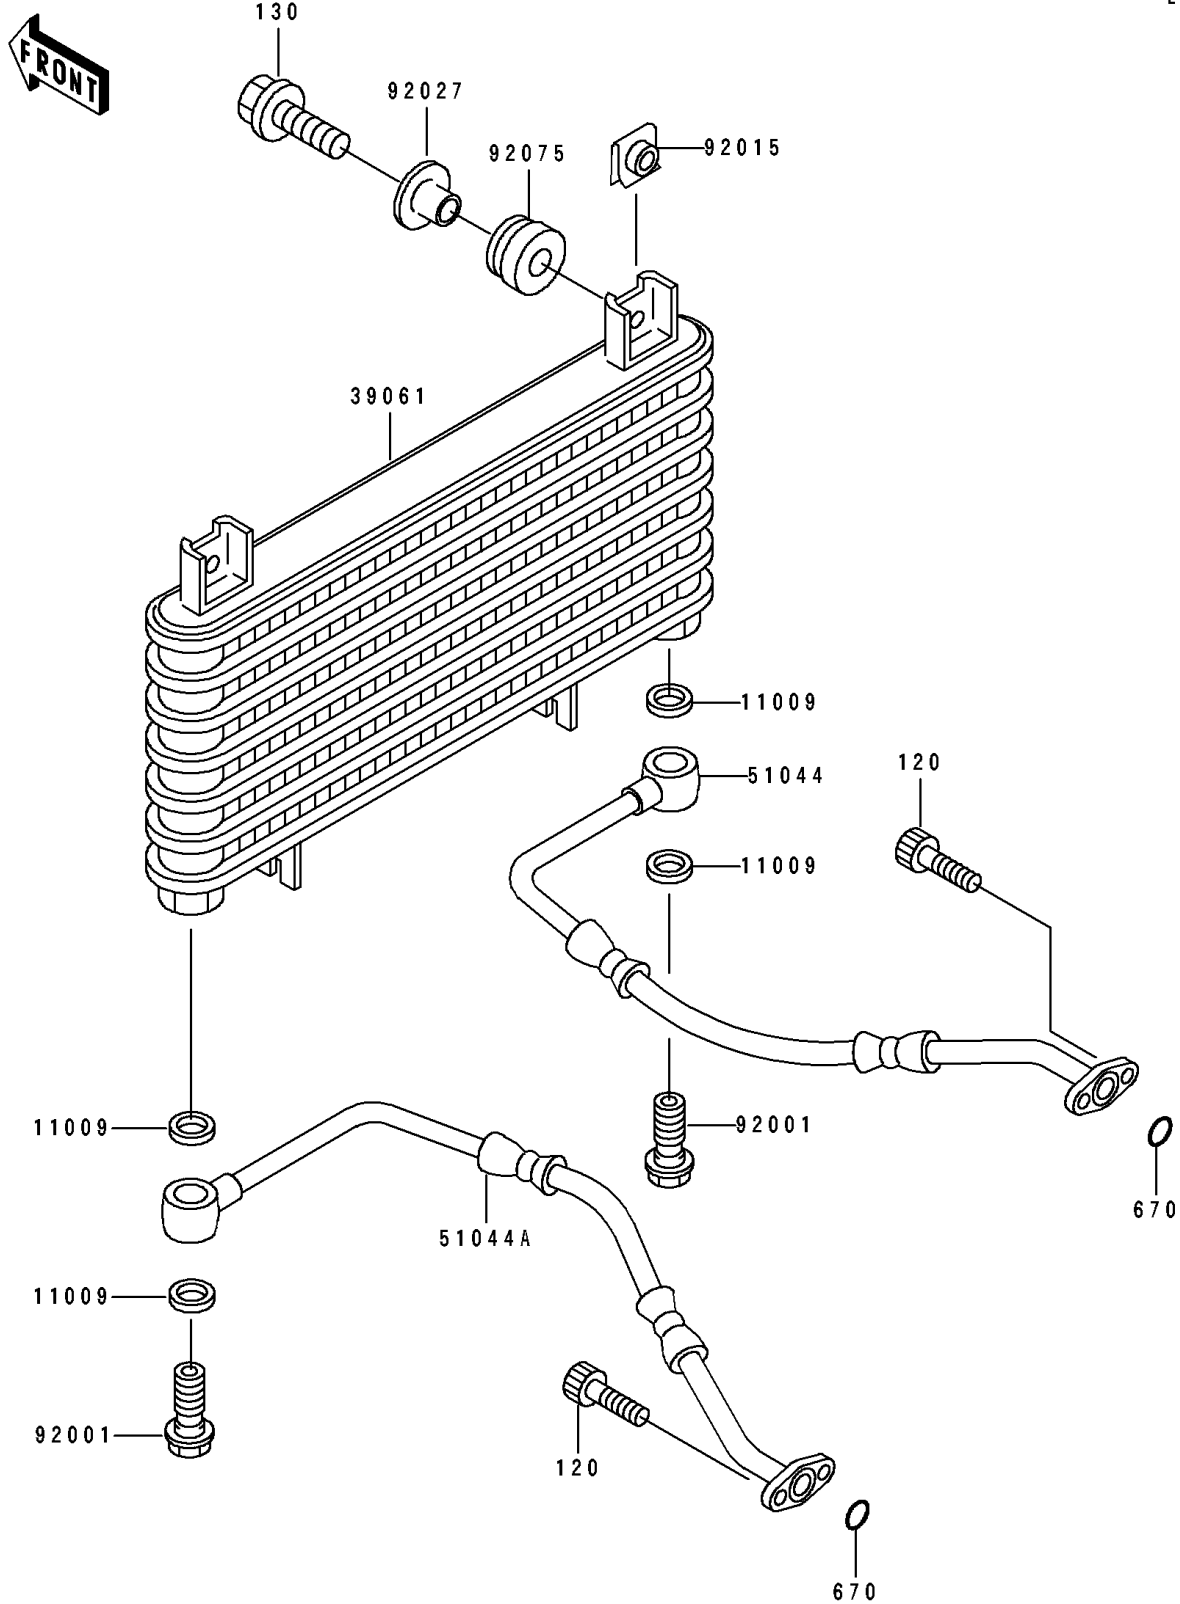

1992 Ninja[®] ZX[™]-6 PARTS DIAGRAM

Oil Cooler

E3034

1992 Ninja® ZX™ -6 PARTS LIST

Oil Cooler

ITEM NAME	PART NUMBER	QUANTITY
GASKET,14X19.5X1.4 (Ref # 11009)	11009-1461	4
OIL COOLER (Ref # 39061)	39061-1095	1
TUBE-ASSY,RH (Ref # 51044)	51044-1131	1
TUBE-ASSY,LH (Ref # 51044A)	51044-1132	1
BOLT,14X28.5 (Ref # 92001)	92001-1930	2
NUT (Ref # 92015)	92015-1487	2
COLLAR,FLANGED,L=12.1,BLACK (Ref # 92027)	92027-1651	3
DAMPER (Ref # 92075)	92075-277	3
BOLT-SOCKET,6X16,BLACK (Ref # 120)	120S0616	4
BOLT-FLANGED,6X25 (Ref # 130)	130J0625	3
O RING,10MM (Ref # 670)	670B2010	2