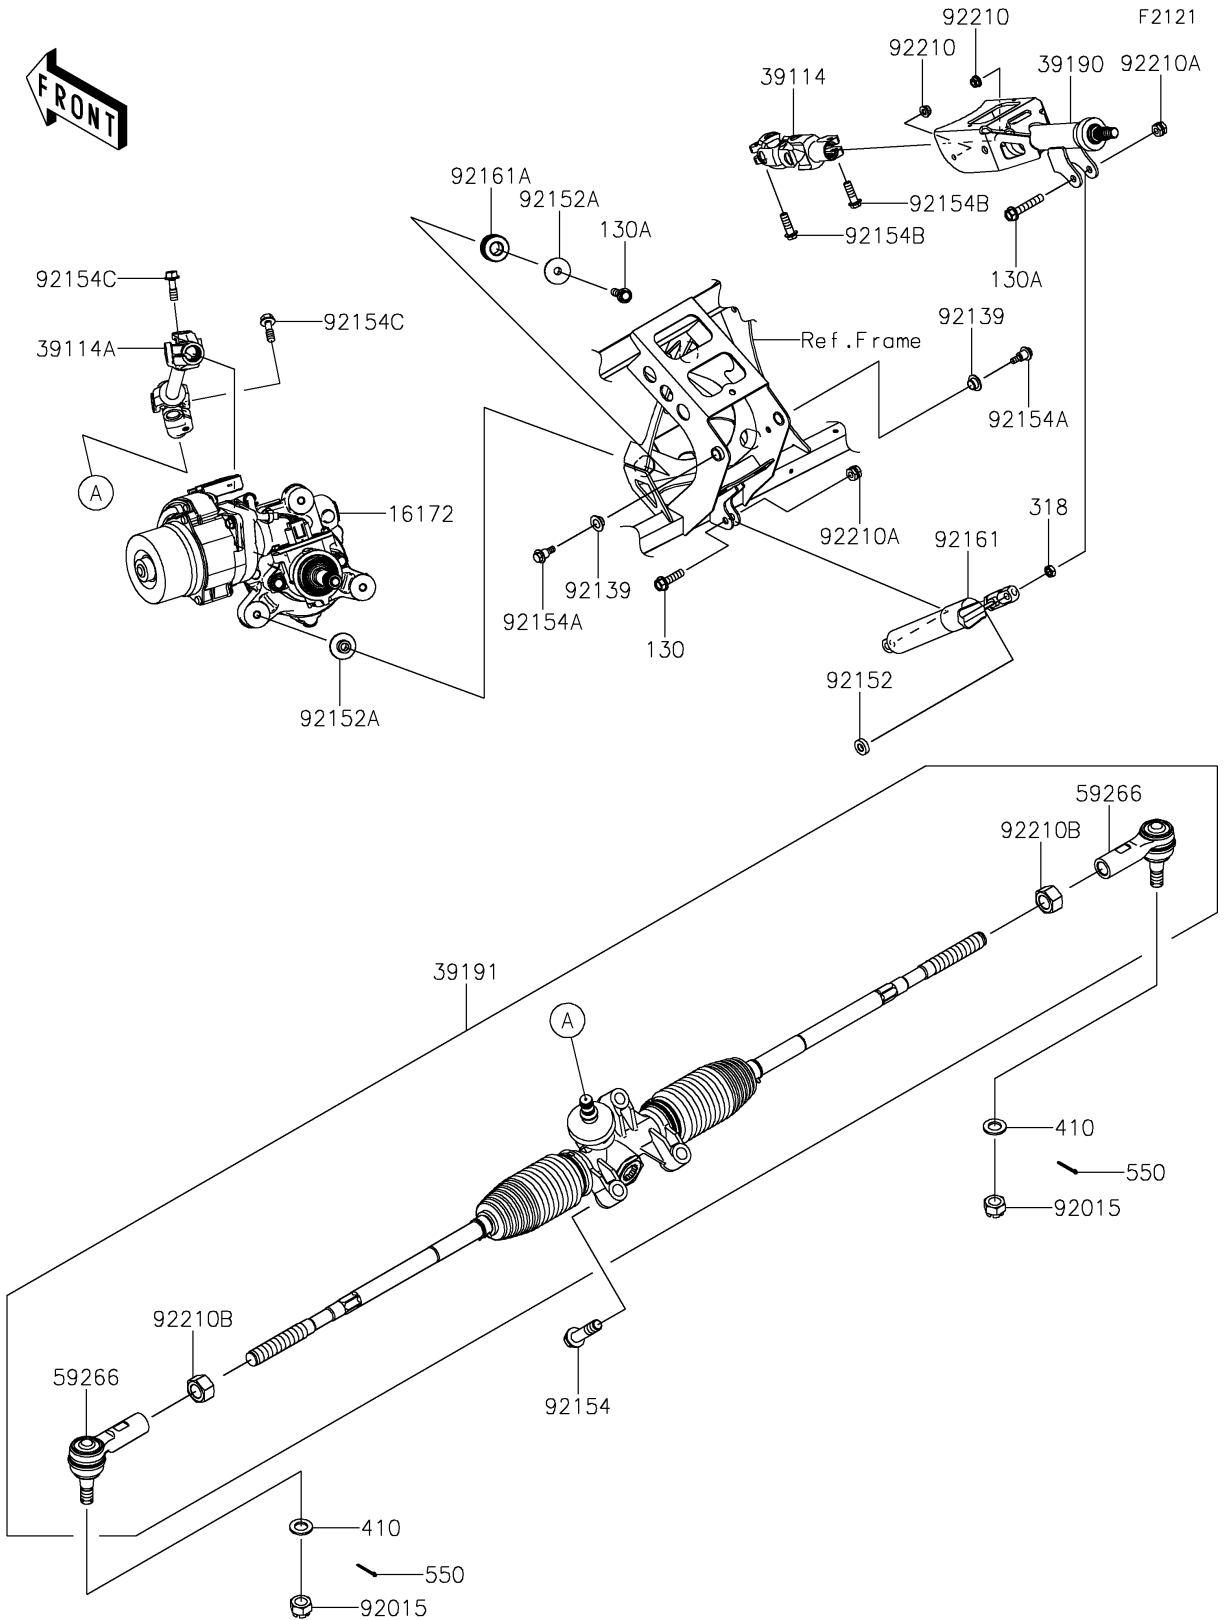

2023 TERYX KRX® 1000 eS PARTS DIAGRAM

Steering Shaft

2023 TERYX KRX® 1000 eS PARTS LIST

Steering Shaft

ITEM NAME	PART NUMBER	QUANTITY
ACTUATOR, EPS (Ref # 16172)	16172-0043	1
SHAFT-COMP-STRG, UPP (Ref # 39114)	39114-0024	1
SHAFT-COMP-STRG, LWR (Ref # 39114A)	39114-0043	1
SHAFT-ASSY-STEERING (Ref # 39190)	39190-0009	1
GEAR-ASSY-STEERING (Ref # 39191)	39191-0040	1
JOINT-BALL (Ref # 59266)	59266-0743	2
NUT, CASTLE, 14MM (Ref # 92015)	92015-1841	2
BUSHING (Ref # 92139)	92139-0230	2
COLLAR, 8.2X18X5 (Ref # 92152)	92152-1848	1
COLLAR, 8.5X30X10.6 (Ref # 92152A)	92152-2149	6
BOLT, FLANGED, 12X50 (Ref # 92154)	92154-1008	3
BOLT, 6X21.5 (Ref # 92154A)	92154-1320	2
BOLT, FLANGED, 8X25 (Ref # 92154B)	92154-2190	2
BOLT, FLANGED, 8X39 (Ref # 92154C)	92154-7043	2
DAMPER, STEERING TILT (Ref # 92161)	92161-2186	1
DAMPER (Ref # 92161A)	92161-2187	3
NUT, LOCK, FLANGED, 6MM (Ref # 92210)	92210-0303	2
NUT, HARD LOCK, 8MM (Ref # 92210A)	92210-0934	2
NUT (Ref # 92210B)	92210-1903	2
BOLT-FLANGED, 8X30 (Ref # 130)	130CA0830	1
BOLT-FLANGED, 8X45 (Ref # 130A)	130CA0845	4
NUT-HEX-SMALL, 8MM (Ref # 318)	318BA0800	1
WASHER-PLAIN-SMALL, 14MM (Ref # 410)	410AA1400	2
PIN-COTTER, 3.0X25 (Ref # 550)	550AA3025	2