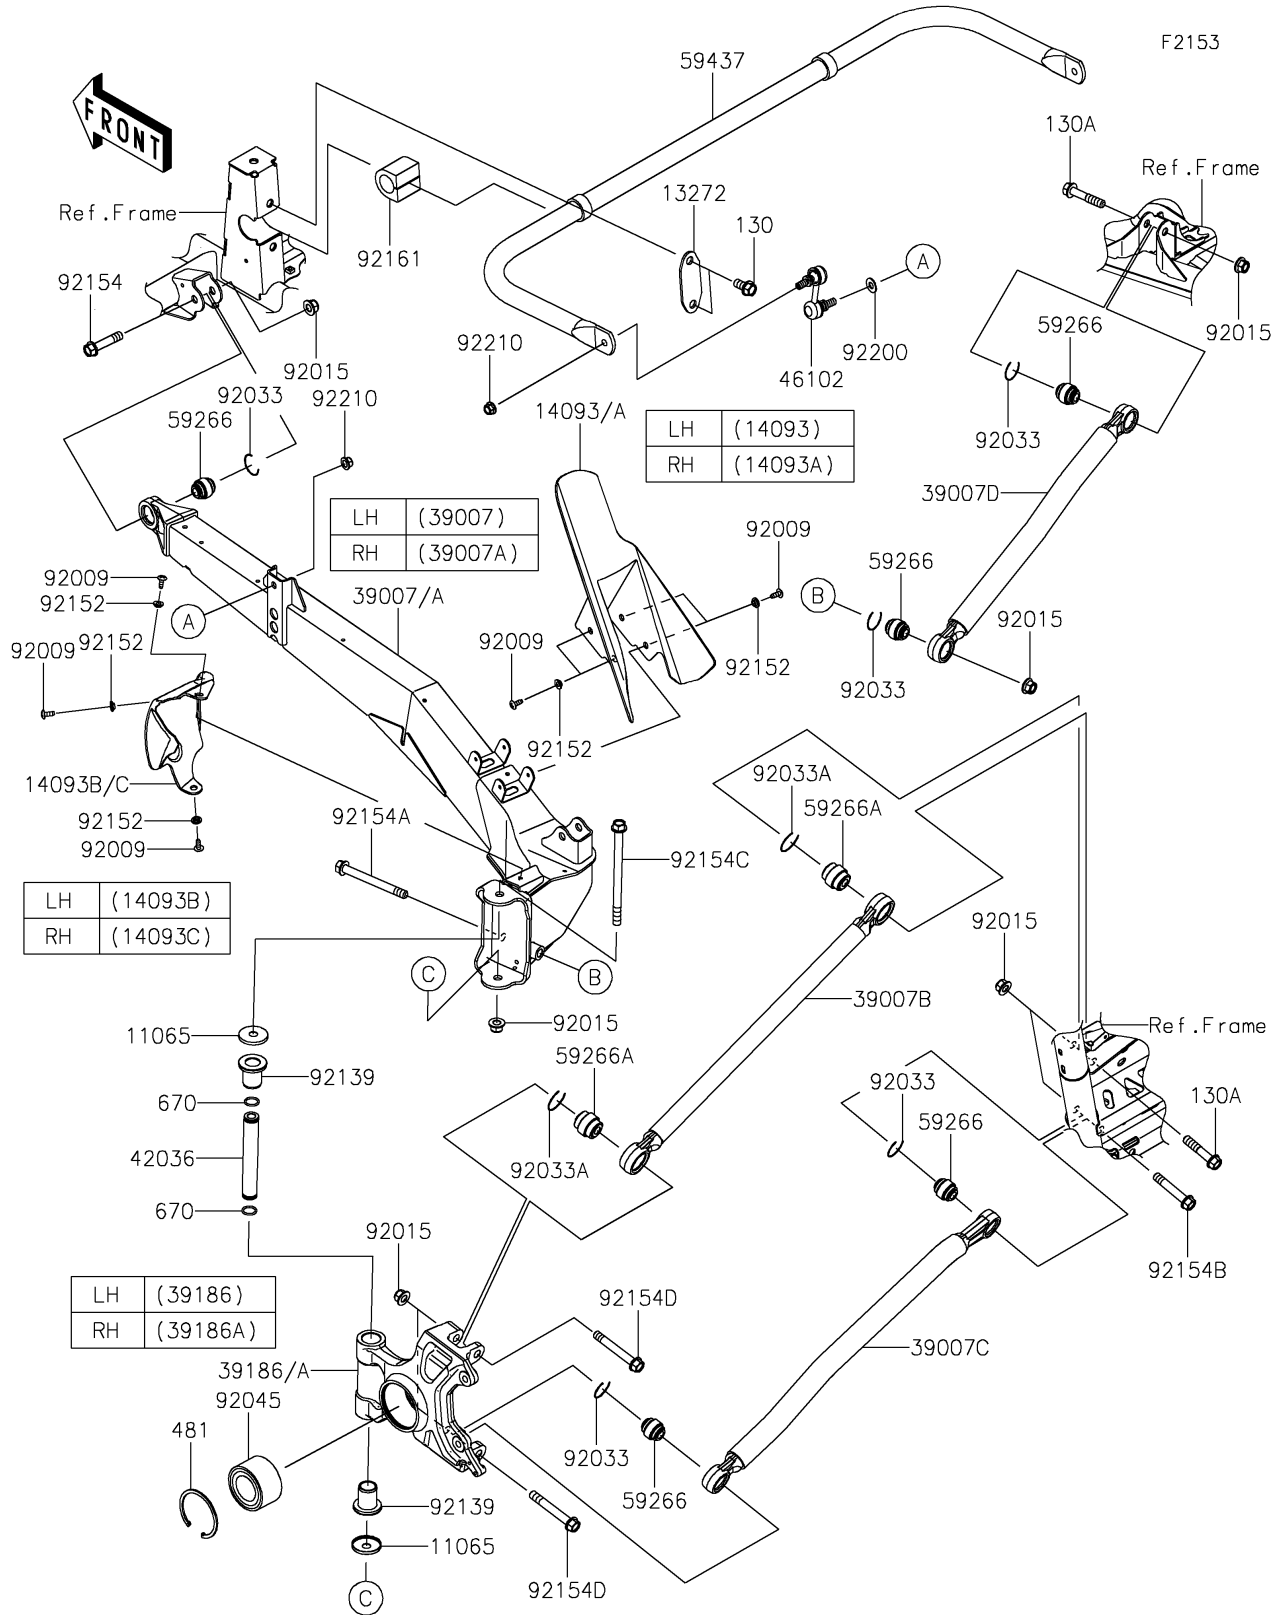

2023 TERYX KRX® 1000 eS PARTS DIAGRAM

Rear Suspension

2023 TERYX KRX® 1000 eS PARTS LIST

Rear Suspension

ITEM NAME	PART NUMBER	QUANTITY
CAP (Ref # 11065)	11065-1305	4
PLATE (Ref # 13272)	13272-2728	2
COVER,RR SHOCK,LH (Ref # 14093)	14093-0955	1
COVER,RR SHOCK,RH (Ref # 14093A)	14093-0956	1
COVER,TRAILING ARM,LH (Ref # 14093B)	14093-0994	1
COVER,TRAILING ARM,RH (Ref # 14093C)	14093-0995	1
ARM-SUSP,TRAILING,LH,BLACK (Ref # 39007)	39007-0468-10	1
ARM-SUSP,TRAILING,RH,BLACK (Ref # 39007A)	39007-0469-10	1
ARM-SUSP,CONTROL,RR,UPP,GRAY (Ref # 39007B)	39007-0470-72D	2
ARM-SUSP,CONTROL,RR,LWR,GRAY (Ref # 39007C)	39007-0471-72D	2
ARM-SUSP,CONTROL,FR,P.I.GRAY (Ref # 39007D)	39007-0472-72D	2
KNUCKLE,RR,LH (Ref # 39186)	39186-0325	1
KNUCKLE,RR,RH (Ref # 39186A)	39186-0326	1
SLEEVE,12.1X22X147 (Ref # 42036)	42036-0837	2
ROD,STABILIZER (Ref # 46102)	46102-0638	2
JOINT-BALL (Ref # 59266)	59266-0747	10
JOINT-BALL (Ref # 59266A)	59266-0748	4
STABILIZER,RR (Ref # 59437)	59437-0024	1
SCREW,TAPPING,6X16 (Ref # 92009)	92009-1166	14
NUT,LOCK,FLANGED,12MM (Ref # 92015)	92015-1433	16
RING-SNAP (Ref # 92033)	92033-0802	10
RING-SNAP (Ref # 92033A)	92033-0803	4
BEARING-BALL,40X74X42 (Ref # 92045)	92045-0920	2
BUSHING (Ref # 92139)	92139-0938	4
COLLAR,6.3X9.5X4.1 (Ref # 92152)	92152-1571	14
BOLT,FLANGED,12X55 (Ref # 92154)	92154-0289	2
BOLT,FLANGED,12X117 (Ref # 92154A)	92154-0867	2
BOLT,FLANGED,12X68 (Ref # 92154B)	92154-3927	2
BOLT,FLANGED,12X175 (Ref # 92154C)	92154-3928	2

2023 TERYX KRX® 1000 eS PARTS LIST

Rear Suspension

ITEM NAME	PART NUMBER	QUANTITY
BOLT,FLANGED,12X86 (Ref # 92154D)	92154-3929	4
DAMPER (Ref # 92161)	92161-2414	2
WASHER,10.3X23X1.6 (Ref # 92200)	92200-0724	2
NUT,LOCK,FLANGED,10MM (Ref # 92210)	92210-1080	4
BOLT-FLANGED,12X25 (Ref # 130)	130CA1225	4
BOLT-FLANGED,12X60 (Ref # 130A)	130CA1260	4
CIRCLIP-TYPE-C (Ref # 481)	481J7500	2
O RING,18MM (Ref # 670)	670B2018	4