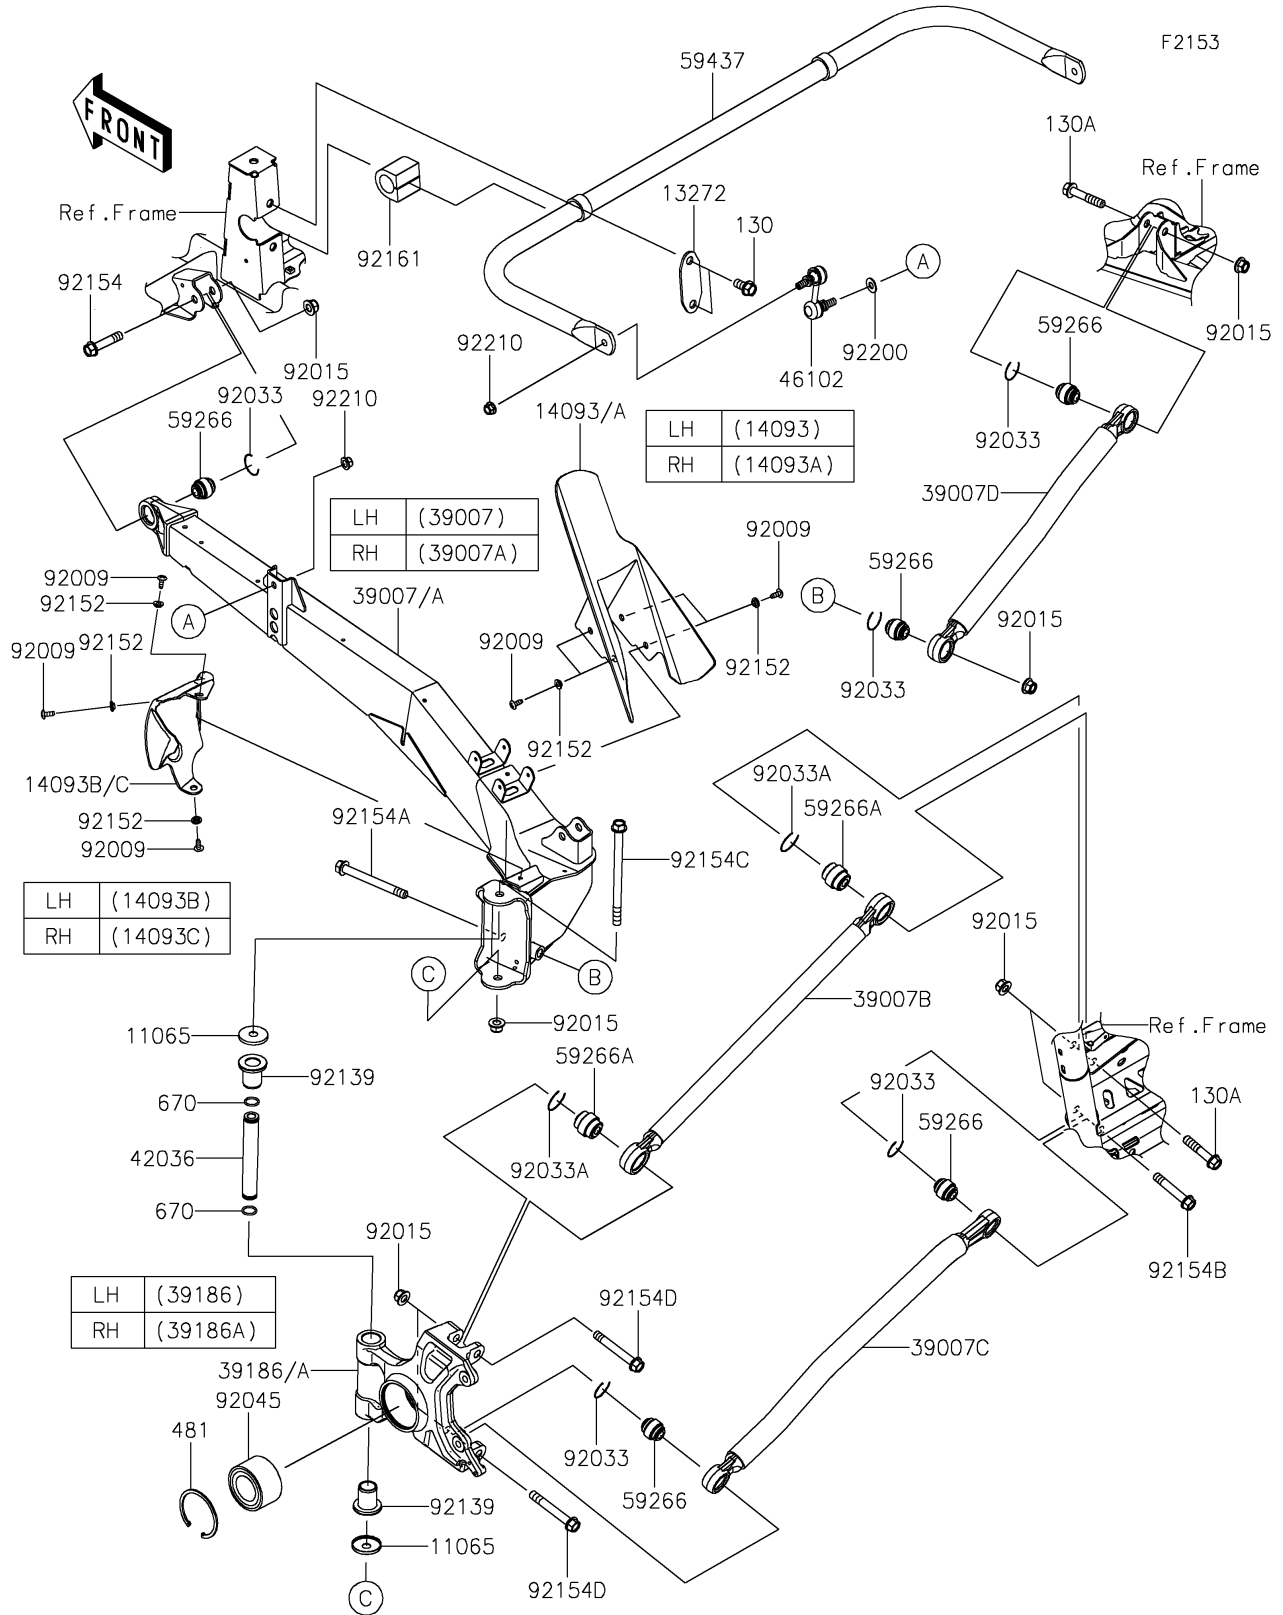

2024 TERYX KRX® 1000 eS PARTS DIAGRAM

Rear Suspension

2024 TERYX KRX® 1000 eS PARTS LIST

Rear Suspension

ITEM NAME	PART NUMBER	QUANTITY
CAP (Ref # 11065)	11065-1305	4
PLATE (Ref # 13272)	13272-2728	2
COVER,RR SHOCK,LH (Ref # 14093)	14093-0955	1
COVER,RR SHOCK,RH (Ref # 14093A)	14093-0956	1
COVER,TRAILING ARM,LH (Ref # 14093B)	14093-0994	1
COVER,TRAILING ARM,RH (Ref # 14093C)	14093-0995	1
ARM-SUSP,TRAILING,LH,BLACK (Ref # 39007)	39007-0468-10	1
ARM-SUSP,TRAILING,RH,BLACK (Ref # 39007A)	39007-0469-10	1
ARM-SUSP,CONTROL,RR,UPP,GRAY (Ref # 39007B)	39007-0470-72D	2
ARM-SUSP,CONTROL,RR,LWR,GRAY (Ref # 39007C)	39007-0471-72D	2
ARM-SUSP,CONTROL,FR,P.I.GRAY (Ref # 39007D)	39007-0472-72D	2
KNUCKLE,RR,LH (Ref # 39186)	39186-0325	1
KNUCKLE,RR,RH (Ref # 39186A)	39186-0326	1
SLEEVE,12.1X22X147 (Ref # 42036)	42036-0837	2
ROD,STABILIZER (Ref # 46102)	46102-0638	2
JOINT-BALL (Ref # 59266)	59266-0747	10
JOINT-BALL (Ref # 59266A)	59266-0748	4
STABILIZER,RR (Ref # 59437)	59437-0024	1
SCREW,TAPPING,6X16 (Ref # 92009)	92009-1166	14
NUT,LOCK,FLANGED,12MM (Ref # 92015)	92015-1433	16
RING-SNAP (Ref # 92033)	92033-0802	10
RING-SNAP (Ref # 92033A)	92033-0803	4
BEARING-BALL,40X74X42 (Ref # 92045)	92045-0920	2
BUSHING (Ref # 92139)	92139-0938	4
COLLAR,6.3X9.5X4.1 (Ref # 92152)	92152-1571	14
BOLT,FLANGED,12X55 (Ref # 92154)	92154-0289	2
BOLT,FLANGED,12X117 (Ref # 92154A)	92154-0867	2
BOLT,FLANGED,12X68 (Ref # 92154B)	92154-3927	2
BOLT,FLANGED,12X175 (Ref # 92154C)	92154-3928	2

2024 TERYX KRX® 1000 eS PARTS LIST

Rear Suspension

ITEM NAME	PART NUMBER	QUANTITY
BOLT,FLANGED,12X86 (Ref # 92154D)	92154-3929	4
DAMPER (Ref # 92161)	92161-2414	2
WASHER,10.3X23X1.6 (Ref # 92200)	92200-0724	2
NUT,LOCK,FLANGED,10MM (Ref # 92210)	92210-1080	4
BOLT-FLANGED,12X25 (Ref # 130)	130CA1225	4
BOLT-FLANGED,12X60 (Ref # 130A)	130CA1260	4
CIRCLIP-TYPE-C (Ref # 481)	481J7500	2
O RING,18MM (Ref # 670)	670B2018	4