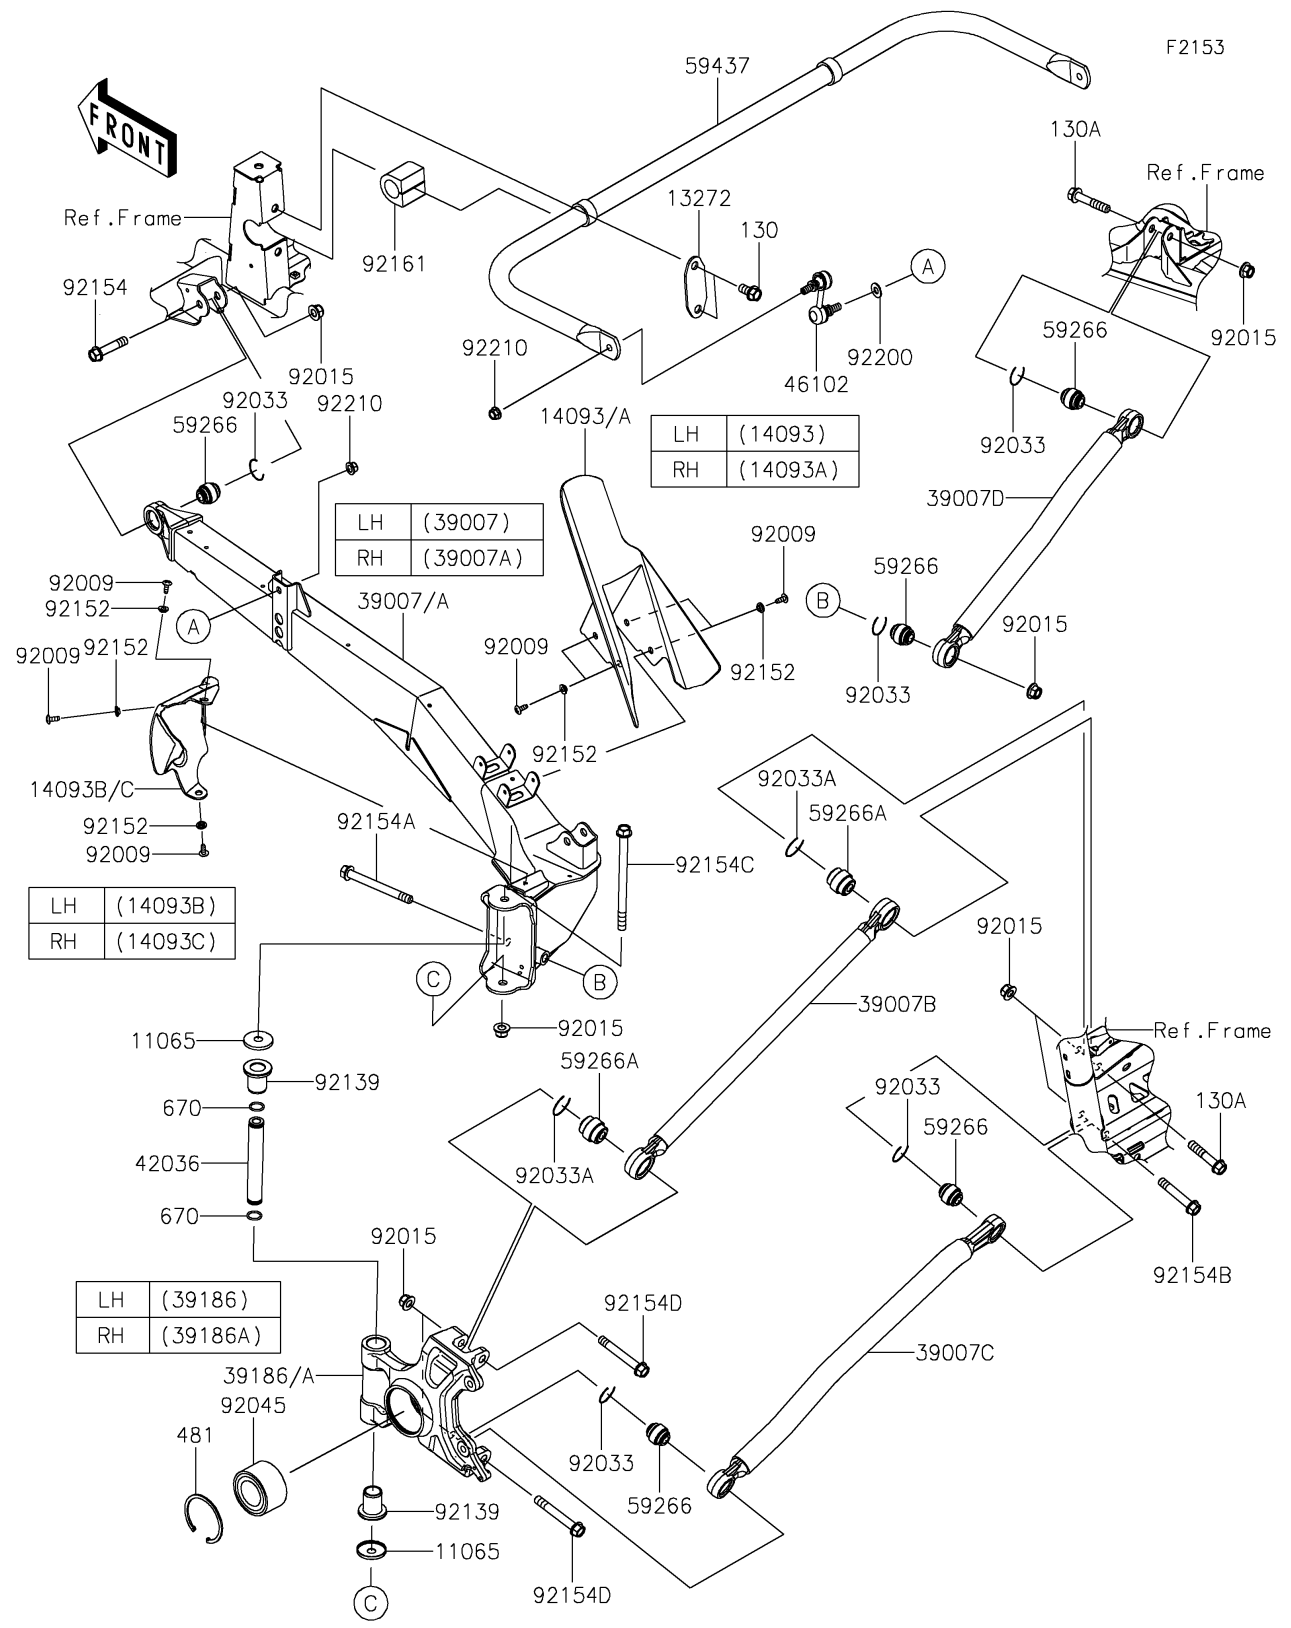

2024 Teryx KRX® 1000 eS PARTS DIAGRAM

Rear Suspension

2024 Teryx KRX® 1000 eS PARTS LIST

Rear Suspension

ITEM NAME	PART NUMBER	QUANTITY
CAP (Ref # 11065)	11065-1305	4
PLATE (Ref # 13272)	13272-2728	2
COVER,RR SHOCK,LH (Ref # 14093)	14093-0955	1
COVER,RR SHOCK,RH (Ref # 14093A)	14093-0956	1
COVER,TRAILING ARM,LH (Ref # 14093B)	14093-0994	1
COVER,TRAILING ARM,RH (Ref # 14093C)	14093-0995	1
ARM-SUSP,TRAILING,LH,BLACK (Ref # 39007)	39007-0468-10	1
ARM-SUSP,TRAILING,RH,BLACK (Ref # 39007A)	39007-0469-10	1
ARM-SUSP,CONTROL,RR,UPP,GRAY (Ref # 39007B)	39007-0470-72D	2
ARM-SUSP,CONTROL,RR,LWR,GRAY (Ref # 39007C)	39007-0471-72D	2
ARM-SUSP,CONTROL,FR,P.I.GRAY (Ref # 39007D)	39007-0472-72D	2
KNUCKLE,RR,LH (Ref # 39186)	39186-0325	1
KNUCKLE,RR,RH (Ref # 39186A)	39186-0326	1
SLEEVE,12.1X22X147 (Ref # 42036)	42036-0837	2
ROD,STABILIZER (Ref # 46102)	46102-0638	2
JOINT-BALL (Ref # 59266)	59266-0747	10
JOINT-BALL (Ref # 59266A)	59266-0748	4
STABILIZER,RR (Ref # 59437)	59437-0024	1
SCREW,TAPPING,6X16 (Ref # 92009)	92009-1166	14
NUT,LOCK,FLANGED,12MM (Ref # 92015)	92015-1433	16
RING-SNAP (Ref # 92033)	92033-0802	10
RING-SNAP (Ref # 92033A)	92033-0803	4
BEARING-BALL,40X74X42 (Ref # 92045)	92045-0920	2
BUSHING (Ref # 92139)	92139-0938	4
COLLAR,6.3X9.5X4.1 (Ref # 92152)	92152-1571	14
BOLT,FLANGED,12X55 (Ref # 92154)	92154-0289	2
BOLT,FLANGED,12X117 (Ref # 92154A)	92154-0867	2
BOLT,FLANGED,12X68 (Ref # 92154B)	92154-3927	2
BOLT,FLANGED,12X175 (Ref # 92154C)	92154-3928	2

2024 Teryx KRX® 1000 eS PARTS LIST

Rear Suspension

ITEM NAME	PART NUMBER	QUANTITY
BOLT,FLANGED,12X86 (Ref # 92154D)	92154-3929	4
DAMPER (Ref # 92161)	92161-2414	2
WASHER,10.3X23X1.6 (Ref # 92200)	92200-0724	2
NUT,LOCK,FLANGED,10MM (Ref # 92210)	92210-1080	4
BOLT-FLANGED,12X25 (Ref # 130)	130CA1225	4
BOLT-FLANGED,12X60 (Ref # 130A)	130CA1260	4
CIRCLIP-TYPE-C (Ref # 481)	481J7500	2
O RING,18MM (Ref # 670)	670B2018	4