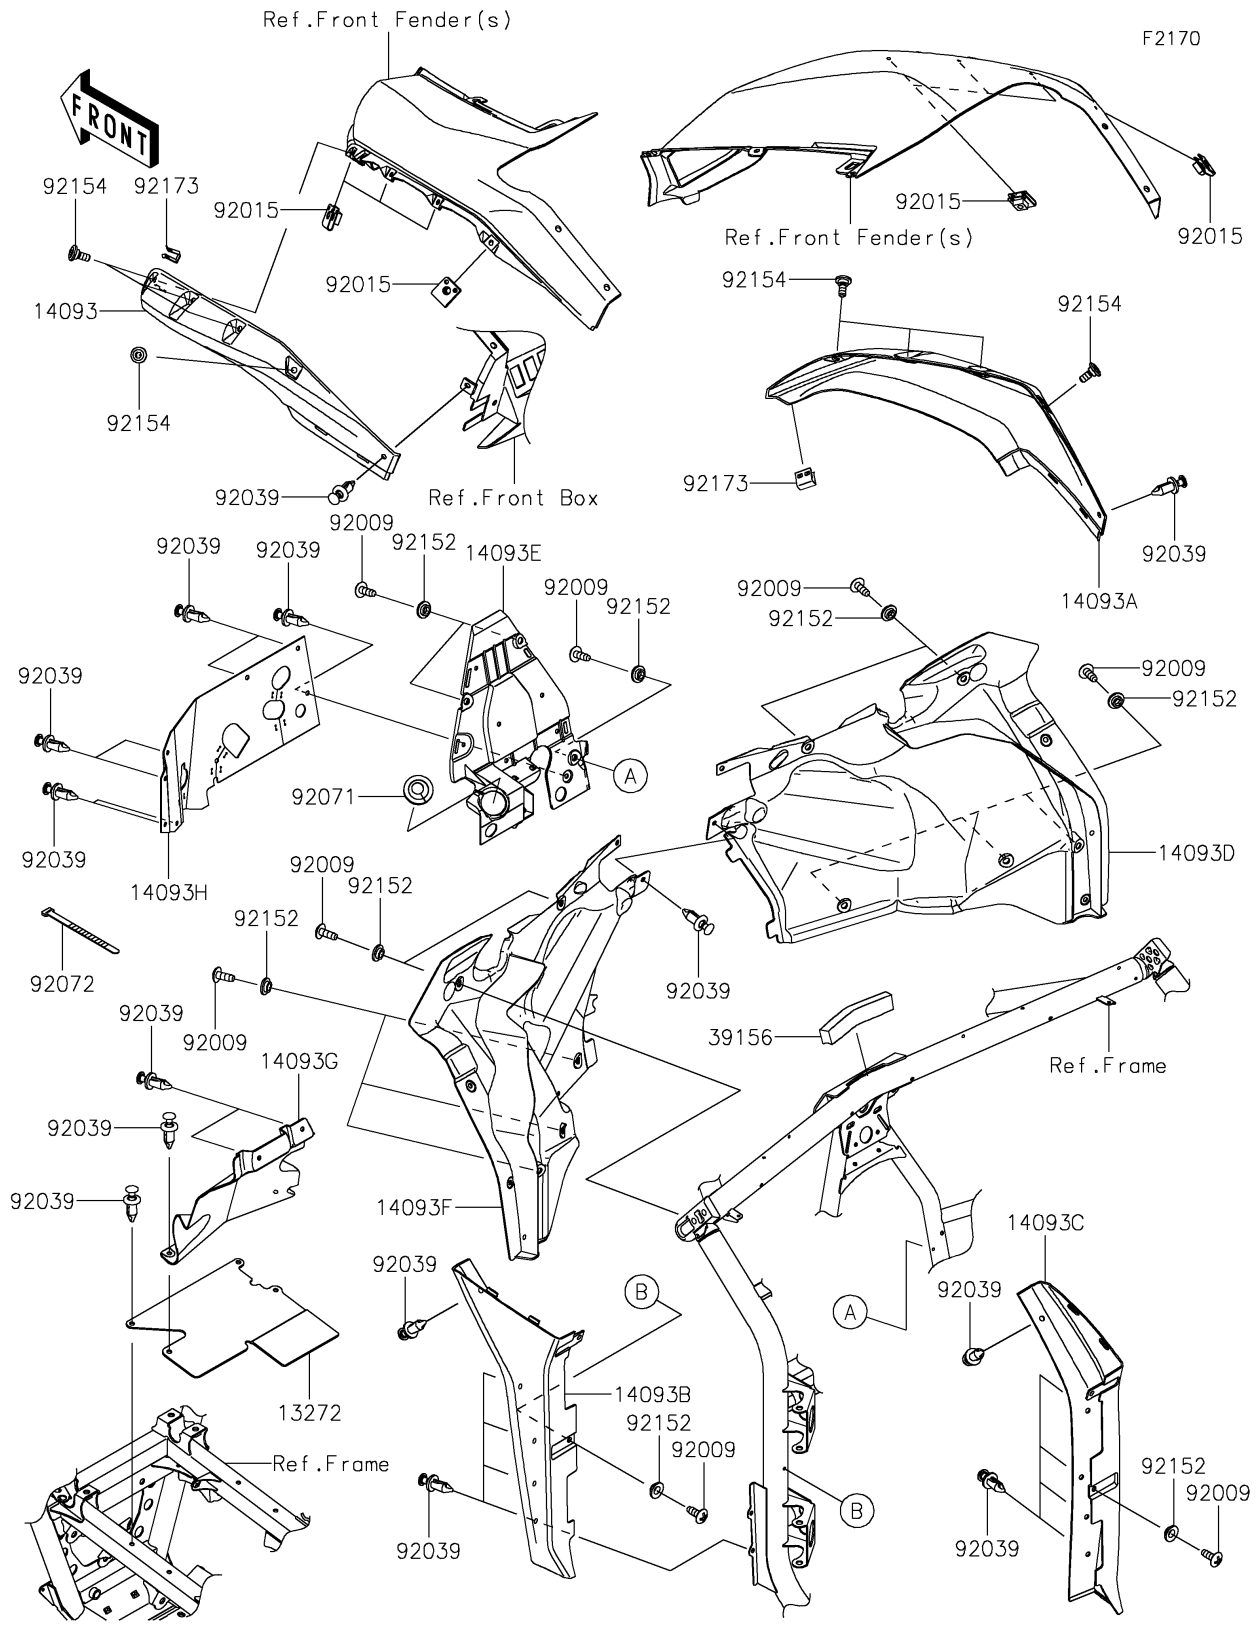

# 2023 Teryx KRX 1000 eS PARTS DIAGRAM

## 2023 Teryx KRX 1000 eS PARTS LIST

### Fenders

ITEM NAME	PART NUMBER	QUANTITY
PLATE,FR FRAME (Ref # 13272)	13272-4143	1
COVER,FLAP,UPP,LH (Ref # 14093)	14093-0806	1
COVER,FLAP,UPP,RH (Ref # 14093A)	14093-0807	1
COVER,FLAP,LWR,LH (Ref # 14093B)	14093-0808	1
COVER,FLAP,LWR,RH (Ref # 14093C)	14093-0809	1
COVER,FLOOR UPP,RH (Ref # 14093D)	14093-0822	1
COVER,FLOOR UPP,CNT (Ref # 14093E)	14093-0823	1
COVER,FLOOR UPP,LH (Ref # 14093F)	14093-0824	1
COVER,WINDBREAK (Ref # 14093G)	14093-1390	1
COVER,RUBBER (Ref # 14093H)	14093-1455	1
PAD,20X170X30 (Ref # 39156)	39156-2436	1
SCREW,TAPPING,6X16 (Ref # 92009)	92009-1166	15
NUT,CLAMP,6MM (Ref # 92015)	92015-1678	8
RIVET (Ref # 92039)	92039-0776	26
GROMMET (Ref # 92071)	92071-0830	1
BAND,L=123 (Ref # 92072)	92072-030	5
COLLAR,6.3X9.5X4.1 (Ref # 92152)	92152-1571	15
BOLT (Ref # 92154)	92154-2474	8
CLAMP (Ref # 92173)	92173-2249	2