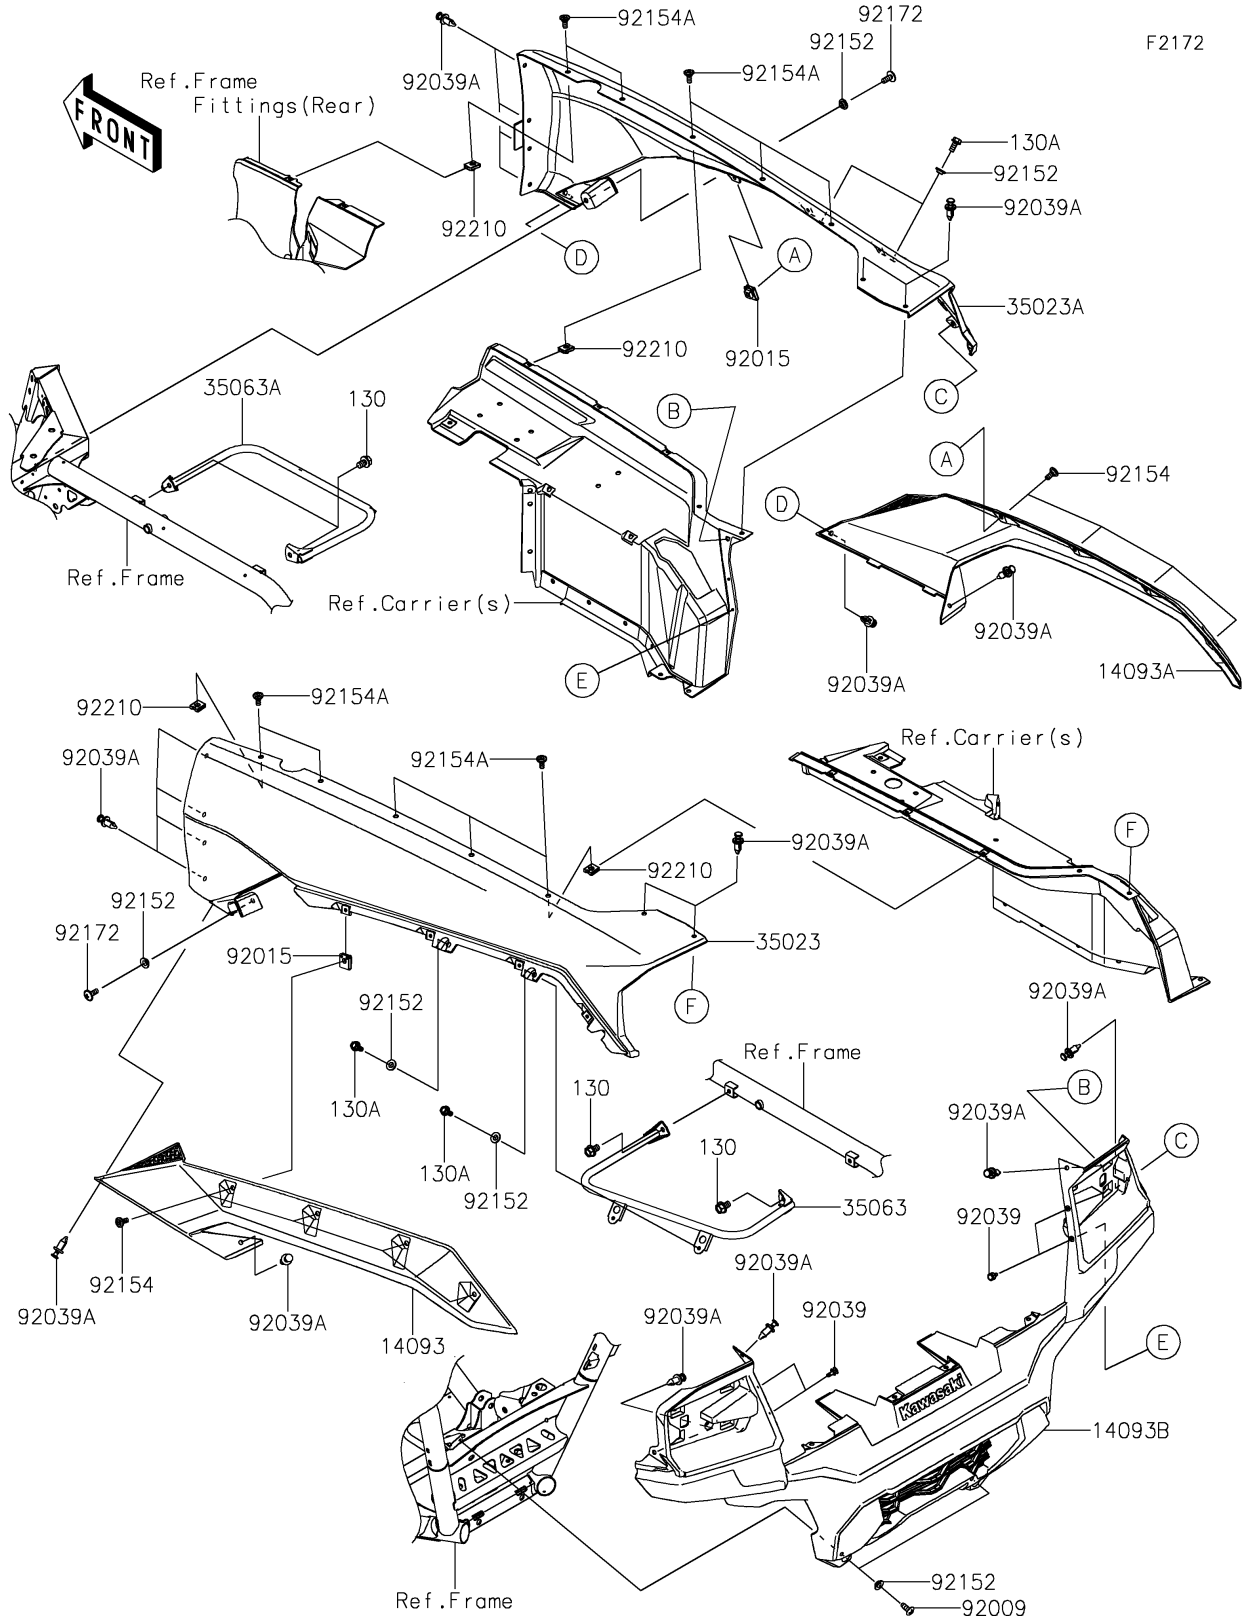

2023 TERYX KRX® 1000 eS PARTS DIAGRAM

Rear Fender(s)

2023 TERYX KRX® 1000 eS PARTS LIST

Rear Fender(s)

ITEM NAME	PART NUMBER	QUANTITY
COVER,FLAP,LH (Ref # 14093)	14093-0796	1
COVER,FLAP,RH (Ref # 14093A)	14093-0797	1
COVER,TAIL (Ref # 14093B)	14093-0798	1
FENDER-REAR,LH,I.GRAY (Ref # 35023)	35023-0463-72B	1
FENDER-REAR,RH,I.GRAY (Ref # 35023A)	35023-0464-72B	1
STAY,LH (Ref # 35063)	35063-1462	1
STAY,RH (Ref # 35063A)	35063-1463	1
SCREW,TAPPING,6X16 (Ref # 92009)	92009-1166	2
NUT,CLAMP,6MM (Ref # 92015)	92015-1678	8
RIVET (Ref # 92039)	92039-0046	4
RIVET (Ref # 92039A)	92039-0776	20
COLLAR,6.3X9.5X4.1 (Ref # 92152)	92152-1571	8
BOLT (Ref # 92154)	92154-2474	8
BOLT (Ref # 92154A)	92154-3957	10
SCREW,6X16 (Ref # 92172)	92172-0236	2
NUT (Ref # 92210)	92210-1125	10
BOLT-FLANGED,8X12 (Ref # 130)	130BA0812	4
BOLT-FLANGED,6X14 (Ref # 130A)	130CA0614	4