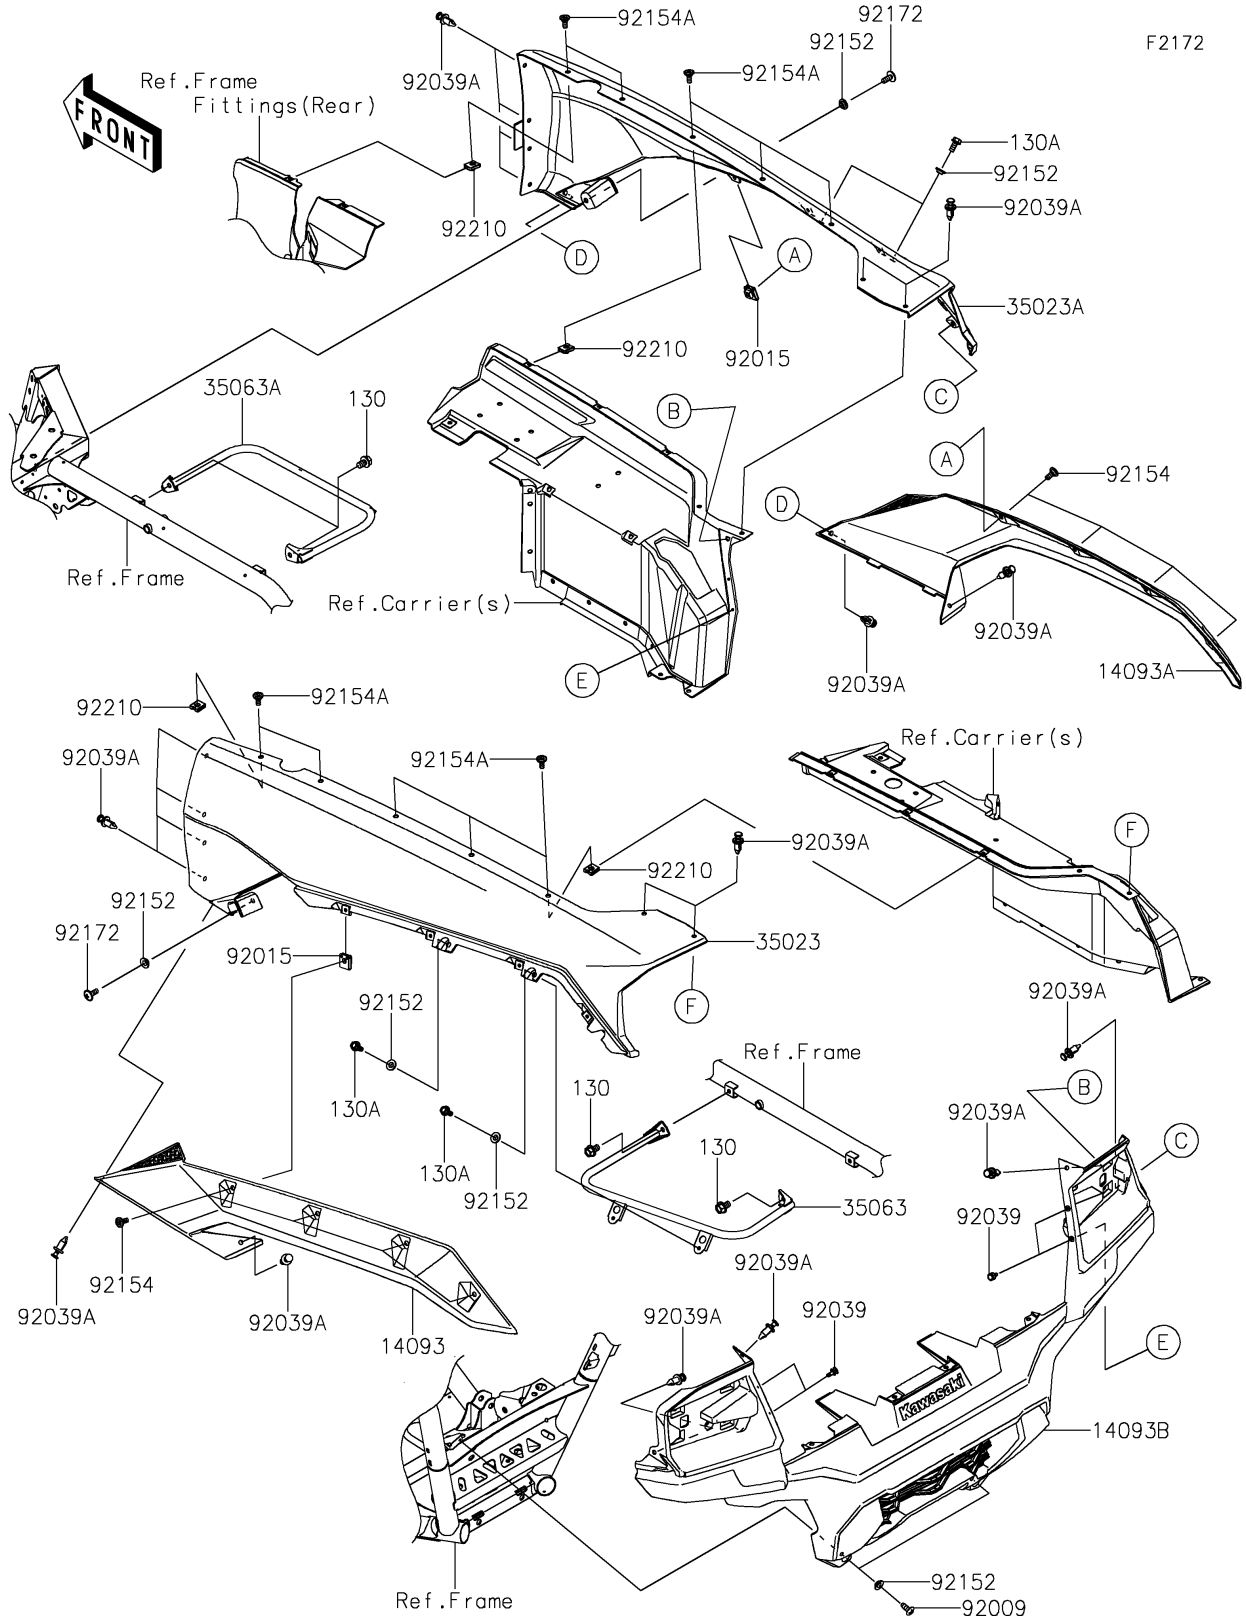

# 2024 Teryx KRX<sup>®</sup> 1000 eS PARTS DIAGRAM

Rear Fender(s)

## 2024 Teryx KRX® 1000 eS PARTS LIST

### Rear Fender(s)

ITEM NAME	PART NUMBER	QUANTITY
COVER,FLAP,LH (Ref # 14093)	14093-0796	1
COVER,FLAP,RH (Ref # 14093A)	14093-0797	1
COVER,TAIL (Ref # 14093B)	14093-0798	1
FENDER-REAR,LH,I.GRAY (Ref # 35023)	35023-0463-72B	1
FENDER-REAR,RH,I.GRAY (Ref # 35023A)	35023-0464-72B	1
STAY,LH (Ref # 35063)	35063-1462	1
STAY,RH (Ref # 35063A)	35063-1463	1
SCREW,TAPPING,6X16 (Ref # 92009)	92009-1166	2
NUT,CLAMP,6MM (Ref # 92015)	92015-1678	8
RIVET (Ref # 92039)	92039-0046	4
RIVET (Ref # 92039A)	92039-0776	20
COLLAR,6.3X9.5X4.1 (Ref # 92152)	92152-1571	8
BOLT (Ref # 92154)	92154-2474	8
BOLT (Ref # 92154A)	92154-3957	10
SCREW,6X16 (Ref # 92172)	92172-0236	2
NUT (Ref # 92210)	92210-1125	10
BOLT-FLANGED,8X12 (Ref # 130)	130BA0812	4
BOLT-FLANGED,6X14 (Ref # 130A)	130CA0614	4