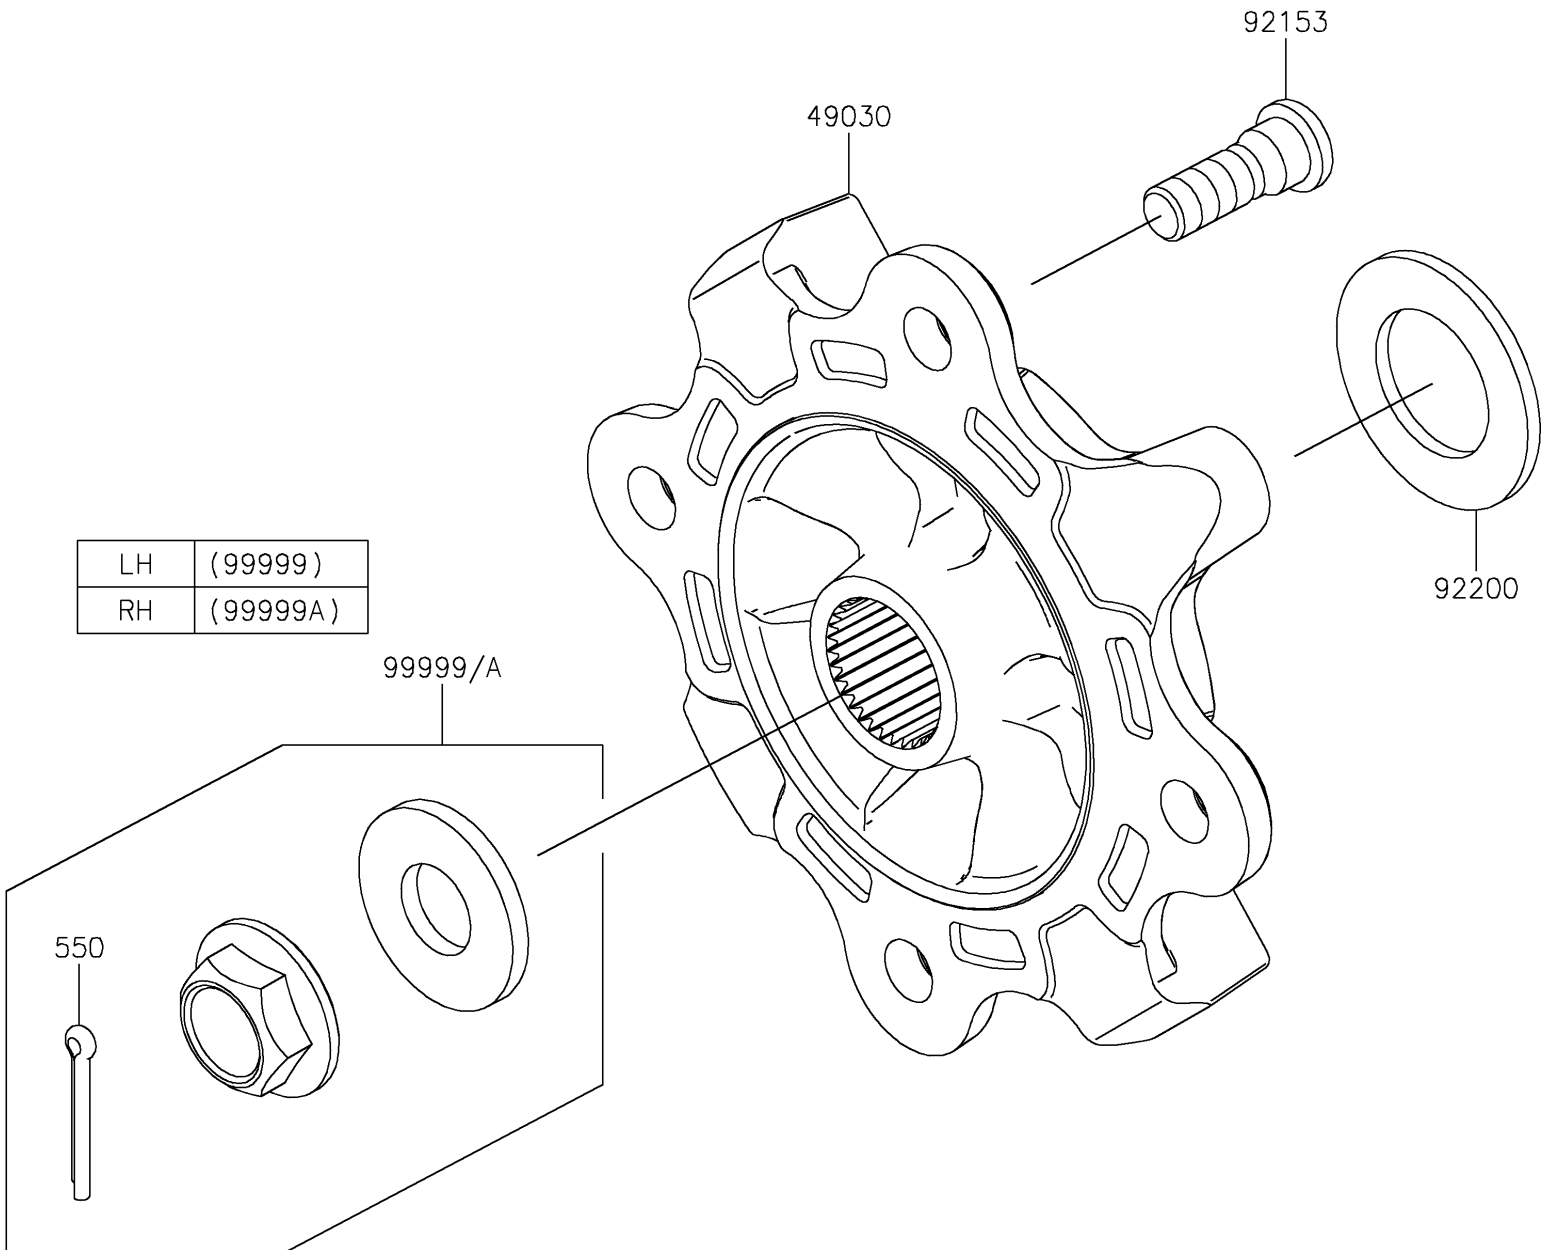

2023 TERYX KRX® 1000 eS PARTS DIAGRAM

Front Hubs/Brakes

F2230

2023 TERYX KRX® 1000 eS PARTS LIST

Front Hubs/Brakes

ITEM NAME	PART NUMBER	QUANTITY
HUB (Ref # 49030)	49030-0566	2
BOLT,12MM (Ref # 92153)	92153-1915	8
WASHER,33X56X3.5 (Ref # 92200)	92200-2332	2
KIT,LH AXLE NUT (Ref # 99999)	99999-0726	1
KIT,RH AXLE NUT (Ref # 99999A)	99999-0727	1
PIN-COTTER,4.0X30 (Ref # 550)	550AA4030	1