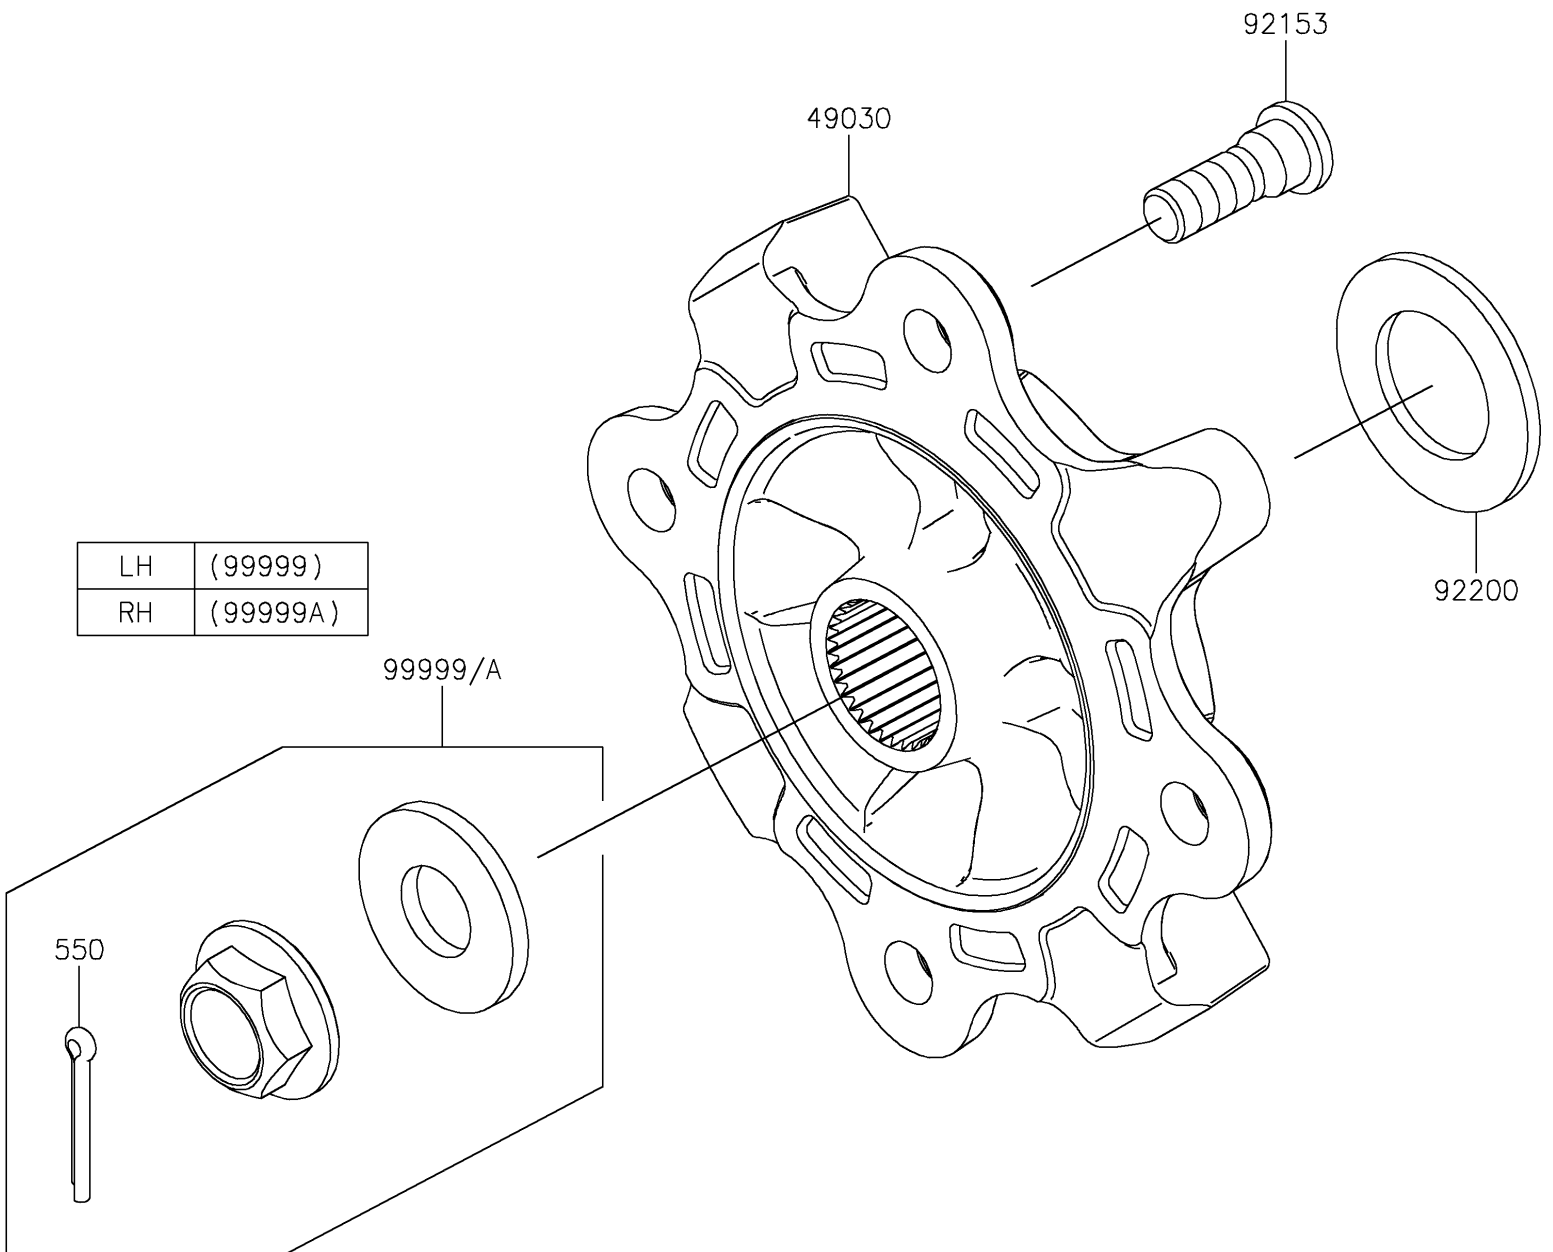

2024 TERYX KRX® 1000 eS PARTS DIAGRAM

Front Hubs/Brakes

F2230

2024 TERYX KRX® 1000 eS PARTS LIST

Front Hubs/Brakes

ITEM NAME	PART NUMBER	QUANTITY
HUB (Ref # 49030)	49030-0566	2
BOLT,12MM (Ref # 92153)	92153-1915	8
WASHER,33X56X3.5 (Ref # 92200)	92200-2332	2
KIT,LH AXLE NUT (Ref # 99999)	99999-0726	1
KIT,RH AXLE NUT (Ref # 99999A)	99999-0727	1
PIN-COTTER,4.0X30 (Ref # 550)	550AA4030	1