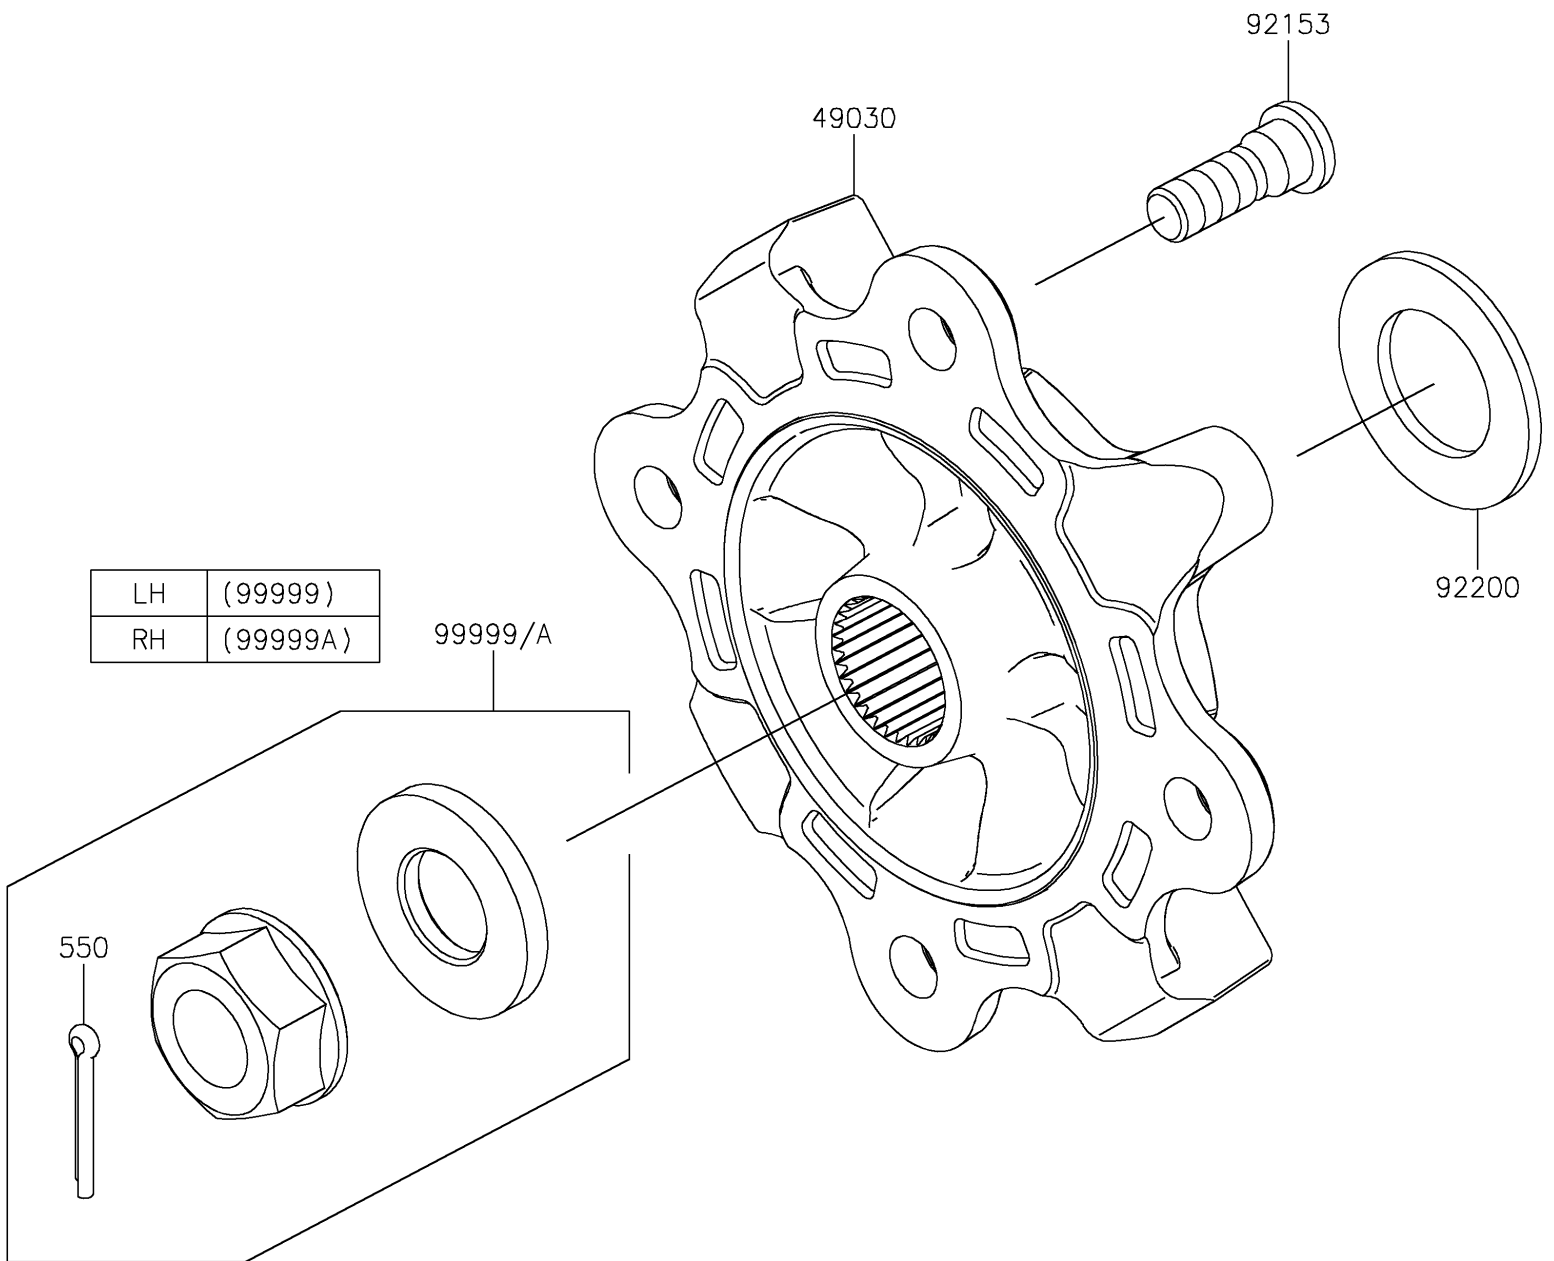

2023 TERYX KRX® 1000 eS PARTS DIAGRAM

Rear Hubs/Brakes

F2240

2023 TERYX KRX® 1000 eS PARTS LIST

Rear Hubs/Brakes

ITEM NAME	PART NUMBER	QUANTITY
HUB (Ref # 49030)	49030-0566	2
BOLT,12MM (Ref # 92153)	92153-1915	8
WASHER,33X56X3.5 (Ref # 92200)	92200-2332	2
KIT,LH AXLE NUT (Ref # 99999)	99999-0726	1
KIT,RH AXLE NUT (Ref # 99999A)	99999-0727	1
PIN-COTTER,4.0X30 (Ref # 550)	550AA4030	1