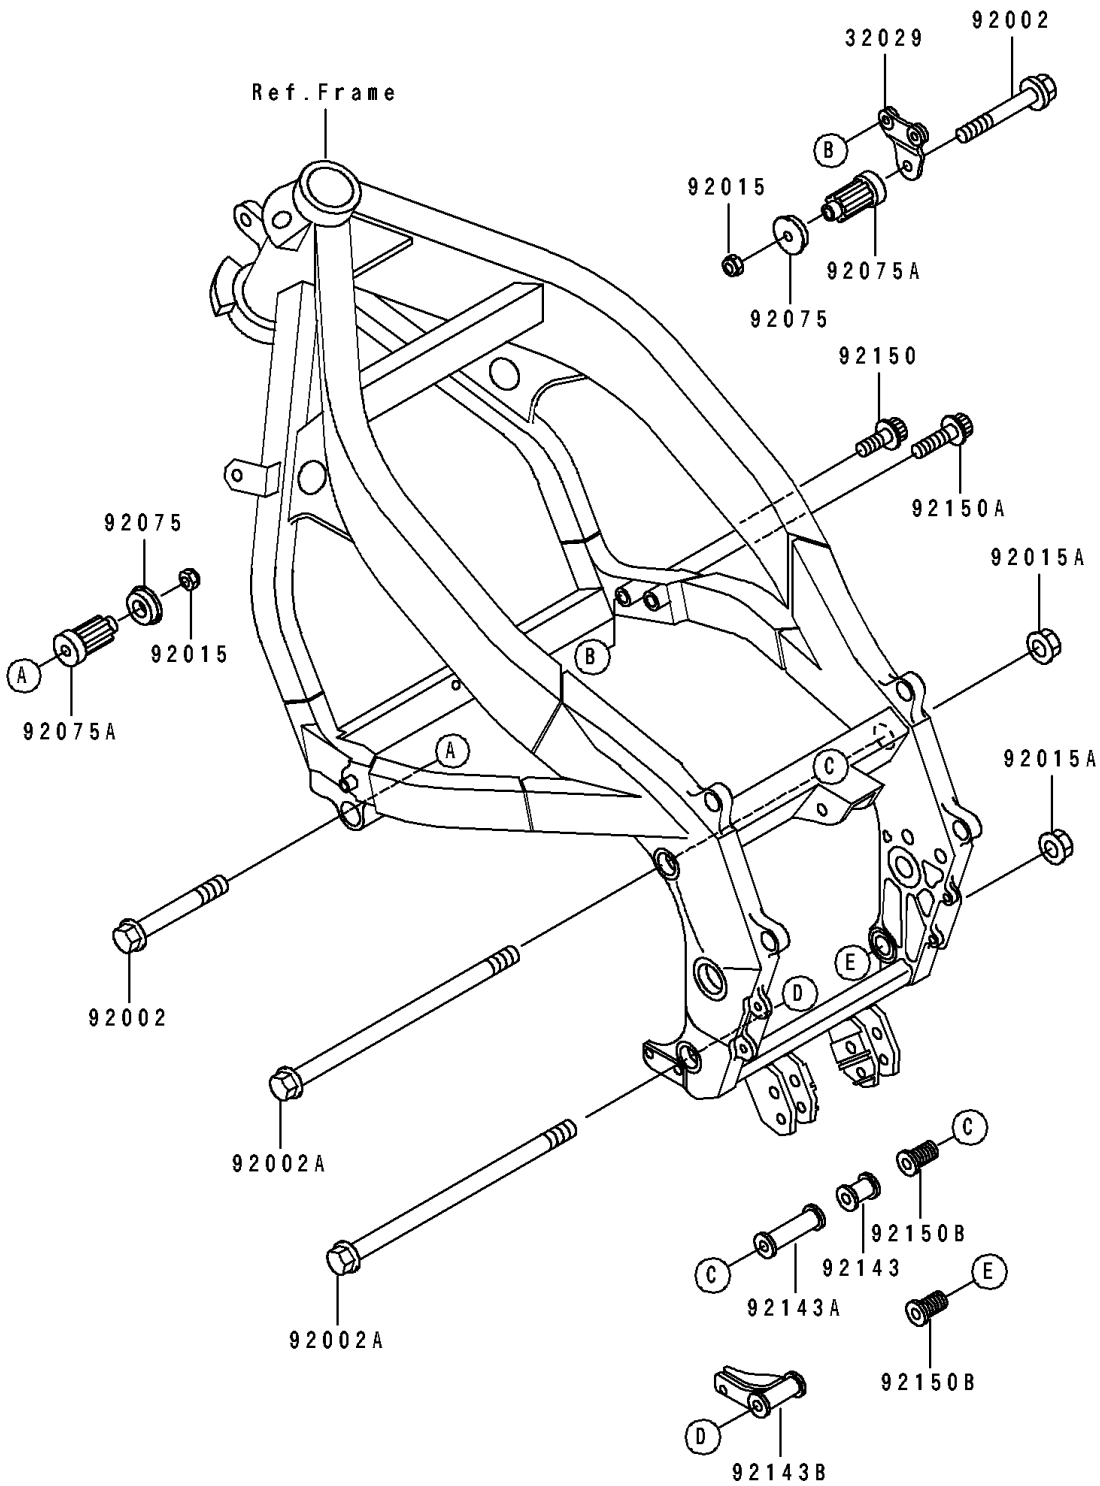

1991 Ninja® ZX™-6 PARTS DIAGRAM

Frame Fitting

F2131

1991 Ninja® ZX™ -6 PARTS LIST

Frame Fitting

ITEM NAME	PART NUMBER	QUANTITY
BRACKET-ENGINE,FR,RH (Ref # 32029)	32029-1713	1
BOLT,FLANGED,10X87 (Ref # 92002)	92002-1298	2
BOLT,FLANGED,10X280 (Ref # 92002A)	92002-1530	2
NUT,LOCK,10MM,BLACK (Ref # 92015)	92015-1189	2
NUT,FLANGED,10MM (Ref # 92015A)	92015-1428	2
DAMPER,ENGINE MOUNT,SIDE (Ref # 92075)	92075-1274	2
DAMPER,ENGINE MOUNT,MAIN (Ref # 92075A)	92075-1739	2
COLLAR,L=34 (Ref # 92143)	92143-1276	1
COLLAR,L=72.5 (Ref # 92143A)	92143-1421	1
COLLAR,ENGINE MOUNT (Ref # 92143B)	92143-1439	1
BOLT,SOCKET,8X20 (Ref # 92150)	92150-1155	1
BOLT,SOCKET,8X30 (Ref # 92150A)	92150-1156	1
BOLT,20X30 (Ref # 92150B)	92150-1264	2