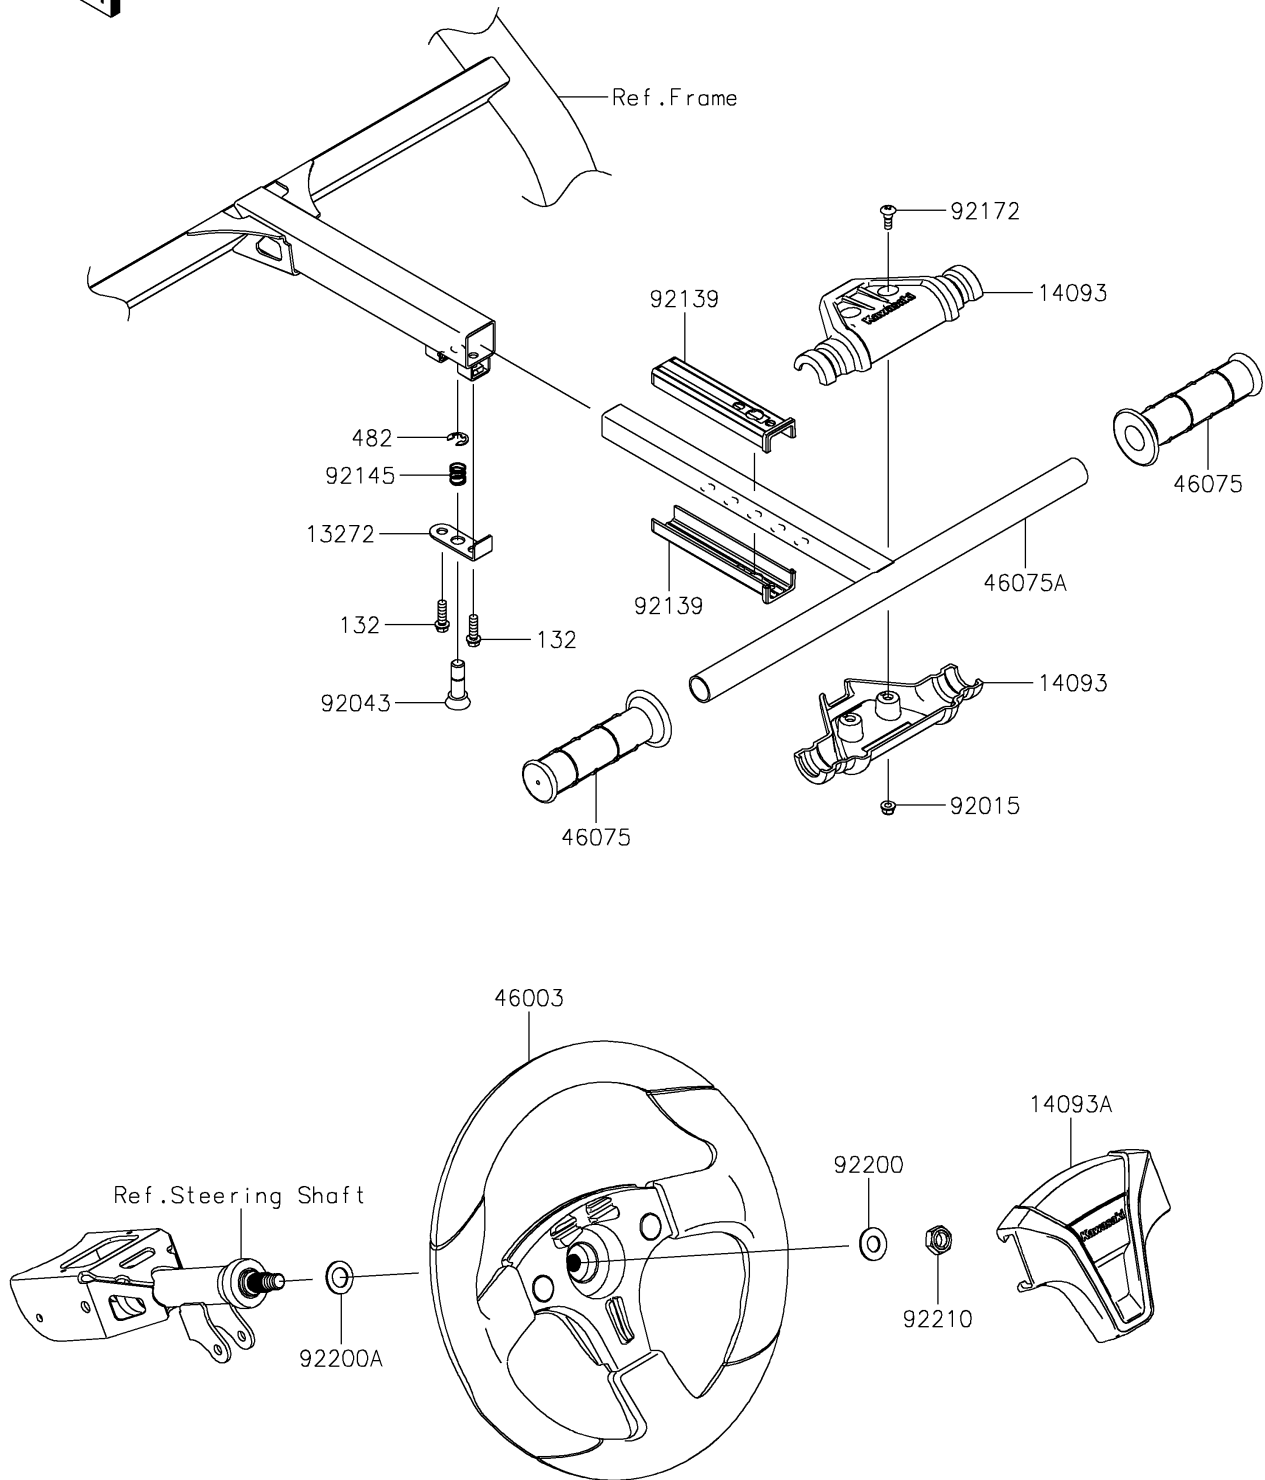

2024 TERYX KRX® 1000 eS PARTS DIAGRAM

Steering Wheel

F2311

2024 TERYX KRX® 1000 eS PARTS LIST

Steering Wheel

ITEM NAME	PART NUMBER	QUANTITY
PLATE (Ref # 13272)	13272-3869	1
COVER,PASSENGER GRIP (Ref # 14093)	14093-0802	2
COVER,HANDLE (Ref # 14093A)	14093-0803	1
HANDLE (Ref # 46003)	46003-0809	1
GRIP (Ref # 46075)	46075-0065	2
GRIP,PIPE (Ref # 46075A)	46075-0658	1
NUT,LOCK,FLANGED,5MM (Ref # 92015)	92015-1752	2
PIN (Ref # 92043)	92043-7503	1
BUSHING (Ref # 92139)	92139-1143	2
SPRING (Ref # 92145)	92145-7507	1
SCREW,5MM (Ref # 92172)	92172-0261	2
WASHER,12.1X25X1.6 (Ref # 92200)	92200-0455	1
WASHER,15X25X1.6 (Ref # 92200A)	92200-0460	1
NUT,LOCK,12MM (Ref # 92210)	92210-1249	1
BOLT-FLANGED-SMALL,6X20 (Ref # 132)	132BB0620	2
CIRCLIP-TYPE-E,8MM (Ref # 482)	482EA8000	1