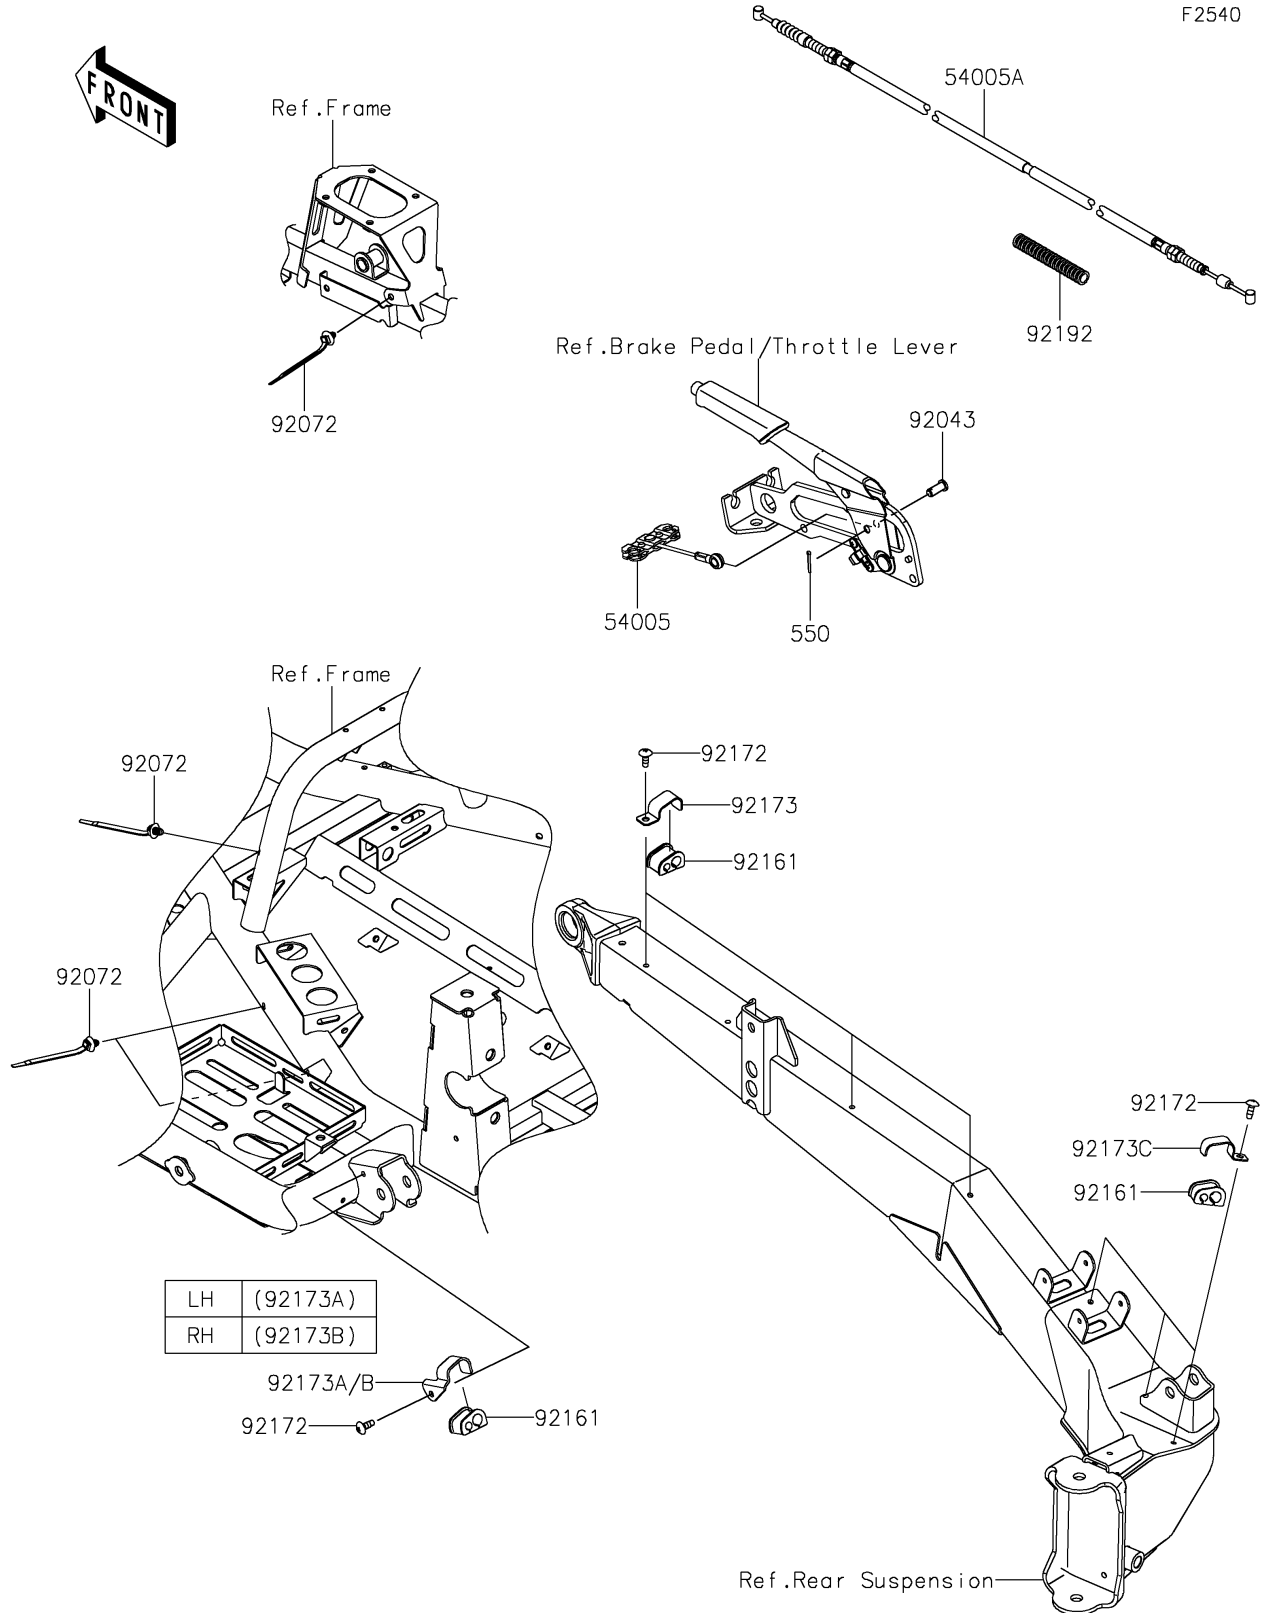

2024 Teryx KRX® 1000 eS PARTS DIAGRAM

Cables

F2540

2024 Teryx KRX® 1000 eS PARTS LIST

Cables

ITEM NAME	PART NUMBER	QUANTITY
CABLE-BRAKE,PARKING BRAKE (Ref # 54005)	54005-0312	1
CABLE-BRAKE,PARKING BRAKE (Ref # 54005A)	54005-0313	2
PIN (Ref # 92043)	92043-1039	1
BAND,OS170-FT7(BLACK) (Ref # 92072)	92072-1414	8
DAMPER (Ref # 92161)	92161-2174	14
SCREW,TAPPING,6X16 (Ref # 92172)	92172-0739	14
CLAMP (Ref # 92173)	92173-1991	6
CLAMP,LH (Ref # 92173A)	92173-1992	1
CLAMP,RH (Ref # 92173B)	92173-1993	1
CLAMP (Ref # 92173C)	92173-2097	6
TUBE,CORRUGATED,L=100 (Ref # 92192)	92192-3809	1
PIN-COTTER,2.5X18 (Ref # 550)	550AA2518	1