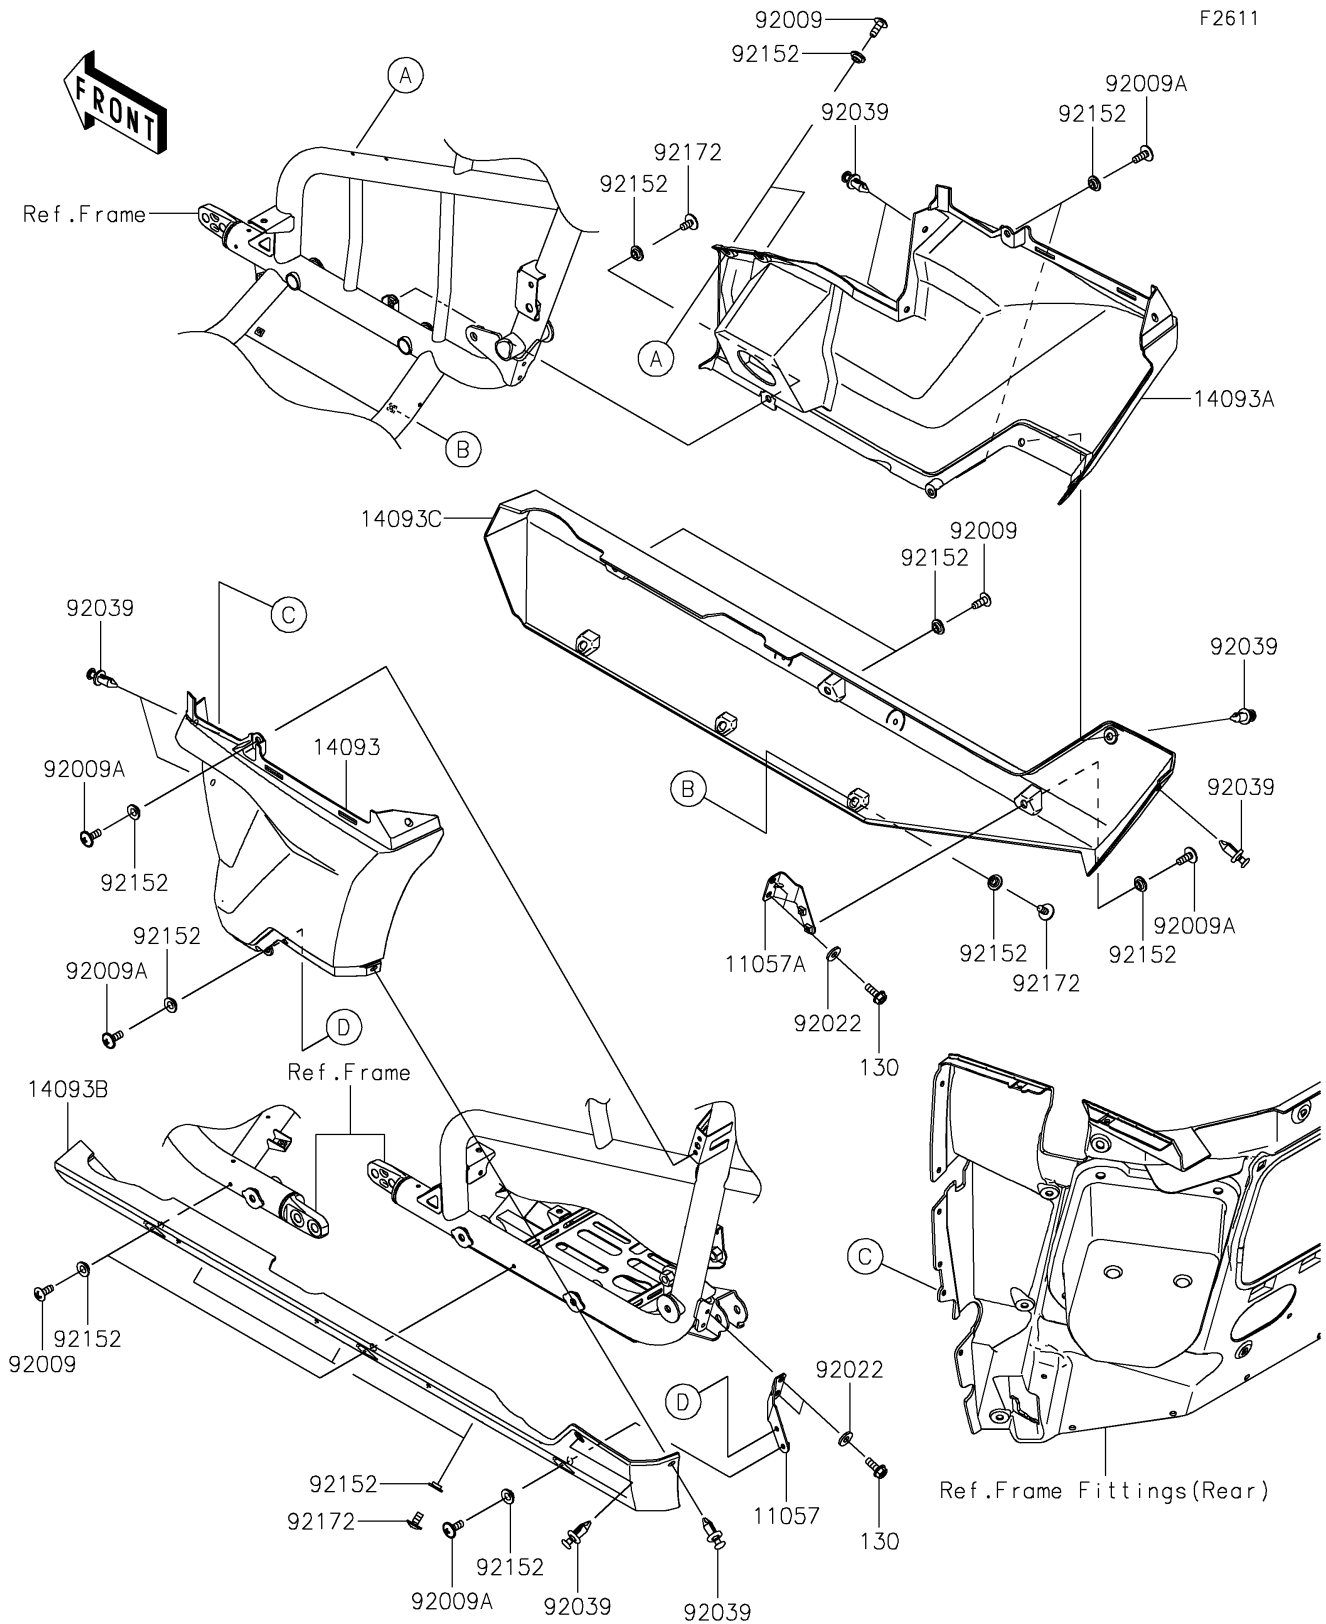

# 2023 TERYX KRX® 1000 eS PARTS DIAGRAM

## Side Covers

## 2023 TERYX KRX® 1000 eS PARTS LIST

### Side Covers

ITEM NAME	PART NUMBER	QUANTITY
BRACKET,SIDE COVER,LH (Ref # 11057)	11057-4181	1
BRACKET,SIDE COVER,RH (Ref # 11057A)	11057-4182	1
COVER,SIDE,RR,LH (Ref # 14093)	14093-0825	1
COVER,SIDE,RR,RH (Ref # 14093A)	14093-0826	1
COVER,SIDE,LWR,LH (Ref # 14093B)	14093-0827	1
COVER,SIDE,LWR,RH (Ref # 14093C)	14093-0828	1
SCREW,TAPPING,6X16 (Ref # 92009)	92009-1166	6
SCREW,6X16 (Ref # 92009A)	92009-1621	6
WASHER,6.5X16X2 (Ref # 92022)	92022-1565	4
RIVET (Ref # 92039)	92039-0776	8
COLLAR,6.3X9.5X4.1 (Ref # 92152)	92152-1571	19
SCREW,6X12 (Ref # 92172)	92172-0853	7
BOLT-FLANGED,6X16 (Ref # 130)	130BA0616	4