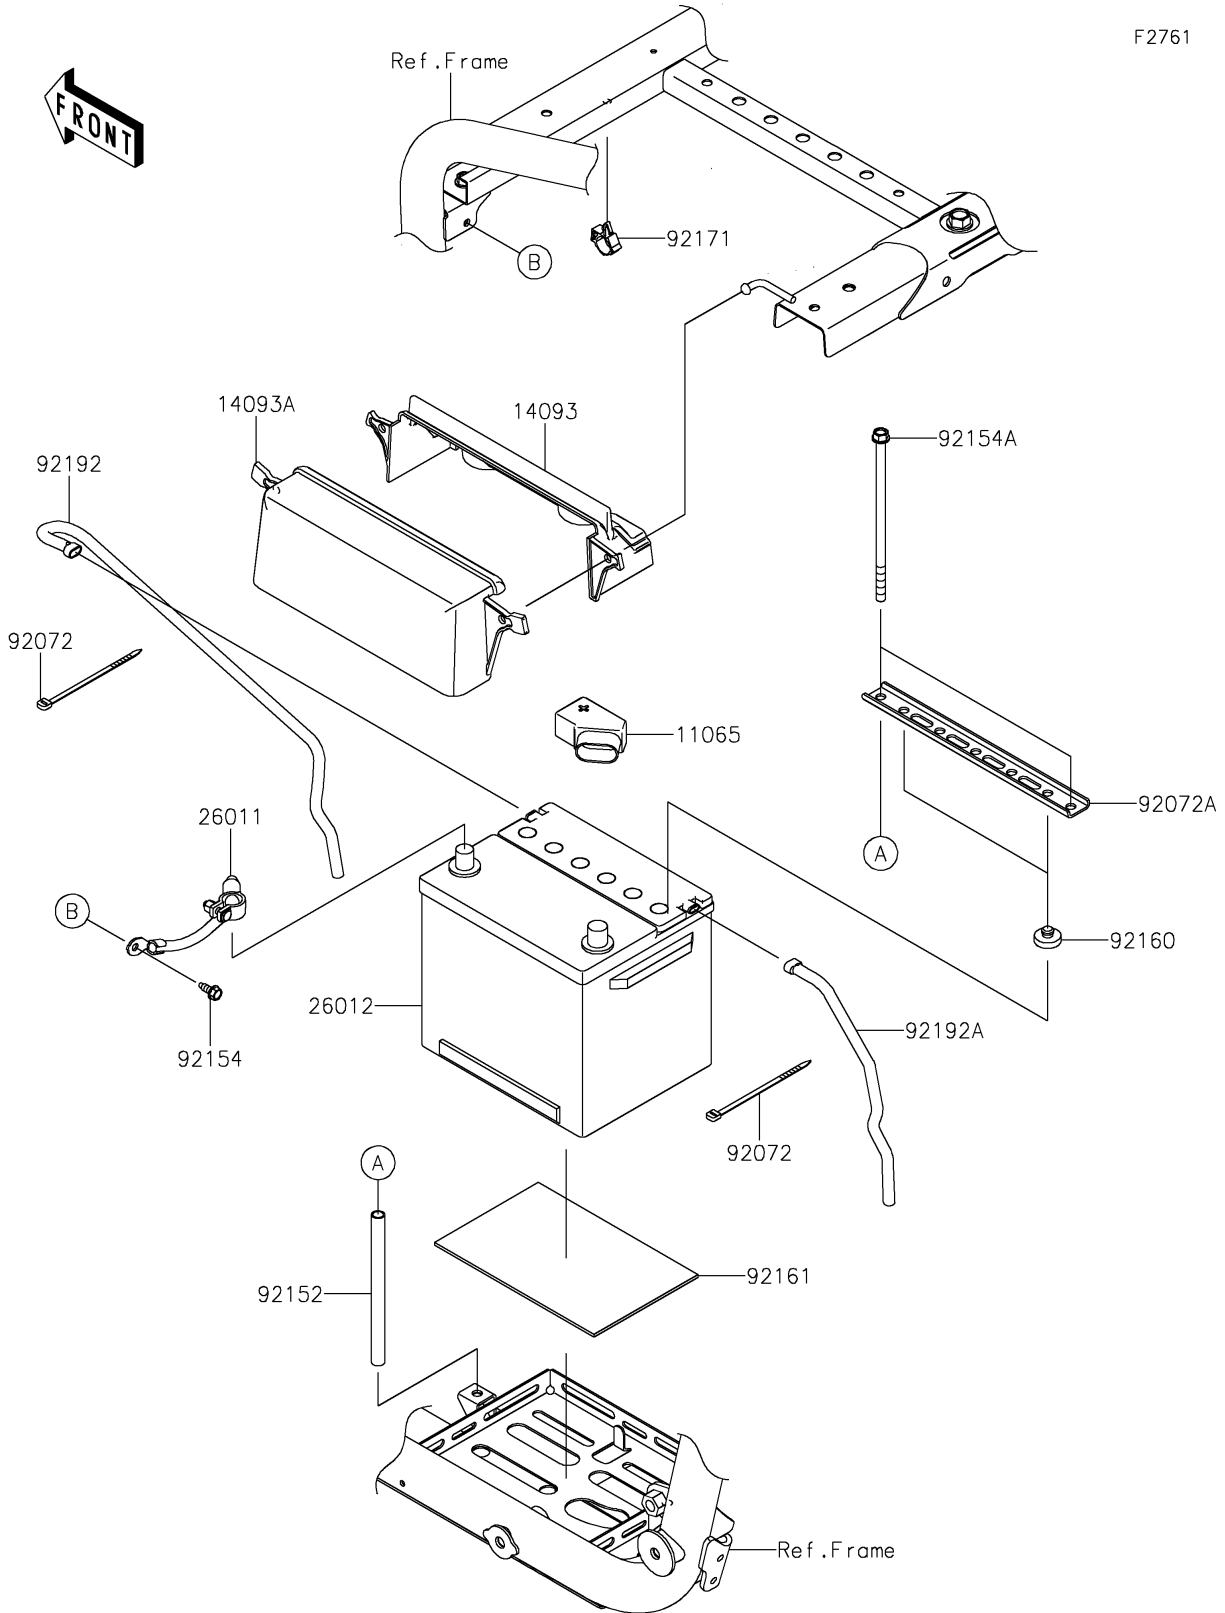

2023 TERYX KRX® 1000 eS PARTS DIAGRAM

Battery

2023 TERYX KRX® 1000 eS PARTS LIST

Battery

ITEM NAME	PART NUMBER	QUANTITY
CAP (Ref # 11065)	11065-0850	1
COVER,BATTERY TERMINAL,INNER (Ref # 14093)	14093-0800	1
COVER,BATTERY TERMINAL,OUTER (Ref # 14093A)	14093-0801	1
WIRE-LEAD,BATTERY(-) (Ref # 26011)	26011-1871	1
BATTERY,WET,(26R) (Ref # 26012)	26012-7501	1
BAND,92X2.4 (Ref # 92072)	92072-0791	2
BAND,BATTERY (Ref # 92072A)	92072-0844	1
COLLAR,9.4X12.7X160 (Ref # 92152)	92152-2584	2
BOLT,FLANGED,6X16 (Ref # 92154)	92154-0551	1
BOLT,FLANGED,8X175 (Ref # 92154A)	92154-3973	2
DAMPER (Ref # 92160)	92160-1396	2
DAMPER (Ref # 92161)	92161-0578	1
CLAMP,BRAKE HOSE (Ref # 92171)	92171-0316	1
TUBE,BREATHER,7X10X500 (Ref # 92192)	92192-2256	1
TUBE,BREATHER,7X10X300 (Ref # 92192A)	92192-2257	1