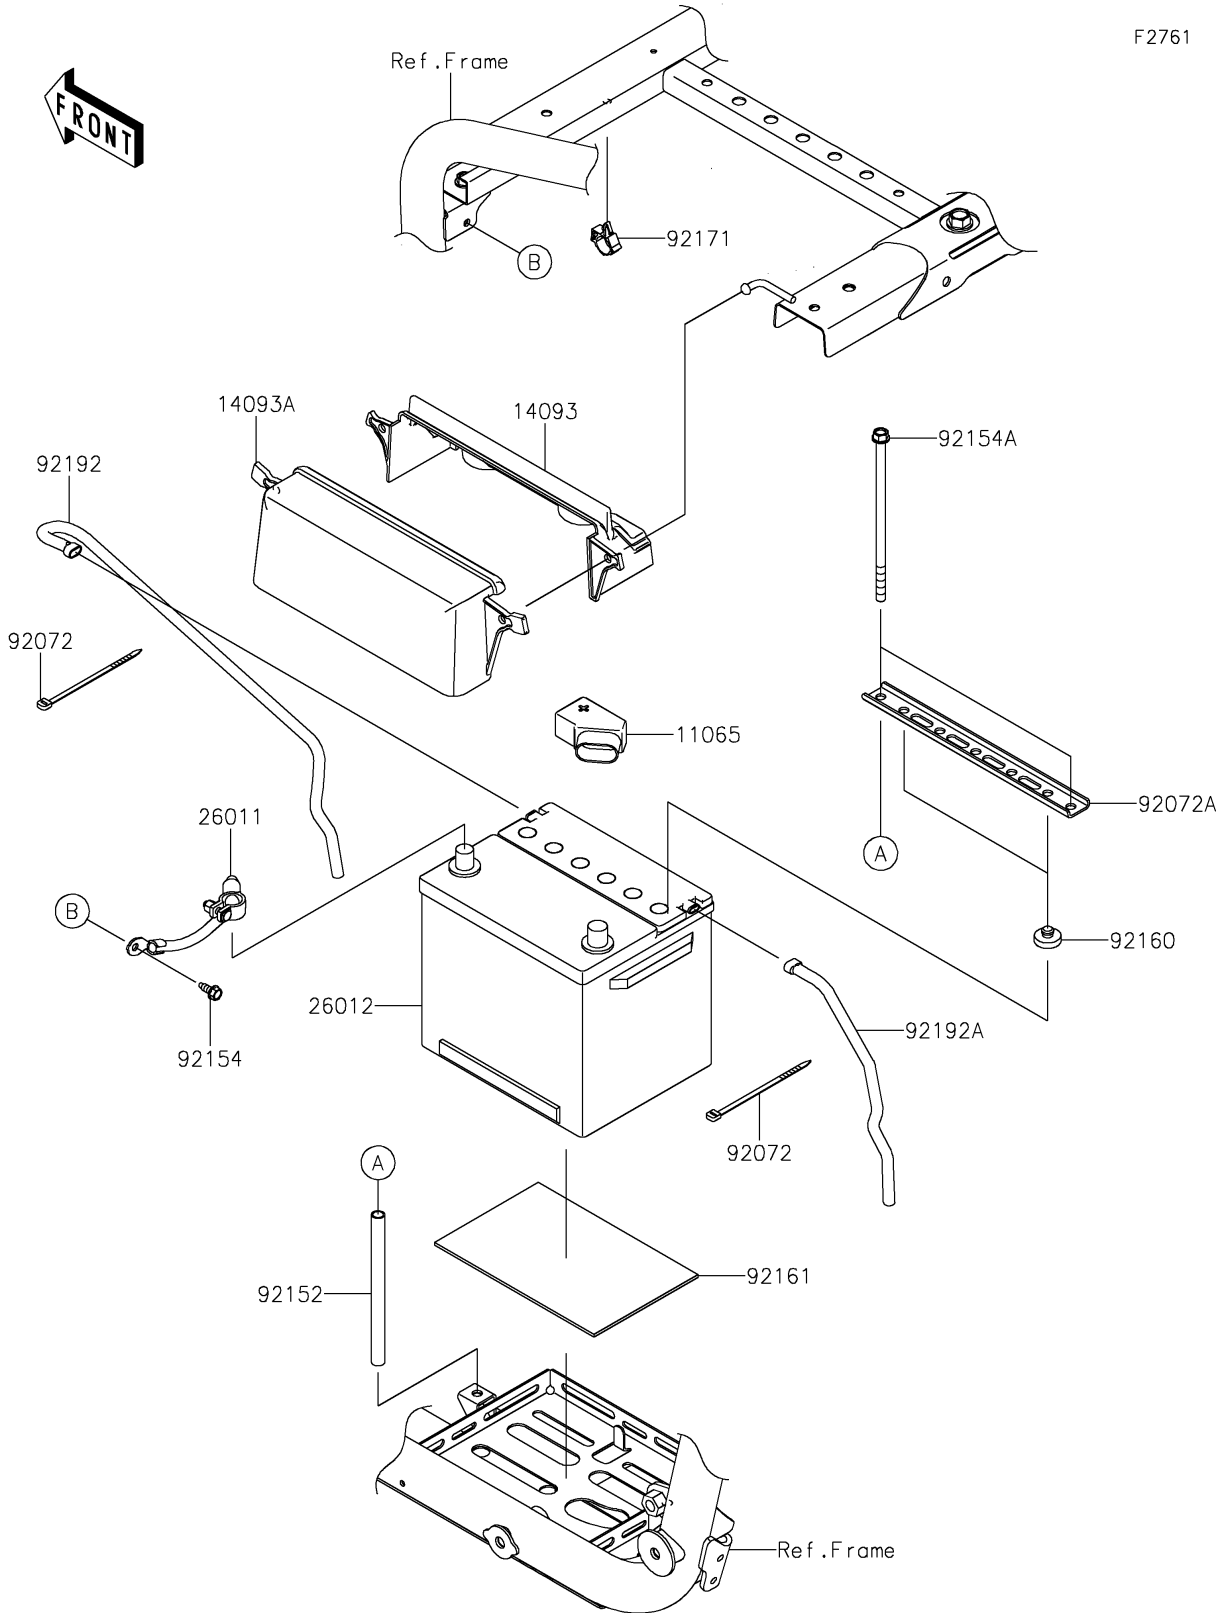

# 2024 Teryx KRX® 1000 eS PARTS DIAGRAM

## Battery

## 2024 Teryx KRX® 1000 eS PARTS LIST

### Battery

ITEM NAME	PART NUMBER	QUANTITY
CAP (Ref # 11065)	11065-0850	1
COVER,BATTERY TERMINAL,INNER (Ref # 14093)	14093-0800	1
COVER,BATTERY TERMINAL,OUTER (Ref # 14093A)	14093-0801	1
WIRE-LEAD,BATTERY(-) (Ref # 26011)	26011-1871	1
BATTERY,WET,(26R) (Ref # 26012)	26012-7501	1
BAND,92X2.4 (Ref # 92072)	92072-0791	2
BAND,BATTERY (Ref # 92072A)	92072-0844	1
COLLAR,9.4X12.7X160 (Ref # 92152)	92152-2584	2
BOLT,FLANGED,6X16 (Ref # 92154)	92154-0551	1
BOLT,FLANGED,8X175 (Ref # 92154A)	92154-3973	2
DAMPER (Ref # 92160)	92160-1396	2
DAMPER (Ref # 92161)	92161-0578	1
CLAMP,BRAKE HOSE (Ref # 92171)	92171-0316	1
TUBE,BREATHER,7X10X500 (Ref # 92192)	92192-2256	1
TUBE,BREATHER,7X10X300 (Ref # 92192A)	92192-2257	1