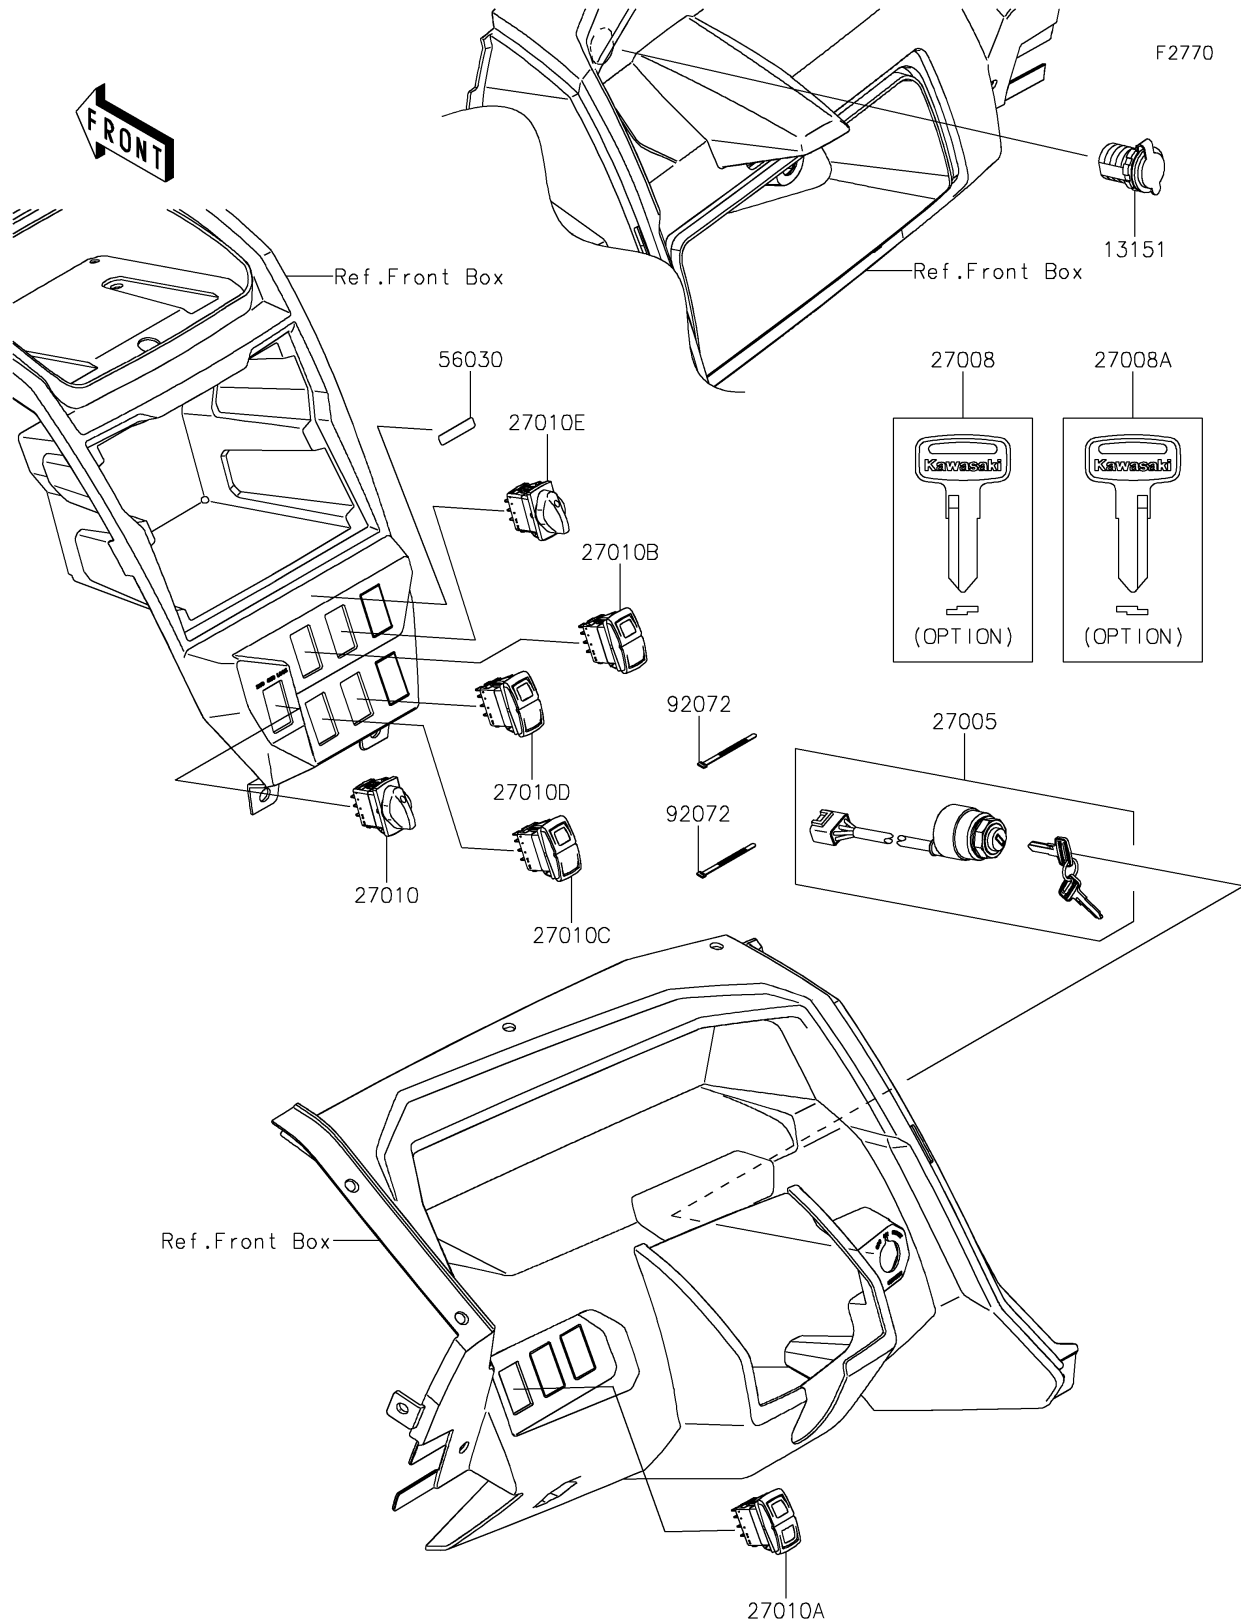

2023 TERYX KRX® 1000 eS PARTS DIAGRAM

Ignition Switch

2023 TERYX KRX® 1000 eS PARTS LIST

Ignition Switch

| ITEM NAME | PART NUMBER | QUANTITY |
|--------------------------------------|-------------|----------|
| SWITCH-COMP,OUTLET,12V (Ref # 13151) | 13151-0556 | 1 |
| SWITCH-ASSY-IGNITION (Ref # 27005) | 27005-0643 | 1 |
| KEY-LOCK,BLANK (Ref # 27008) | 27008-1153 | 1 |
| KEY-LOCK,BLANK (Ref # 27008A) | 27008-1157 | 1 |
| SWITCH,2WD/4WD (Ref # 27010) | 27010-0902 | 1 |
| SWITCH,HEAD LIGHT (Ref # 27010A) | 27010-0903 | 1 |
| SWITCH,POWER MODE (Ref # 27010B) | 27010-0904 | 1 |
| SWITCH,UP/DOWN (Ref # 27010C) | 27010-0954 | 1 |
| SWITCH,SELECT/RETURN (Ref # 27010D) | 27010-0955 | 1 |
| SWITCH,KECS MODE (Ref # 27010E) | 27010-0972 | 1 |
| LABEL,KECS MODE (Ref # 56030) | 56030-1706 | 1 |
| BAND,L=123 (Ref # 92072) | 92072-030 | 2 |