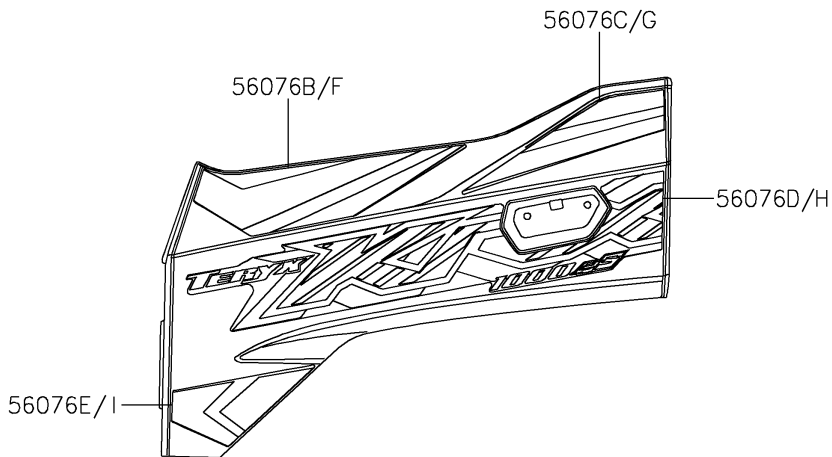

2023 TERYX KRX® 1000 eS PARTS DIAGRAM

Decals(DPFNN/DPFNL)

F2861

Ref. Front Fender(s)

Ref. Front Fender(s)

56054

Ref. Door

Ref. Rear Fender(s)

2023 TERYX KRX® 1000 eS PARTS LIST

Decals(DPFNN/DPFNL)

ITEM NAME	PART NUMBER	QUANTITY
MARK,KAWASAKI (Ref # 56052)	56052-0928	1
MARK,FR FENDER,FOX LIVEVALVE (Ref # 56054)	56054-3827	2
PATTERN,FR FENDER,LH (Ref # 56076)	56076-4352	1
PATTERN,FR FENDER,RH (Ref # 56076A)	56076-4353	1
PATTERN,DOOR,LH,UPP,FR (Ref # 56076B)	56076-4354	1
PATTERN,DOOR,LH,UPP,RR (Ref # 56076C)	56076-4355	1
PATTERN,DOOR,LH,CNT (Ref # 56076D)	56076-4356	1
PATTERN,DOOR,LH,LWR (Ref # 56076E)	56076-4357	1
PATTERN,DOOR,RH,UPP,FR (Ref # 56076F)	56076-4358	1
PATTERN,DOOR,RH,UPP,RR (Ref # 56076G)	56076-4359	1
PATTERN,DOOR,RH,CNT (Ref # 56076H)	56076-4360	1
PATTERN,DOOR,RH,LWR (Ref # 56076I)	56076-4361	1
PATTERN,RR FENDER,LH,UPP (Ref # 56076J)	56076-4362	1
PATTERN,RR FENDER,LH,LWR (Ref # 56076K)	56076-4363	1
PATTERN,RR FENDER,LH,RR (Ref # 56076L)	56076-4364	1
PATTERN,RR FENDER,RH,UPP (Ref # 56076M)	56076-4365	1
PATTERN,RR FENDER,RH,LWR (Ref # 56076N)	56076-4366	1
PATTERN,RR FENDER,RH,RR (Ref # 56076O)	56076-4367	1