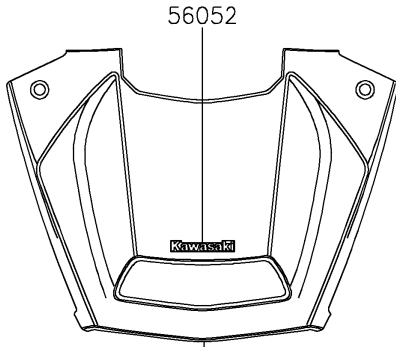

2023 TERYX KRX® 1000 eS PARTS DIAGRAM

Decals(DPFNN/DPFNL)

F2861

Ref. Front Fender(s)

Ref. Front Fender(s)

56054

Ref. Door

Ref. Rear Fender(s)

2023 TERYX KRX® 1000 eS PARTS LIST

Decals(DPFNN/DPFNL)

ITEM NAME	PART NUMBER	QUANTITY
MARK,KAWASAKI (Ref # 56052)	56052-0928	1
MARK,FR FENDER,FOX LIVEVALVE (Ref # 56054)	56054-3827	2
PATTERN,FR FENDER,LH (Ref # 56076)	56076-4352	1
PATTERN,FR FENDER,RH (Ref # 56076A)	56076-4353	1
PATTERN,DOOR,LH,UPP,FR (Ref # 56076B)	56076-4354	1
PATTERN,DOOR,LH,UPP,RR (Ref # 56076C)	56076-4355	1
PATTERN,DOOR,LH,CNT (Ref # 56076D)	56076-4356	1
PATTERN,DOOR,LH,LWR (Ref # 56076E)	56076-4357	1
PATTERN,DOOR,RH,UPP,FR (Ref # 56076F)	56076-4358	1
PATTERN,DOOR,RH,UPP,RR (Ref # 56076G)	56076-4359	1
PATTERN,DOOR,RH,CNT (Ref # 56076H)	56076-4360	1
PATTERN,DOOR,RH,LWR (Ref # 56076I)	56076-4361	1
PATTERN,RR FENDER,LH,UPP (Ref # 56076J)	56076-4362	1
PATTERN,RR FENDER,LH,LWR (Ref # 56076K)	56076-4363	1
PATTERN,RR FENDER,LH,RR (Ref # 56076L)	56076-4364	1
PATTERN,RR FENDER,RH,UPP (Ref # 56076M)	56076-4365	1
PATTERN,RR FENDER,RH,LWR (Ref # 56076N)	56076-4366	1
PATTERN,RR FENDER,RH,RR (Ref # 56076O)	56076-4367	1