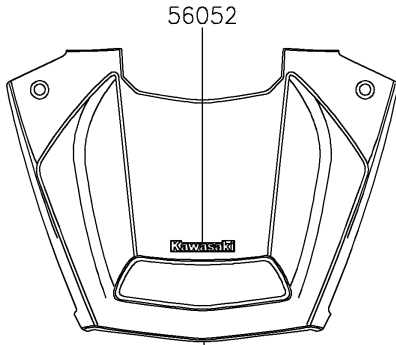

2024 Teryx KRX® 1000 eS PARTS DIAGRAM

Decals(DPFNN/DPFNL)

F2861

Ref. Front Fender(s)

Ref. Front Fender(s)

56054

Ref. Door

Ref. Rear Fender(s)

2024 Teryx KRX® 1000 eS PARTS LIST

Decals(DPFNN/DPFNL)

ITEM NAME	PART NUMBER	QUANTITY
MARK,KAWASAKI (Ref # 56052)	56052-0928	1
MARK,FR FENDER,FOX LIVEVALVE (Ref # 56054)	56054-3827	2
PATTERN,FR FENDER,LH (Ref # 56076)	56076-4352	1
PATTERN,FR FENDER,RH (Ref # 56076A)	56076-4353	1
PATTERN,DOOR,LH,UPP,FR (Ref # 56076B)	56076-4354	1
PATTERN,DOOR,LH,UPP,RR (Ref # 56076C)	56076-4355	1
PATTERN,DOOR,LH,CNT (Ref # 56076D)	56076-4356	1
PATTERN,DOOR,LH,LWR (Ref # 56076E)	56076-4357	1
PATTERN,DOOR,RH,UPP,FR (Ref # 56076F)	56076-4358	1
PATTERN,DOOR,RH,UPP,RR (Ref # 56076G)	56076-4359	1
PATTERN,DOOR,RH,CNT (Ref # 56076H)	56076-4360	1
PATTERN,DOOR,RH,LWR (Ref # 56076I)	56076-4361	1
PATTERN,RR FENDER,LH,UPP (Ref # 56076J)	56076-4362	1
PATTERN,RR FENDER,LH,LWR (Ref # 56076K)	56076-4363	1
PATTERN,RR FENDER,LH,RR (Ref # 56076L)	56076-4364	1
PATTERN,RR FENDER,RH,UPP (Ref # 56076M)	56076-4365	1
PATTERN,RR FENDER,RH,LWR (Ref # 56076N)	56076-4366	1
PATTERN,RR FENDER,RH,RR (Ref # 56076O)	56076-4367	1