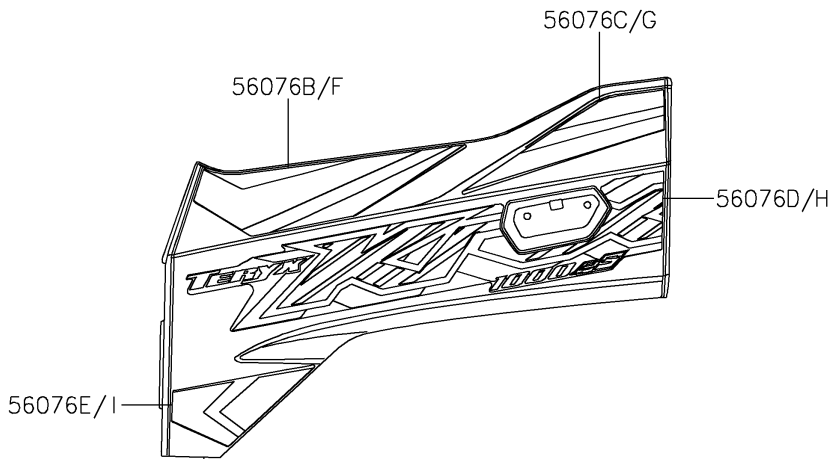

2024 Teryx KRX® 1000 eS PARTS DIAGRAM

Decals(DPFNN/DPFNL)

F2861

Ref. Front Fender(s)

Ref. Front Fender(s)

56054

Ref. Door

Ref. Rear Fender(s)

2024 Teryx KRX® 1000 eS PARTS LIST

Decals(DPFNN/DPFNL)

ITEM NAME	PART NUMBER	QUANTITY
MARK,KAWASAKI (Ref # 56052)	56052-0928	1
MARK,FR FENDER,FOX LIVEVALVE (Ref # 56054)	56054-3827	2
PATTERN,FR FENDER,LH (Ref # 56076)	56076-4352	1
PATTERN,FR FENDER,RH (Ref # 56076A)	56076-4353	1
PATTERN,DOOR,LH,UPP,FR (Ref # 56076B)	56076-4354	1
PATTERN,DOOR,LH,UPP,RR (Ref # 56076C)	56076-4355	1
PATTERN,DOOR,LH,CNT (Ref # 56076D)	56076-4356	1
PATTERN,DOOR,LH,LWR (Ref # 56076E)	56076-4357	1
PATTERN,DOOR,RH,UPP,FR (Ref # 56076F)	56076-4358	1
PATTERN,DOOR,RH,UPP,RR (Ref # 56076G)	56076-4359	1
PATTERN,DOOR,RH,CNT (Ref # 56076H)	56076-4360	1
PATTERN,DOOR,RH,LWR (Ref # 56076I)	56076-4361	1
PATTERN,RR FENDER,LH,UPP (Ref # 56076J)	56076-4362	1
PATTERN,RR FENDER,LH,LWR (Ref # 56076K)	56076-4363	1
PATTERN,RR FENDER,LH,RR (Ref # 56076L)	56076-4364	1
PATTERN,RR FENDER,RH,UPP (Ref # 56076M)	56076-4365	1
PATTERN,RR FENDER,RH,LWR (Ref # 56076N)	56076-4366	1
PATTERN,RR FENDER,RH,RR (Ref # 56076O)	56076-4367	1