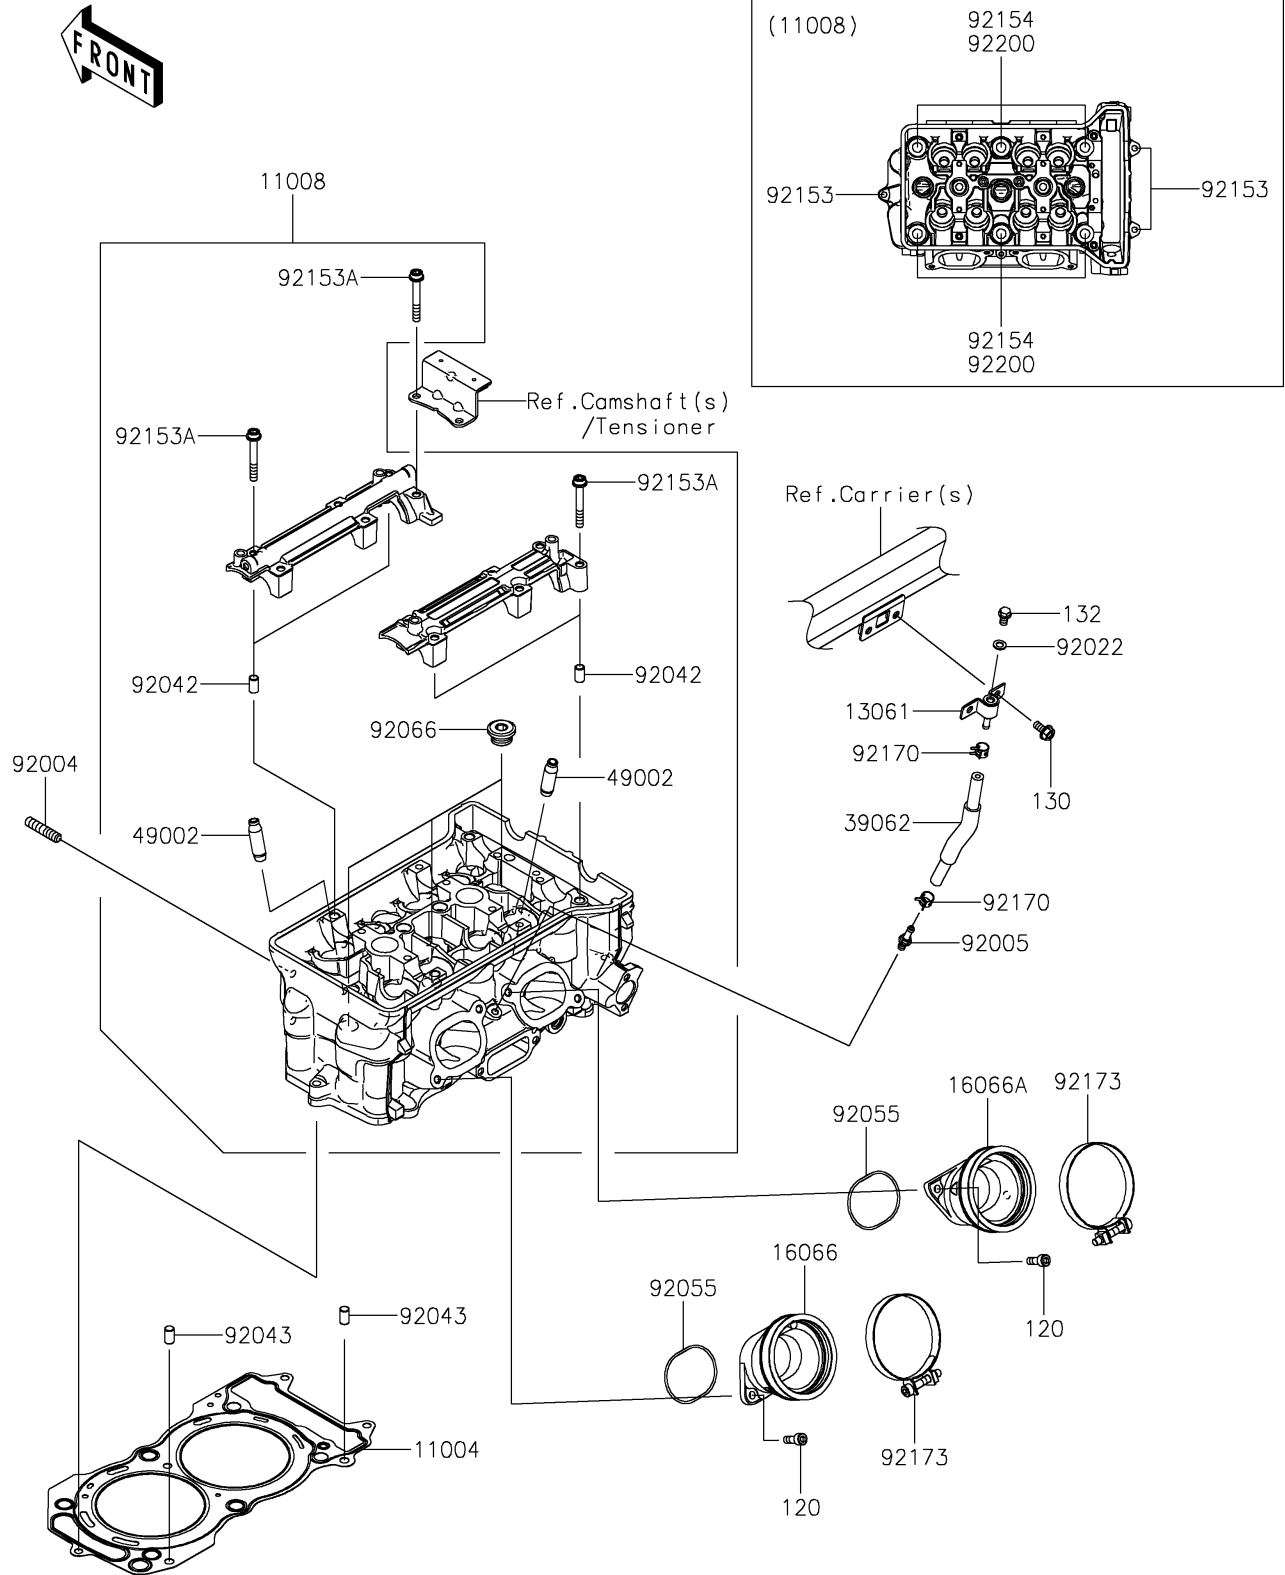

2023 TERYX KRX® 1000 PARTS DIAGRAM

Cylinder Head

E1111

2023 TERYX KRX® 1000 PARTS LIST

Cylinder Head

ITEM NAME	PART NUMBER	QUANTITY
GASKET-HEAD (Ref # 11004)	11004-0785	1
HEAD-COMP-CYLINDER (Ref # 11008)	11008-1461	1
BOSS (Ref # 13061)	13061-0977	1
HOLDER-THROTTLE BODY,#1 (Ref # 16066)	16066-0015	1
HOLDER-THROTTLE BODY,#2 (Ref # 16066A)	16066-0016	1
HOSE-COOLING,CYL.HEAD-AIR VENT (Ref # 39062)	39062-0862	1
GUIDE-VALVE (Ref # 49002)	49002-0709	8
STUD,8X22 (Ref # 92004)	92004-1217	8
FITTING (Ref # 92005)	92005-0826	1
WASHER,6.2X11X1 (Ref # 92022)	92022-304	1
PIN,DOWEL,6.3X8X14 (Ref # 92042)	92042-007	4
PIN,8X14 (Ref # 92043)	92043-1567	2
RING-O,49.7X1.9 (Ref # 92055)	92055-0930	2
PLUG,18X10 (Ref # 92066)	92066-0832	3
BOLT,6X95 (Ref # 92153)	92153-0320	3
BOLT,SOCKET,6X45 (Ref # 92153A)	92153-0656	12
BOLT,11X157 (Ref # 92154)	92154-3931	6
CLAMP (Ref # 92170)	92170-1493	2
CLAMP,72MM (Ref # 92173)	92173-2025	2
WASHER,11.5X20.5X3.2 (Ref # 92200)	92200-0727	6
BOLT-SOCKET,6X18 (Ref # 120)	120CA0618	4
BOLT-FLANGED,6X12 (Ref # 130)	130BA0612	2
BOLT-FLANGED-SMALL,6X10 (Ref # 132)	132BA0610	1