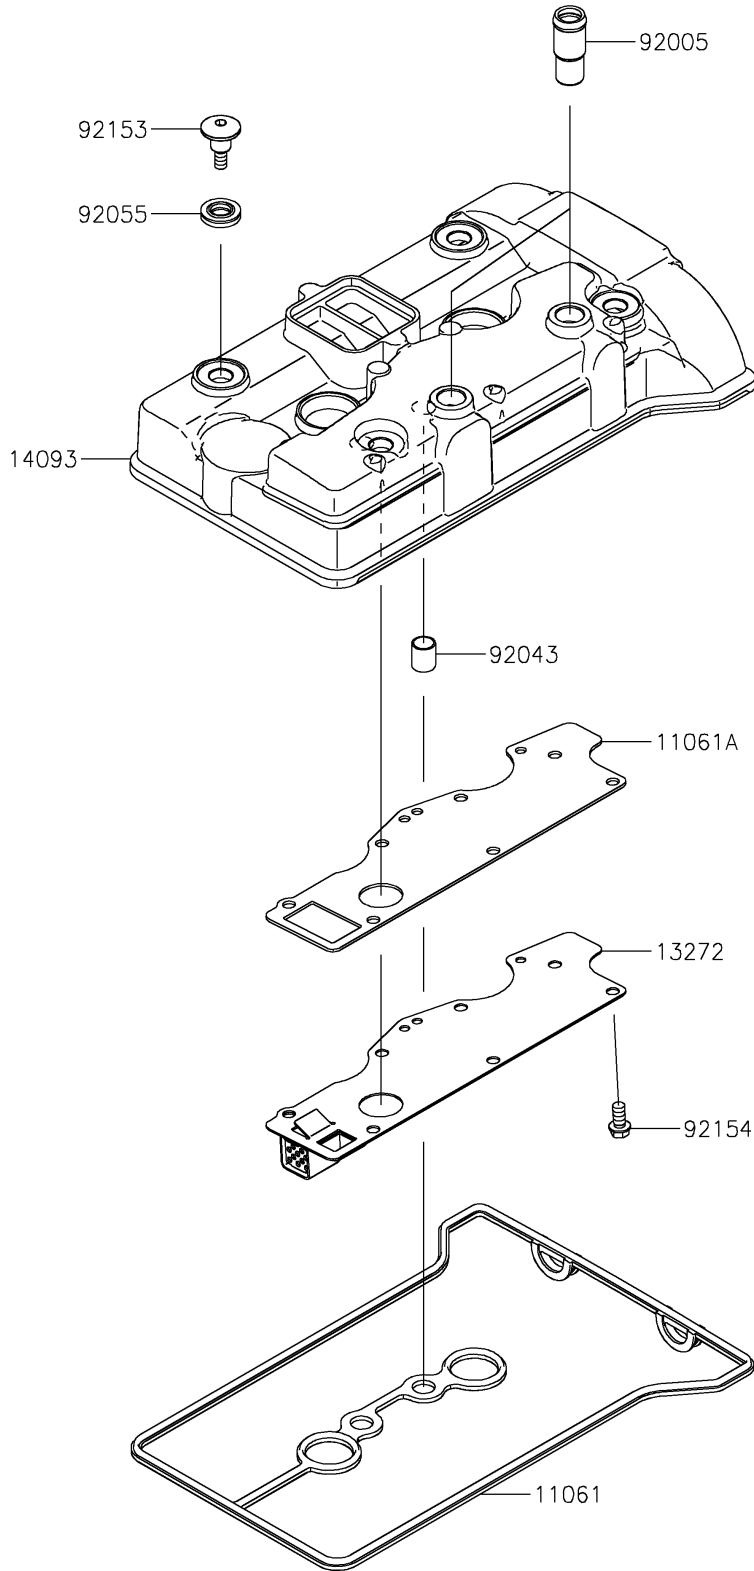

2024 Teryx KRX® 1000 PARTS DIAGRAM

Cylinder Head Cover

E1112

2024 Teryx KRX® 1000 PARTS LIST

Cylinder Head Cover

ITEM NAME	PART NUMBER	QUANTITY
GASKET,HEAD COVER (Ref # 11061)	11061-1313	1
GASKET,BREATHER PLATE (Ref # 11061A)	11061-1314	1
PLATE,BREATHER (Ref # 13272)	13272-2685	1
COVER,HEAD (Ref # 14093)	14093-0848	1
FITTING,BREATHER (Ref # 92005)	92005-0968	2
PIN,10.1X12X14 (Ref # 92043)	92043-4009	2
RING-O (Ref # 92055)	92055-0785	4
BOLT,SOCKET,6X22.5 (Ref # 92153)	92153-1779	4
BOLT,FLANGED-SMALL,6X12 (Ref # 92154)	92154-1888	7