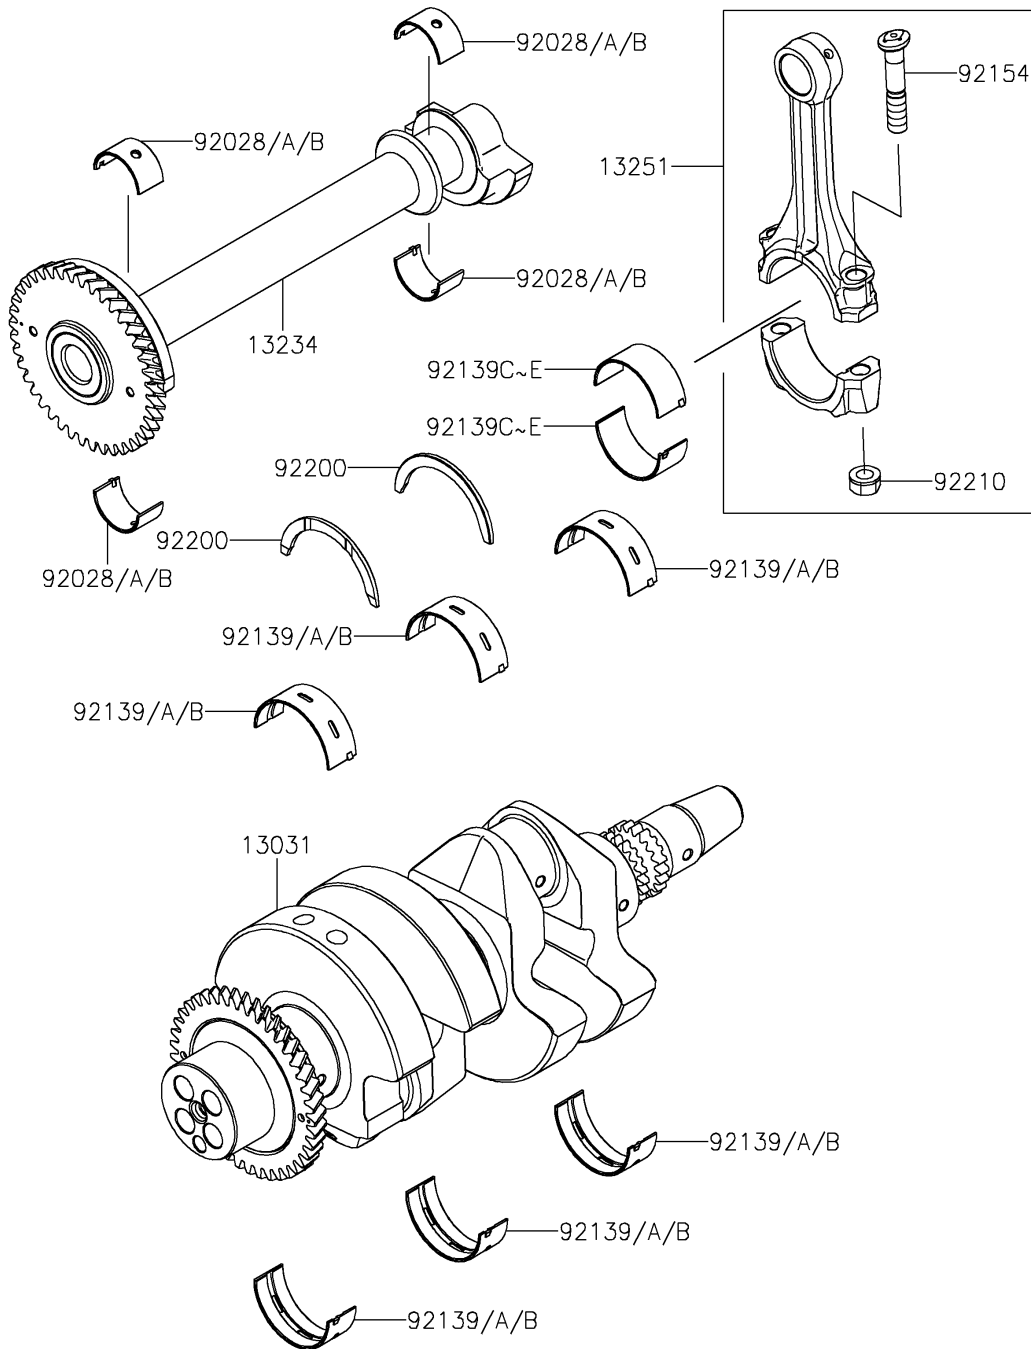

2024 Teryx KRX® 1000 PARTS DIAGRAM

Crankshaft

E1321

2024 Teryx KRX® 1000 PARTS LIST

Crankshaft

ITEM NAME	PART NUMBER	QUANTITY
CRANKSHAFT-COMP (Ref # 13031)	13031-0997	1
SHAFT-COMP,BALANCER (Ref # 13234)	13234-0611	1
ROD-ASSY-CONNECTING,J (Ref # 13251)	13251-0749-JJ	2
BUSHING,BALANCER SHAFT,BLUE (Ref # 92028)	92028-1909	4
BUSHING,BALANCER SHAFT,BLACK (Ref # 92028A)	92028-1910	AR
BUSHING,BALANCER SHAFT,BROWN (Ref # 92028B)	92028-1911	AR
BUSHING,CRANKSHAFT,BLUE (Ref # 92139)	92139-0925	6
BUSHING,CRANKSHAFT,BLACK (Ref # 92139A)	92139-0926	AR
BUSHING,CRANKSHAFT,BROWN (Ref # 92139B)	92139-0927	AR
BUSHING,CONNECTING ROD,YELLOW (Ref # 92139C)	92139-0968	4
BUSHING,CONNECTING ROD,GREEN (Ref # 92139D)	92139-0969	AR
BUSHING,CONNECTING ROD,PURPLE (Ref # 92139E)	92139-0970	AR
BOLT,CONNECTING ROD (Ref # 92154)	92154-3911	4
WASHER,THRUST,T=2.5 (Ref # 92200)	92200-2242	2
NUT,FLANGED,9MM (Ref # 92210)	92210-1673	4