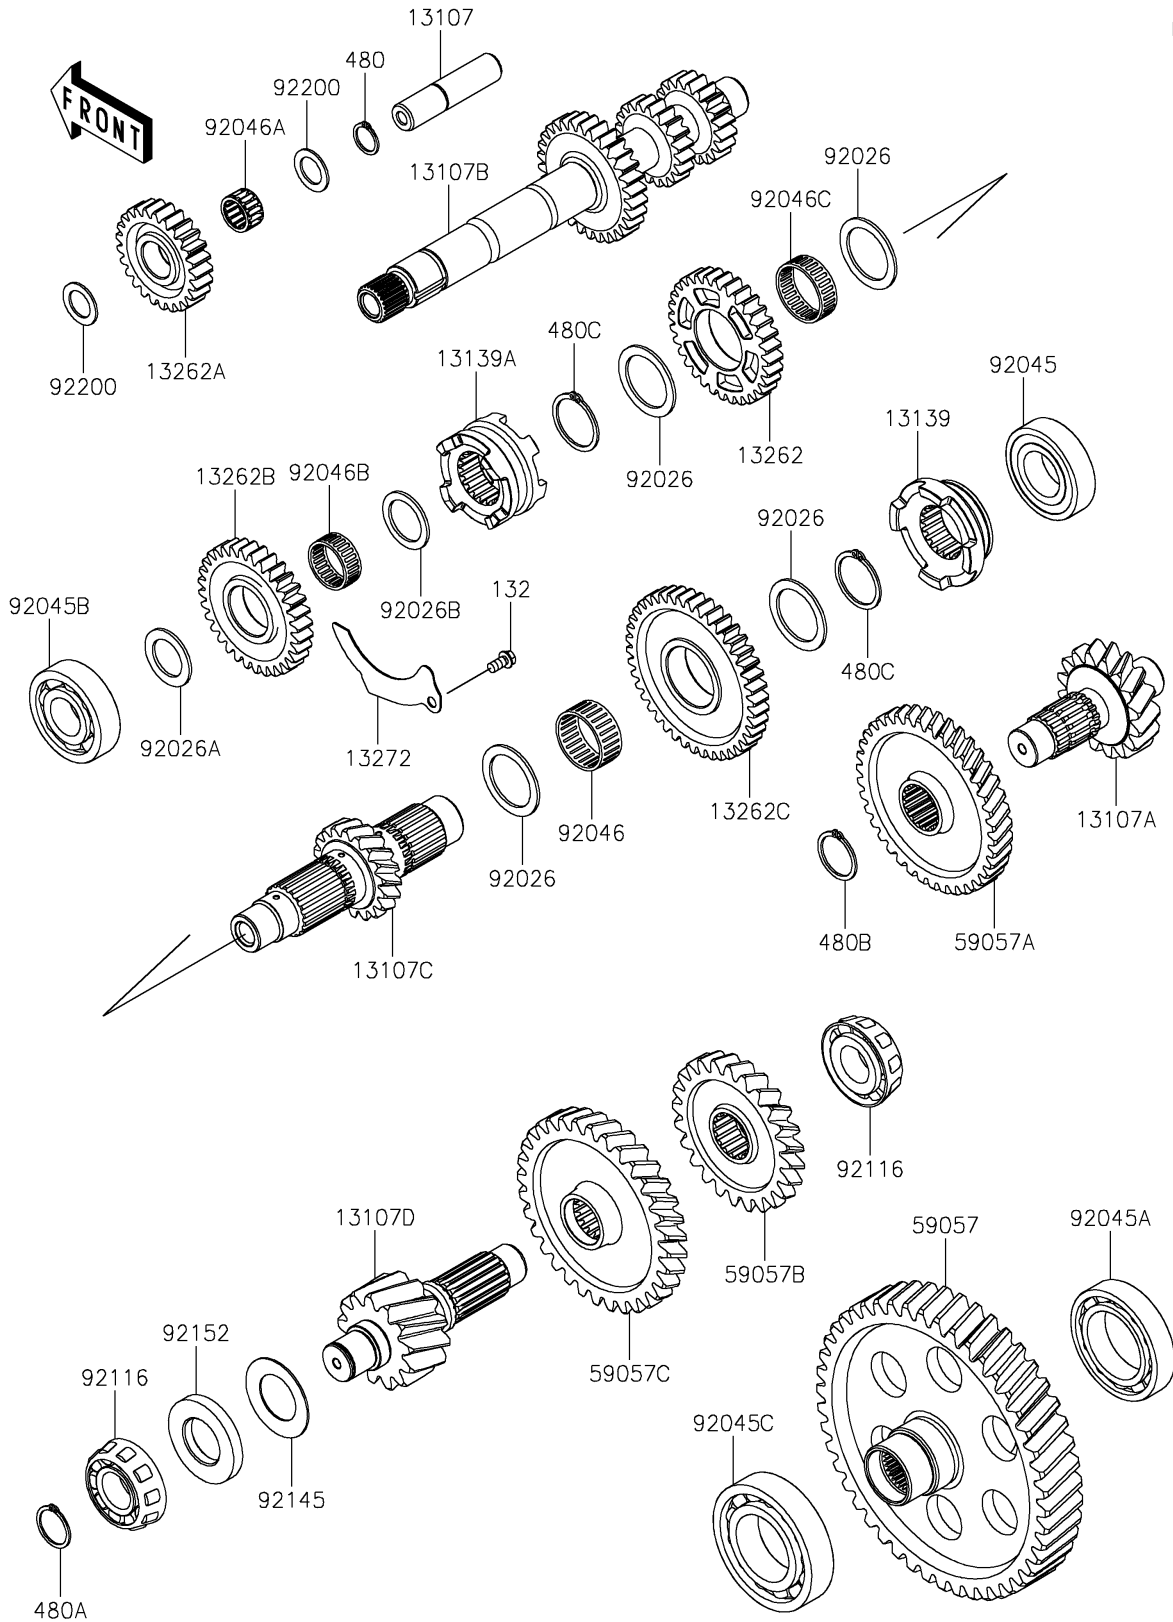

# 2023 TERYX KRX® 1000 PARTS DIAGRAM

## Transmission

E1361

### Transmission

ITEM NAME	PART NUMBER	QUANTITY
SHAFT,REVERSE IDLER (Ref # 13107)	13107-0879	1
SHAFT,3RD,16T (Ref # 13107A)	13107-0900	1
SHAFT,INPUT (Ref # 13107B)	13107-0931	1
SHAFT,2ND,18T (Ref # 13107C)	13107-0932	1
SHAFT,4TH,13T (Ref # 13107D)	13107-0937	1
SHIFTER,LOW,19T (Ref # 13139)	13139-0030	1
SHIFTER,HIGH&REV,19T (Ref # 13139A)	13139-0037	1
GEAR,REV,32T (Ref # 13262)	13262-1364	1
GEAR,REVERSE IDLER,25T (Ref # 13262A)	13262-1567	1
GEAR,HIGH,32T (Ref # 13262B)	13262-1568	1
GEAR,LOW,42T (Ref # 13262C)	13262-1569	1
PLATE,OIL (Ref # 13272)	13272-2570	1
GEAR-HELICAL,46T (Ref # 59057)	59057-0029	1
GEAR-HELICAL,38T (Ref # 59057A)	59057-0031	1
GEAR-HELICAL,24T (Ref # 59057B)	59057-0037	1
GEAR-HELICAL,32T (Ref # 59057C)	59057-0038	1
SPACER,35.2X47X2 (Ref # 92026)	92026-0765	4
SPACER,25.2X38X2 (Ref # 92026A)	92026-0856	1
SPACER,28X38X2 (Ref # 92026B)	92026-1299	1
BEARING-BALL,6206Z (Ref # 92045)	92045-0902	1
BEARING-BALL,6009 (Ref # 92045A)	92045-0903	1
BEARING-BALL,6305ZUR3 (Ref # 92045B)	92045-0926	1
BEARING-BALL,TMB209 (Ref # 92045C)	92045-0935	1
BEARING-NEEDLE,35X40X17 (Ref # 92046)	92046-0611	1
BEARING-NEEDLE (Ref # 92046A)	92046-0634	1
BEARING-NEEDLE (Ref # 92046B)	92046-0635	1
BEARING-NEEDLE (Ref # 92046C)	92046-0636	1
BEARING-ROLLER,HC30305JRLFT (Ref # 92116)	92116-0012	2
SPRING (Ref # 92145)	92145-1837	1

### Transmission

ITEM NAME	PART NUMBER	QUANTITY
COLLAR (Ref # 92152)	92152-2526	1
WASHER,18.2X28X1.5 (Ref # 92200)	92200-0716	2
BOLT-FLANGED-SMALL,6X12 (Ref # 132)	132BA0612	1
CIRCLIP-TYPE-C,18MM (Ref # 480)	480J1800	1
CIRCLIP-TYPE-C,25MM (Ref # 480A)	480J2500	1
CIRCLIP (Ref # 480B)	480J2900	1
CIRCLIP (Ref # 480C)	480J3500	2