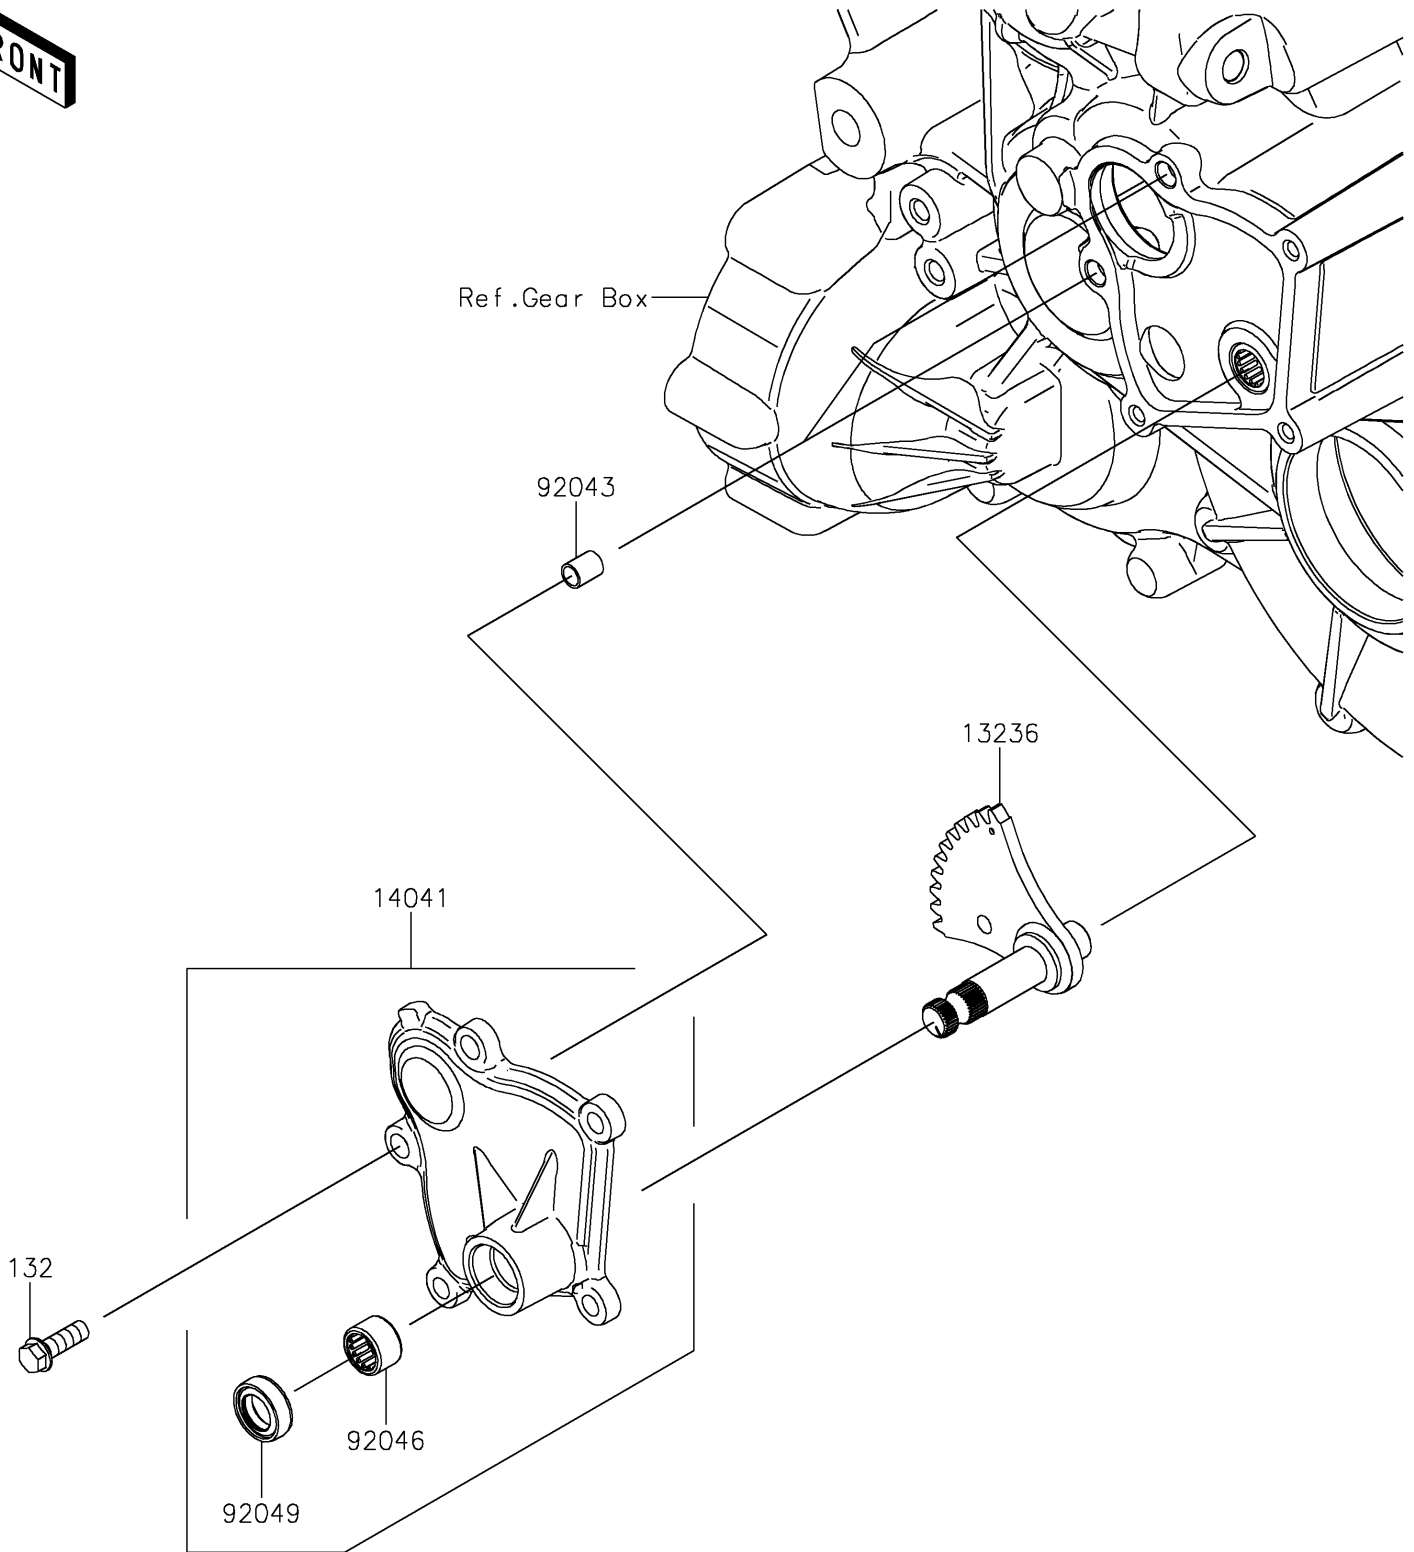

2024 TERYX KRX® 1000 PARTS DIAGRAM

Gear Change Mechanism

E1370

2024 TERYX KRX® 1000 PARTS LIST

Gear Change Mechanism

ITEM NAME	PART NUMBER	QUANTITY
LEVER-COMP (Ref # 13236)	13236-0816	1
COVER-COMP (Ref # 14041)	14041-0614	1
PIN,DOWEL,8X10 (Ref # 92043)	92043-1302	2
BEARING-NEEDLE,HK1210FM (Ref # 92046)	92046-0034	1
SEAL-OIL,CLUTCH RELEASE (Ref # 92049)	92049-1475	1
BOLT-FLANGED-SMALL,6X18 (Ref # 132)	132BA0618	5