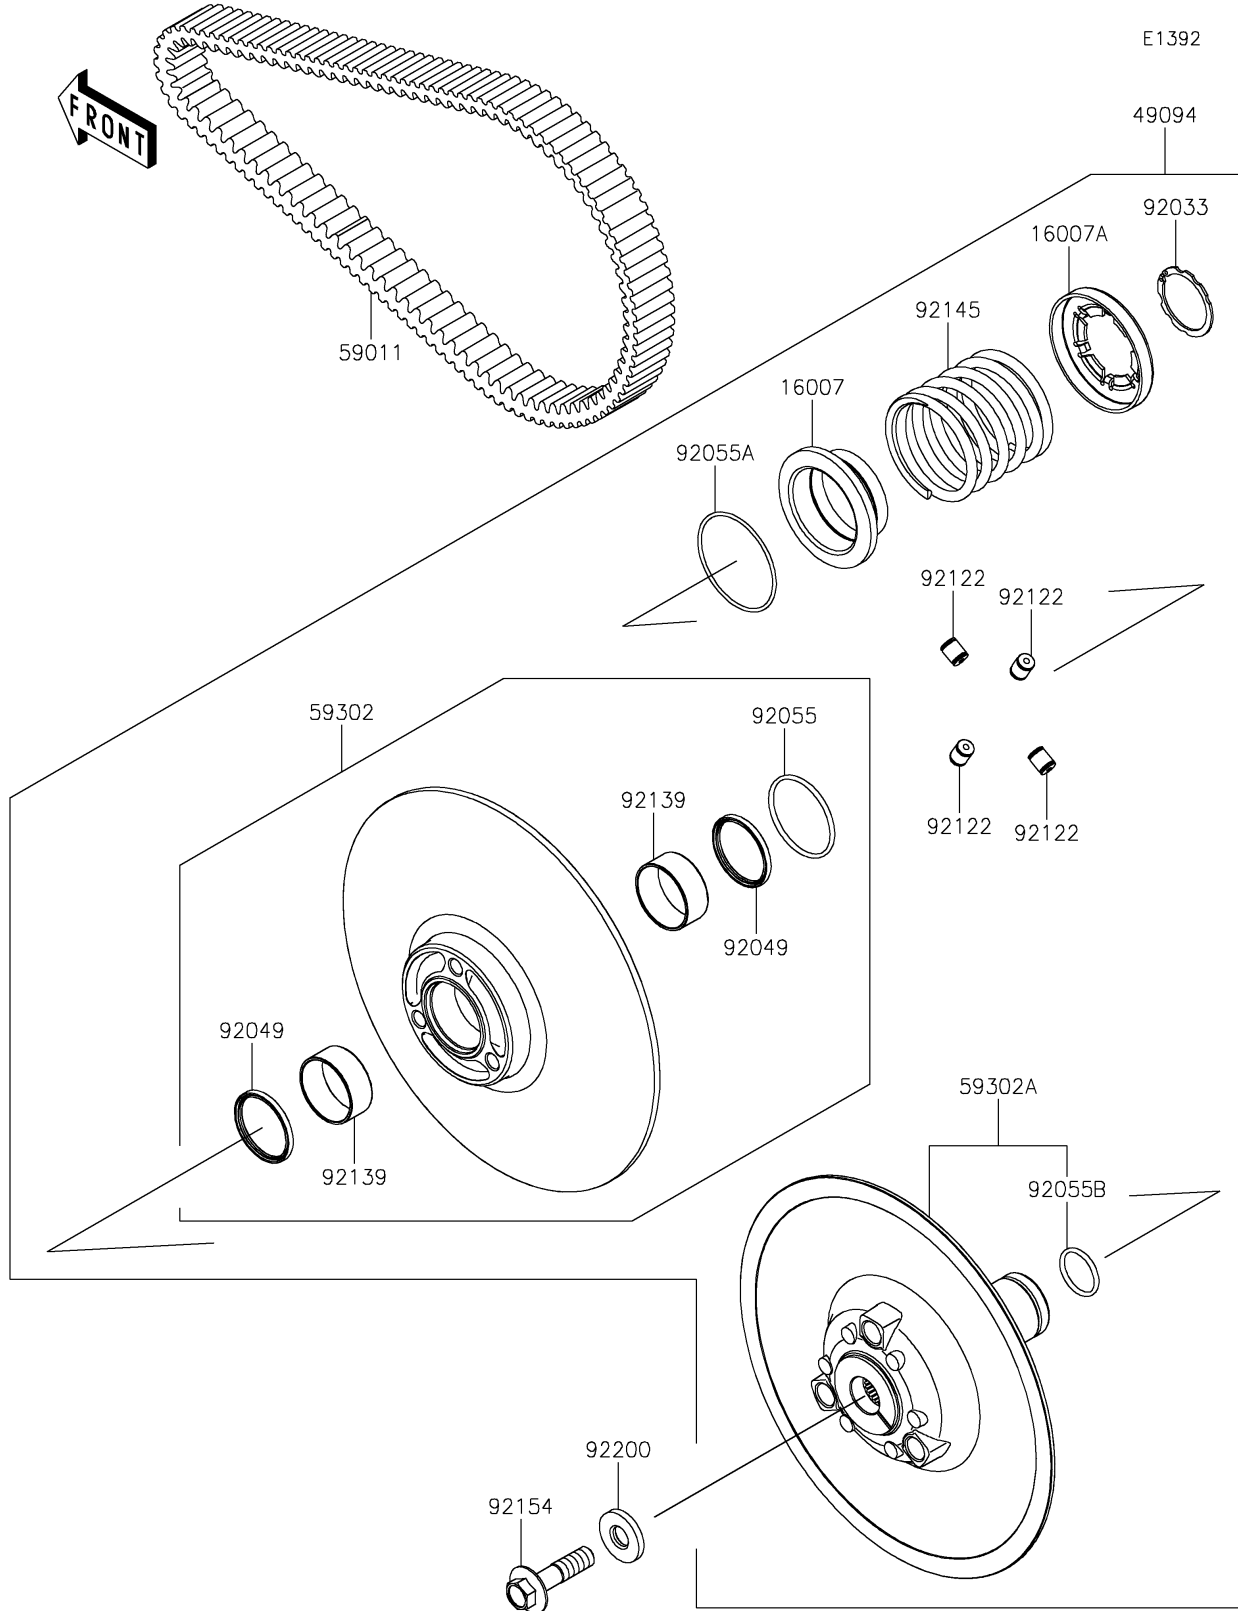

# 2023 TERYX KRX® 1000 PARTS DIAGRAM

Driven Converter/Drive Belt

## 2023 TERYX KRX® 1000 PARTS LIST

### Driven Converter/Drive Belt

ITEM NAME	PART NUMBER	QUANTITY
SEAT-SPRING,MOVABLE (Ref # 16007)	16007-0754	1
SEAT-SPRING,FIXED (Ref # 16007A)	16007-0755	1
CONVERTER-ASSY-DRIVEN (Ref # 49094)	49094-0107	1
BELT,CVT (Ref # 59011)	59011-0047	1
SHEAVE-COMP,MOVABLE (Ref # 59302)	59302-0104	1
SHEAVE-COMP,FIXED (Ref # 59302A)	59302-0109	1
RING-SNAP,41.5MM (Ref # 92033)	92033-0801	1
SEAL-OIL,GD45X52X4 V1 (Ref # 92049)	92049-0821	2
RING-O,54.4X3.1 (Ref # 92055)	92055-0924	1
RING-O,68.2X2.4 (Ref # 92055A)	92055-0925	1
RING-O,29X3.1 (Ref # 92055B)	92055-0926	1
ROLLER (Ref # 92122)	92122-0560	4
BUSHING (Ref # 92139)	92139-0936	2
SPRING (Ref # 92145)	92145-1856	1
BOLT,14X55 (Ref # 92154)	92154-3920	1
WASHER (Ref # 92200)	92200-2389	1