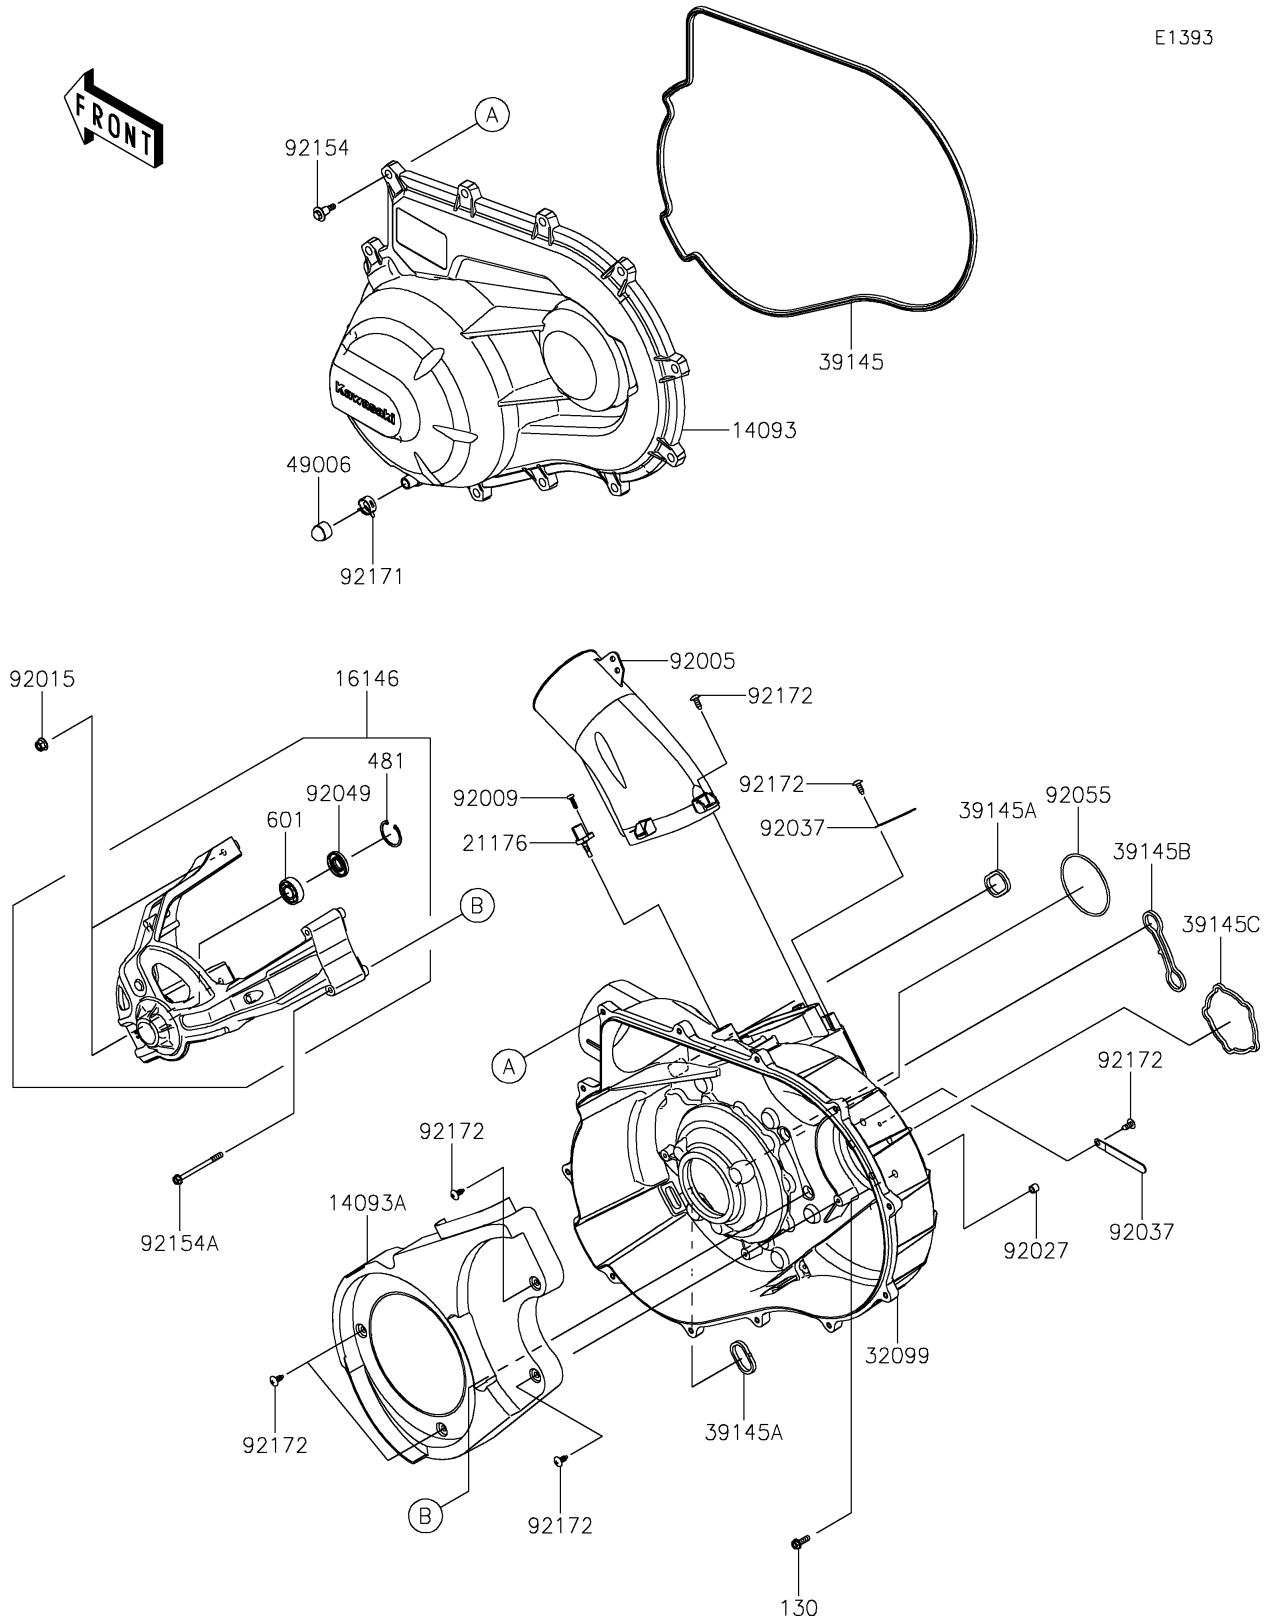

2023 TERYX KRX® 1000 PARTS DIAGRAM

Converter Cover

E1393

2023 TERYX KRX® 1000 PARTS LIST

Converter Cover

ITEM NAME	PART NUMBER	QUANTITY
COVER,CVT (Ref # 14093)	14093-0774	1
COVER (Ref # 14093A)	14093-0775	1
COVER-ASSY (Ref # 16146)	16146-0840	1
SENSOR,AIR TEMPERATURE (Ref # 21176)	21176-0048	1
CASE,CVT (Ref # 32099)	32099-0795	1
TRIM-SEAL,CVT COVER (Ref # 39145)	39145-0711	1
TRIM-SEAL (Ref # 39145A)	39145-0712	2
TRIM-SEAL (Ref # 39145B)	39145-0713	1
TRIM-SEAL (Ref # 39145C)	39145-0714	1
BOOT,DRAIN (Ref # 49006)	49006-3718	1
FITTING (Ref # 92005)	92005-0978	1
SCREW,TAPPING,5X16 (Ref # 92009)	92009-1264	1
NUT,FLANGED,LOCK,8MM (Ref # 92015)	92015-1668	2
COLLAR,6.8X10X8.5 (Ref # 92027)	92027-129	5
CLAMP (Ref # 92037)	92037-1993	2
SEAL-OIL,TC 15X35X6 (Ref # 92049)	92049-0816	1
RING-O,84.4X3.1 (Ref # 92055)	92055-0916	1
BOLT,CVT COVER (Ref # 92154)	92154-1522	12
BOLT,6X80 (Ref # 92154A)	92154-3862	2
CLAMP (Ref # 92171)	92171-0329	1
SCREW,6X16 (Ref # 92172)	92172-0284	10
BOLT-FLANGED,6X20 (Ref # 130)	130BA0620	5
CIRCLIP-TYPE-C,35MM (Ref # 481)	481J3500	1
BEARING-BALL,#6202C3 (Ref # 601)	601B6202	1