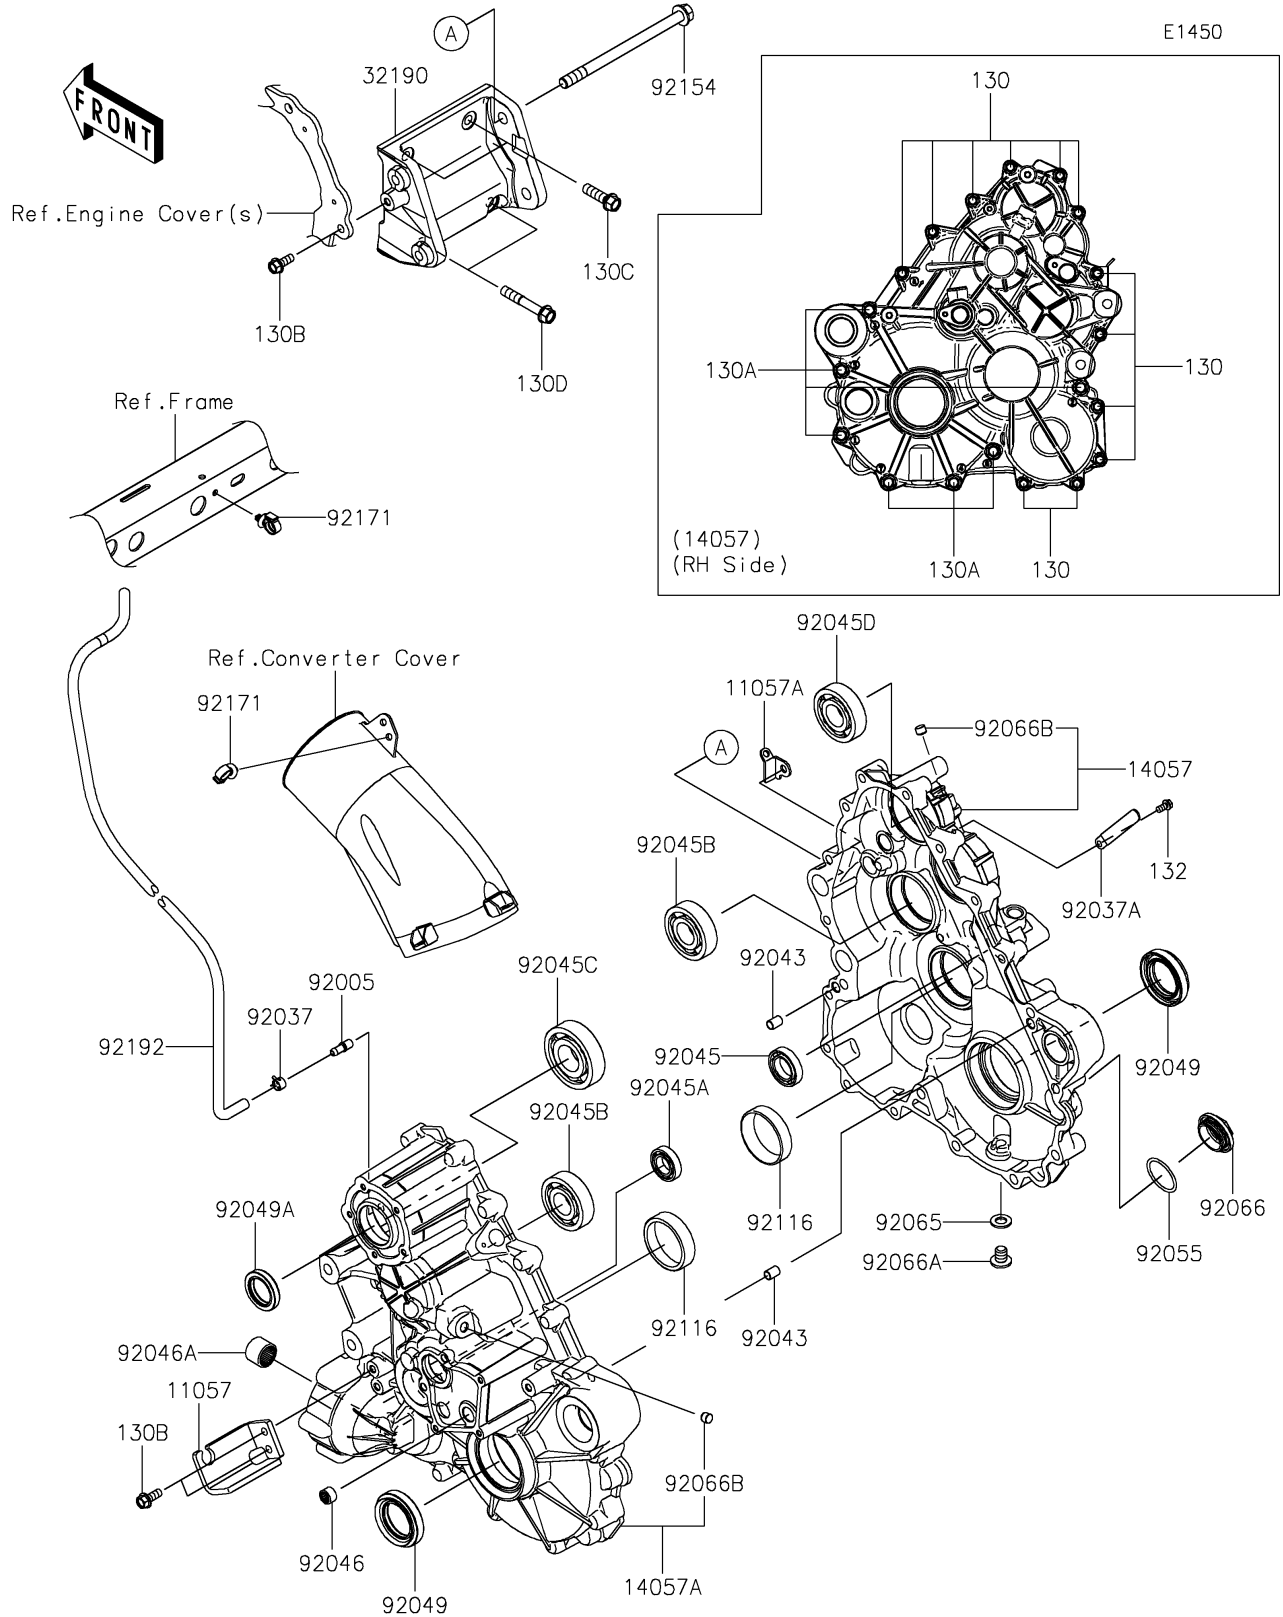

# 2024 Teryx KRX® 1000 PARTS DIAGRAM

## Gear Box

## 2024 Teryx KRX® 1000 PARTS LIST

### Gear Box

ITEM NAME	PART NUMBER	QUANTITY
BRACKET,CABLE (Ref # 11057)	11057-1898	1
BRACKET (Ref # 11057A)	11057-4094	1
CASE-COMP-GEAR (Ref # 14057)	14057-0023	1
CASE-COMP-GEAR (Ref # 14057A)	14057-0024	1
BRACKET-ENGINE (Ref # 32190)	32190-0776	1
FITTING,BREATHER (Ref # 92005)	92005-1127	1
CLAMP,TUBE (Ref # 92037)	92037-1505	1
CLAMP (Ref # 92037A)	92037-1993	1
PIN,DOWEL,10X14 (Ref # 92043)	92043-1037	2
BEARING-BALL,#6905 (Ref # 92045)	92045-036	1
BEARING-BALL,6904 (Ref # 92045A)	92045-0705	1
BEARING-BALL,6305RSH2 (Ref # 92045B)	92045-0899	2
BEARING-BALL,TMB306C3 (Ref # 92045C)	92045-0900	1
BEARING-BALL,6305 (Ref # 92045D)	92045-0947	1
BEARING-NEEDLE,HK1210FM (Ref # 92046)	92046-0034	1
BEARING-NEEDLE (Ref # 92046A)	92046-0039	1
SEAL-OIL,TC9Y 40X62X10X17.2 (Ref # 92049)	92049-0815	2
SEAL-OIL,HTC 30X45X8 (Ref # 92049A)	92049-0848	1
RING-O,35.8MM (Ref # 92055)	92055-1281	1
GASKET,12X22X2 (Ref # 92065)	92065-097	1
PLUG,36X7.5 (Ref # 92066)	92066-0744	1
PLUG,12X15 (Ref # 92066A)	92066-0943	1
PLUG (Ref # 92066B)	92066-1013	2
BEARING-ROLLER,HC30305J (Ref # 92116)	92116-0011	2
BOLT,12X175 (Ref # 92154)	92154-3859	2
CLAMP (Ref # 92171)	92171-0453	2
TUBE,5.8X10.8X935 (Ref # 92192)	92192-1921	1
BOLT-FLANGED,8X45 (Ref # 130)	130BA0845	12
BOLT-FLANGED,10X55 (Ref # 130A)	130BA1055	7