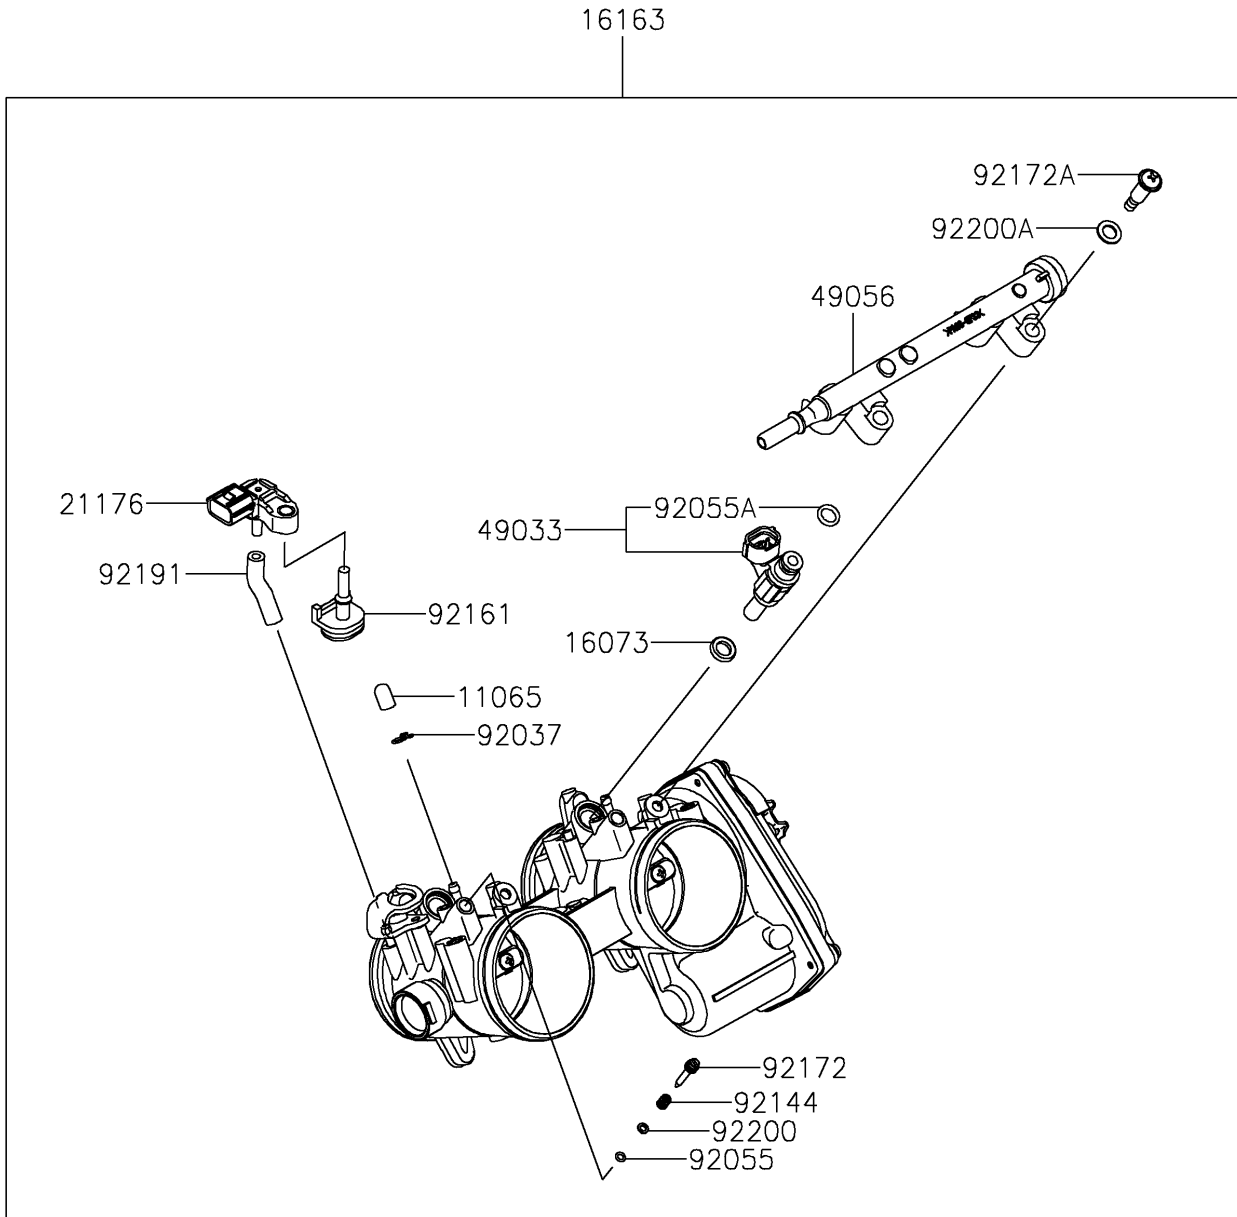

2023 Teryx KRX® 1000 PARTS DIAGRAM

Throttle

E1510

2023 Teryx KRX® 1000 PARTS LIST

Throttle

ITEM NAME	PART NUMBER	QUANTITY
CAP (Ref # 11065)	11065-0072	2
INSULATOR (Ref # 16073)	16073-0848	2
THROTTLE-ASSY (Ref # 16163)	16163-0991	1
SENSOR,PRESSURE (Ref # 21176)	21176-0906	1
NOZZLE-INJECTION (Ref # 49033)	49033-0040	2
PIPE-INJECTION (Ref # 49056)	49056-0564	1
CLAMP,TUBE (Ref # 92037)	92037-1124	2
RING-O (Ref # 92055)	92055-0840	2
RING-O,INJECTION NOZZLE (Ref # 92055A)	92055-0937	2
SPRING,THROTTLE STOP SCREW (Ref # 92144)	92144-1674	2
DAMPER (Ref # 92161)	92161-0673	1
SCREW (Ref # 92172)	92172-0156	2
SCREW,PIPE INJECTION (Ref # 92172A)	92172-0828	2
TUBE,3.2X7.4X40 (Ref # 92191)	92191-1551	1
WASHER,PILOT AIR SCREW (Ref # 92200)	92200-1564	2
WASHER (Ref # 92200A)	92200-3807	2