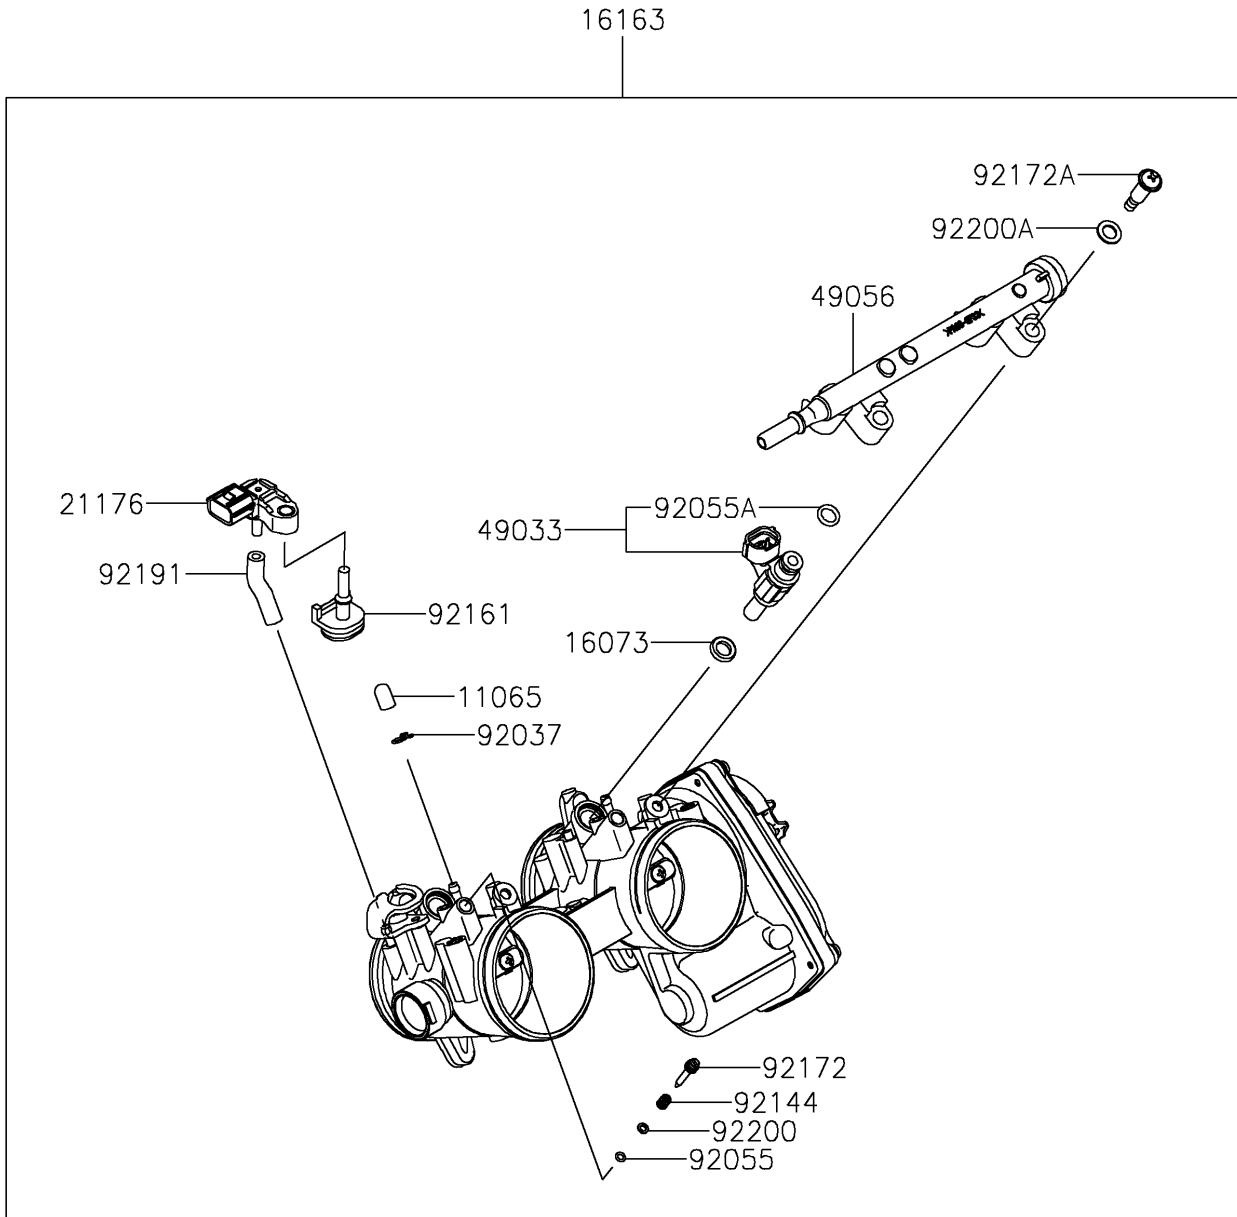

2023 TERYX KRX® 1000 PARTS DIAGRAM

Throttle

E1510

2023 TERYX KRX® 1000 PARTS LIST

Throttle

ITEM NAME	PART NUMBER	QUANTITY
CAP (Ref # 11065)	11065-0072	2
INSULATOR (Ref # 16073)	16073-0848	2
THROTTLE-ASSY (Ref # 16163)	16163-0991	1
SENSOR,PRESSURE (Ref # 21176)	21176-0906	1
NOZZLE-INJECTION (Ref # 49033)	49033-0040	2
PIPE-INJECTION (Ref # 49056)	49056-0564	1
CLAMP,TUBE (Ref # 92037)	92037-1124	2
RING-O (Ref # 92055)	92055-0840	2
RING-O,INJECTION NOZZLE (Ref # 92055A)	92055-0937	2
SPRING,THROTTLE STOP SCREW (Ref # 92144)	92144-1674	2
DAMPER (Ref # 92161)	92161-0673	1
SCREW (Ref # 92172)	92172-0156	2
SCREW,PIPE INJECTION (Ref # 92172A)	92172-0828	2
TUBE,3.2X7.4X40 (Ref # 92191)	92191-1551	1
WASHER,PILOT AIR SCREW (Ref # 92200)	92200-1564	2
WASHER (Ref # 92200A)	92200-3807	2