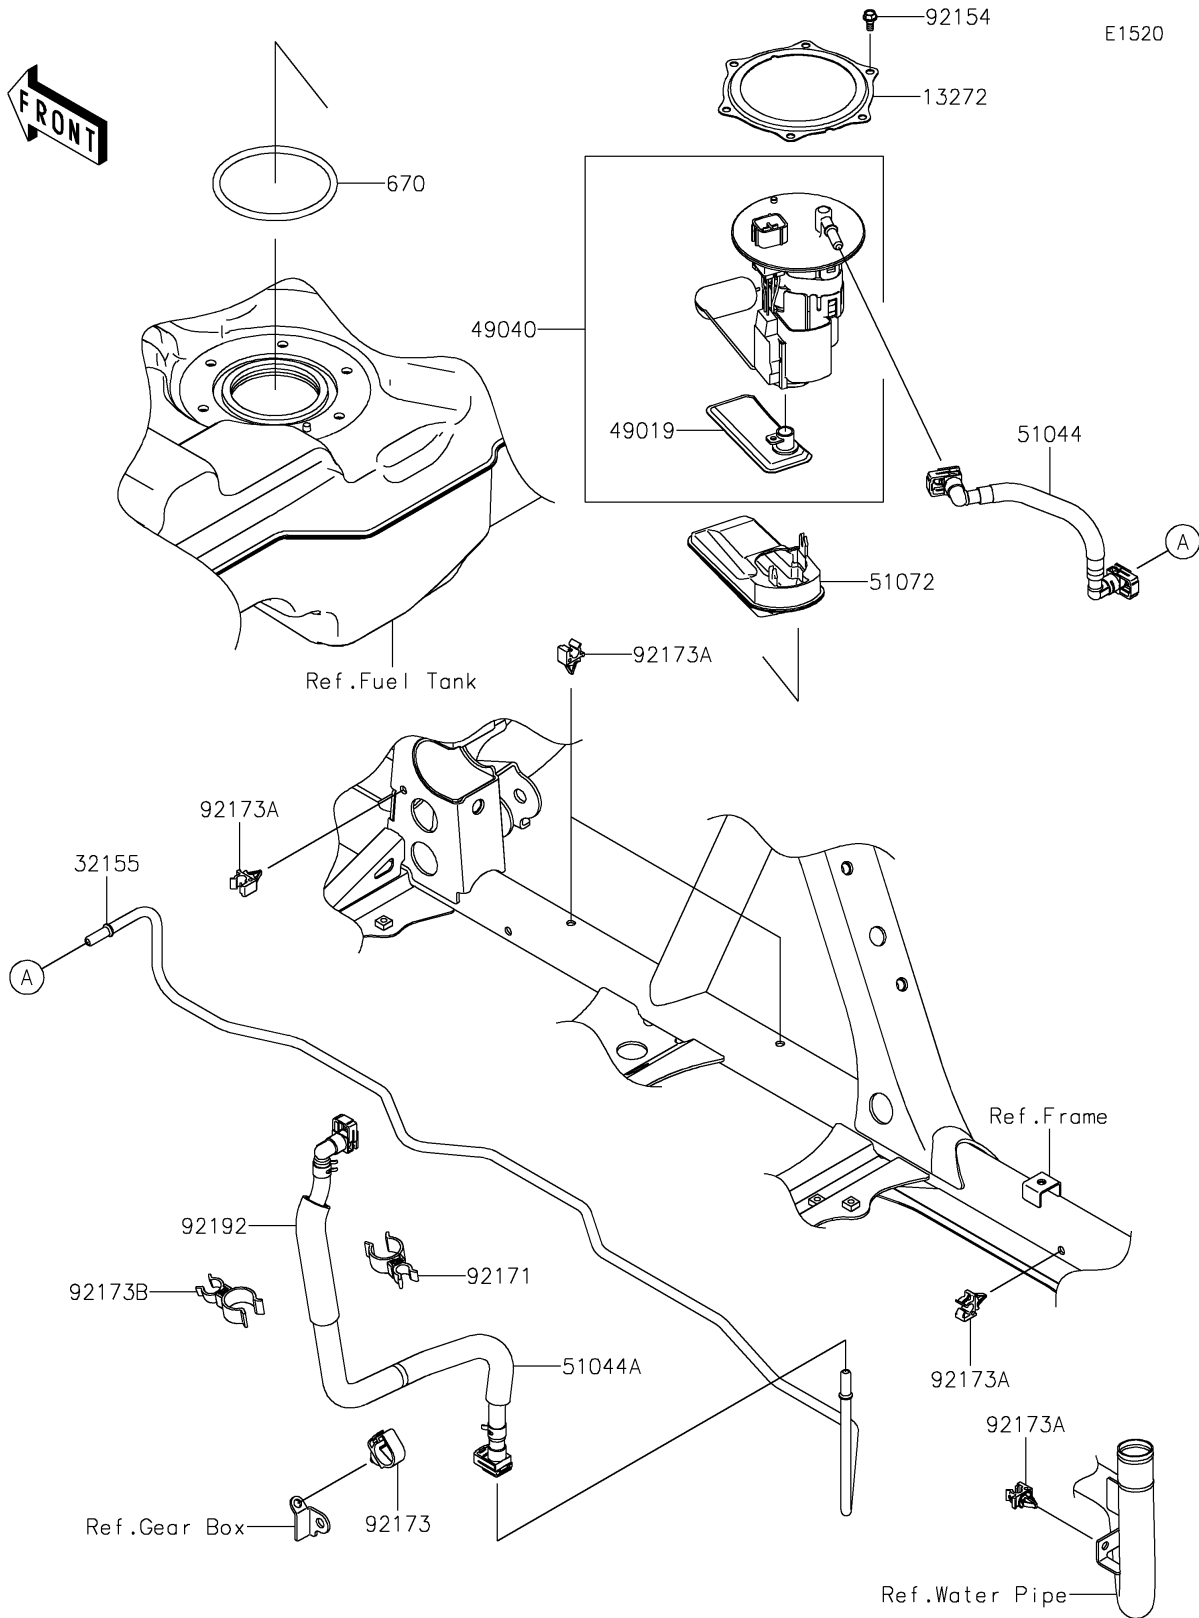

2023 TERYX KRX® 1000 PARTS DIAGRAM

Fuel Pump

2023 TERYX KRX® 1000 PARTS LIST

Fuel Pump

ITEM NAME	PART NUMBER	QUANTITY
PLATE (Ref # 13272)	13272-2500	1
PIPE,FUEL (Ref # 32155)	32155-3718	1
FILTER-FUEL (Ref # 49019)	49019-0034	1
PUMP-FUEL (Ref # 49040)	49040-0782	1
TUBE-ASSY,FUEL PUMP-PIPE (Ref # 51044)	51044-0905	1
TUBE-ASSY,PIPE-ENGINE (Ref # 51044A)	51044-0944	1
CHAMBER-FUEL (Ref # 51072)	51072-0008	1
BOLT,FUEL PUMP (Ref # 92154)	92154-1326	6
CLAMP (Ref # 92171)	92171-0762	1
CLAMP (Ref # 92173)	92173-0861	1
CLAMP,FUEL PIPE (Ref # 92173A)	92173-1213	5
CLAMP,CLIP (Ref # 92173B)	92173-2286	1
TUBE,CORRUGATED,19.5X23.8X120 (Ref # 92192)	92192-2335	1
O RING (Ref # 670)	670E5090	1