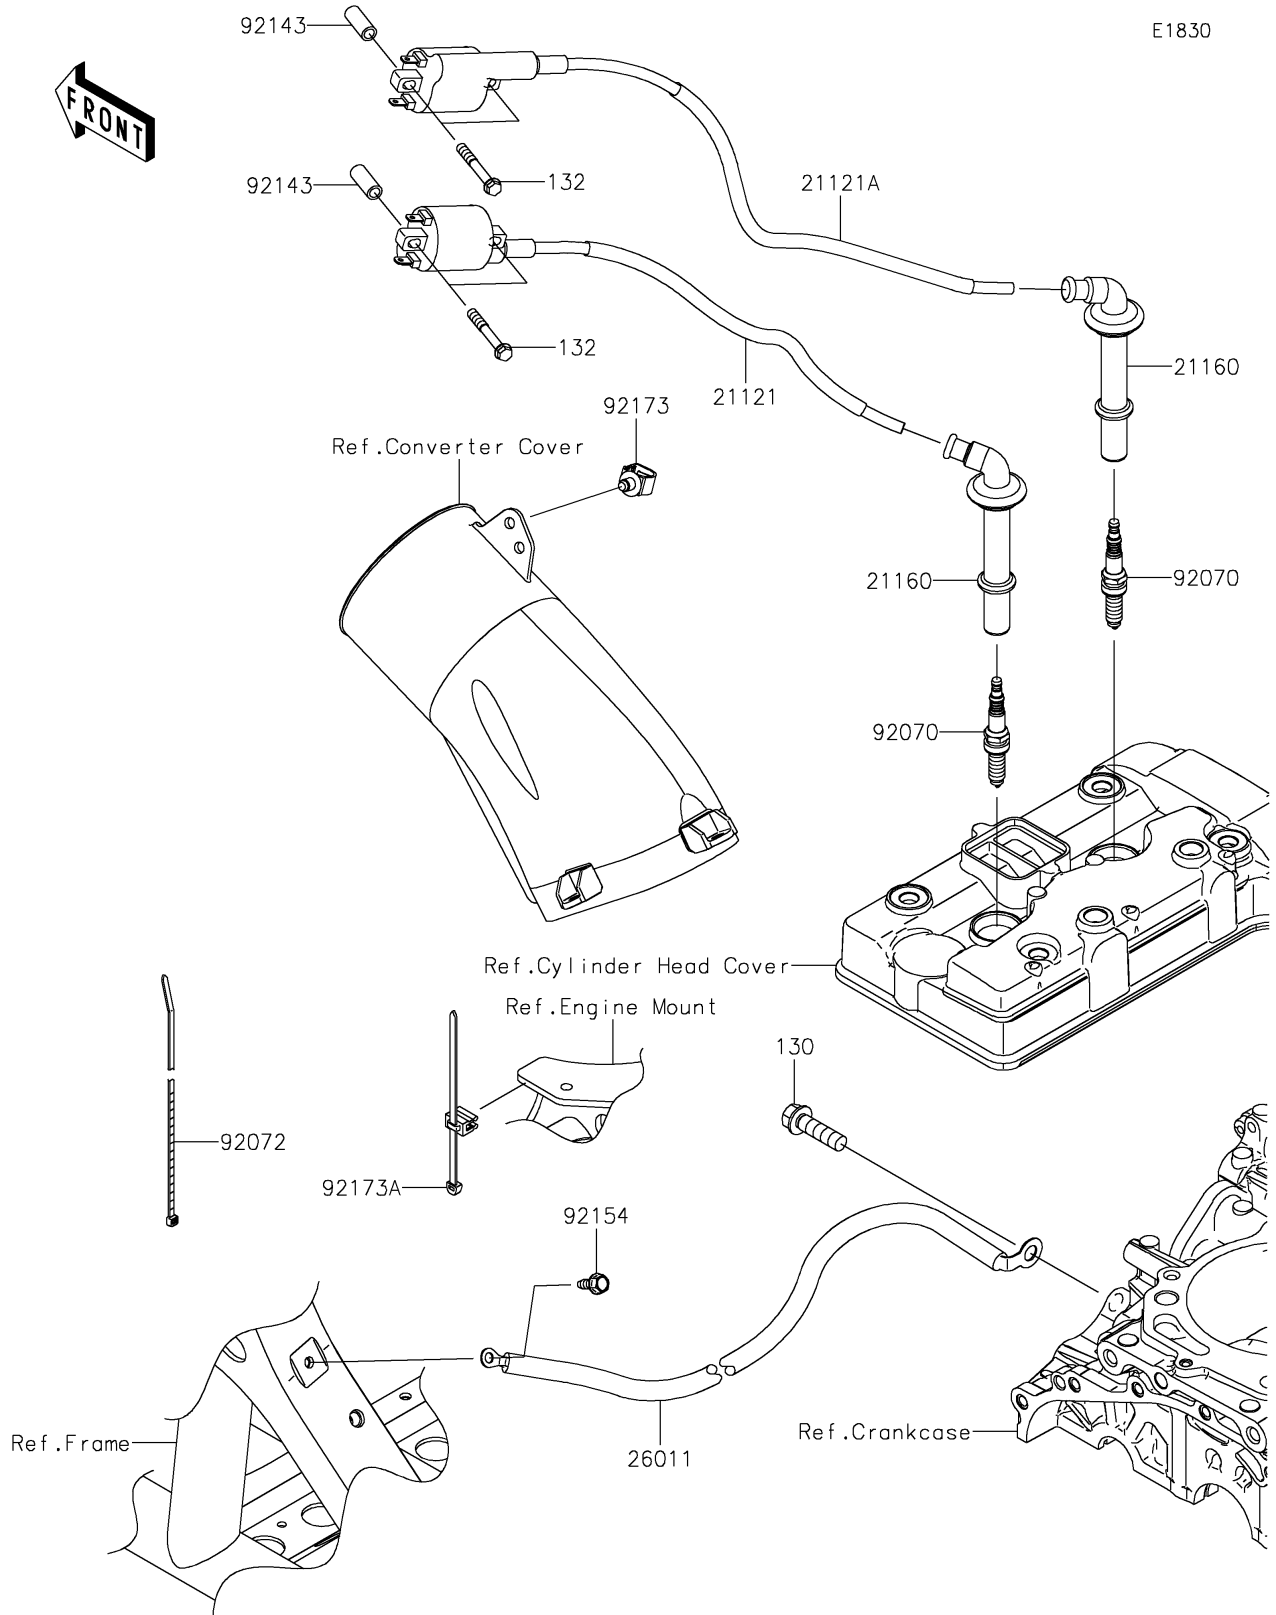

2023 Teryx KRX® 1000 PARTS DIAGRAM

Ignition System

2023 Teryx KRX® 1000 PARTS LIST

Ignition System

ITEM NAME	PART NUMBER	QUANTITY
COIL-IGNITION,#1 (Ref # 21121)	21121-0736	1
COIL-IGNITION,#2 (Ref # 21121A)	21121-0737	1
CAP-ASSY-PLUG (Ref # 21160)	21160-0027	2
WIRE-LEAD (Ref # 26011)	26011-2412	1
PLUG-SPARK,SILMAR9F9(NGK) (Ref # 92070)	92070-0721	2
BAND,L=292.1 (Ref # 92072)	92072-3509	2
COLLAR (Ref # 92143)	92143-1046	4
BOLT,FLANGED,6X16 (Ref # 92154)	92154-0551	1
CLAMP,12MM DIA. (Ref # 92173)	92173-0736	1
CLAMP (Ref # 92173A)	92173-2089	1
BOLT-FLANGED,10X35 (Ref # 130)	130BA1035	1
BOLT-FLANGED-SMALL,6X45 (Ref # 132)	132BA0645	4