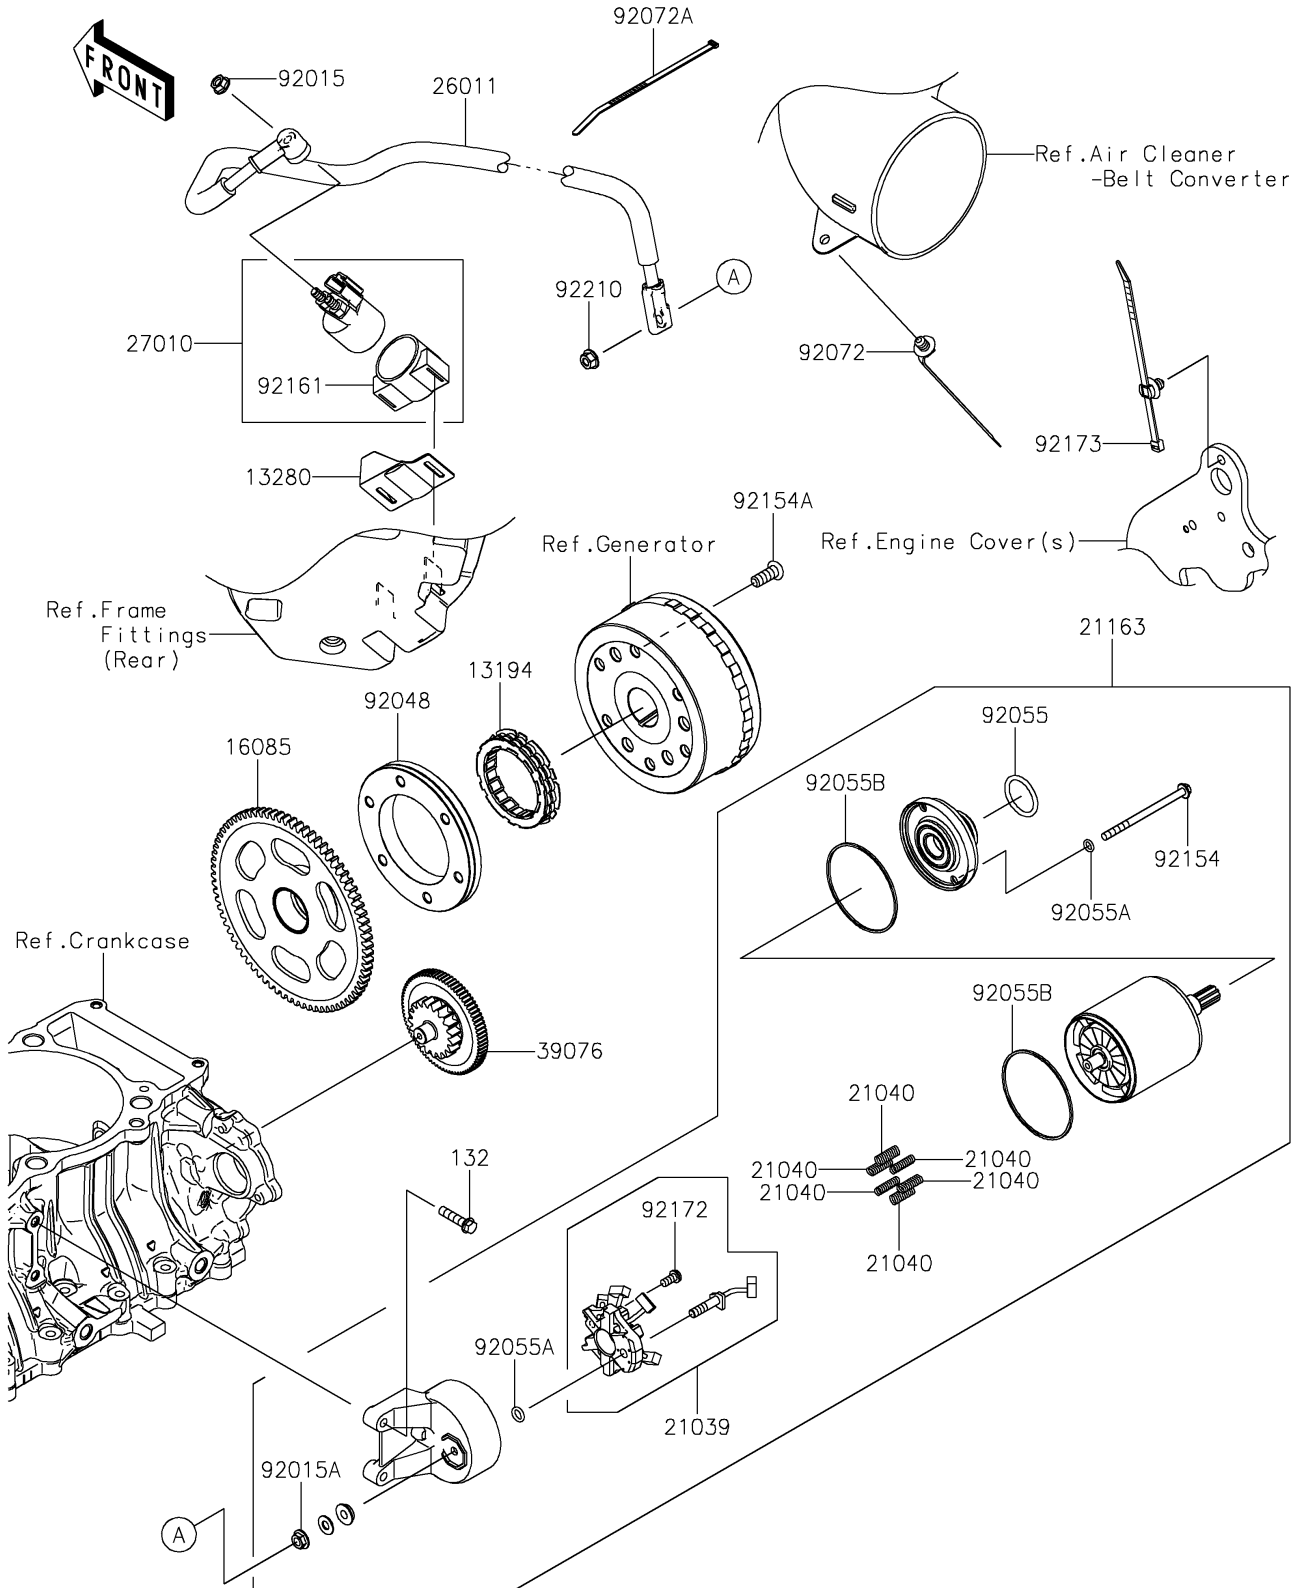

2024 TERYX KRX® 1000 PARTS DIAGRAM

Starter Motor

E1840

2024 TERYX KRX® 1000 PARTS LIST

Starter Motor

ITEM NAME	PART NUMBER	QUANTITY
CLUTCH-ONEWAY (Ref # 13194)	13194-0021	1
HOLDER,MAGNETIC SWITCH (Ref # 13280)	13280-0973	1
GEAR,76T (Ref # 16085)	16085-0691	1
BRUSH (Ref # 21039)	21039-0009	1
SPRING-BRUSH (Ref # 21040)	21040-0003	6
STARTER-ELECTRIC (Ref # 21163)	21163-0786	1
WIRE-LEAD (Ref # 26011)	26011-1914	1
SWITCH,MAGNETIC (Ref # 27010)	27010-0766	1
LIMITER (Ref # 39076)	39076-0039	1
NUT,FLANGED,6MM (Ref # 92015)	92015-1367	1
NUT,STARTER MOTOR (Ref # 92015A)	92015-1476	1
RACE (Ref # 92048)	92048-0041	1
RING-O (Ref # 92055)	92055-1276	1
RING-O,4.5X2.0 (Ref # 92055A)	92055-1370	3
RING-O,STARTER MOTOR (Ref # 92055B)	92055-1381	2
BAND,OS170-FT7(BLACK) (Ref # 92072)	92072-1414	1
BAND,L=292.1 (Ref # 92072A)	92072-3509	1
BOLT (Ref # 92154)	92154-0265	2
BOLT,TORX,8X20 (Ref # 92154A)	92154-0421	6
DAMPER,MAGNETIC SWITCH (Ref # 92161)	92161-1722	1
SCREW (Ref # 92172)	92172-0334	1
CLAMP (Ref # 92173)	92173-2188	1
NUT,6MM (Ref # 92210)	92210-0188	1
BOLT-FLANGED-SMALL,6X25 (Ref # 132)	132BA0625	2