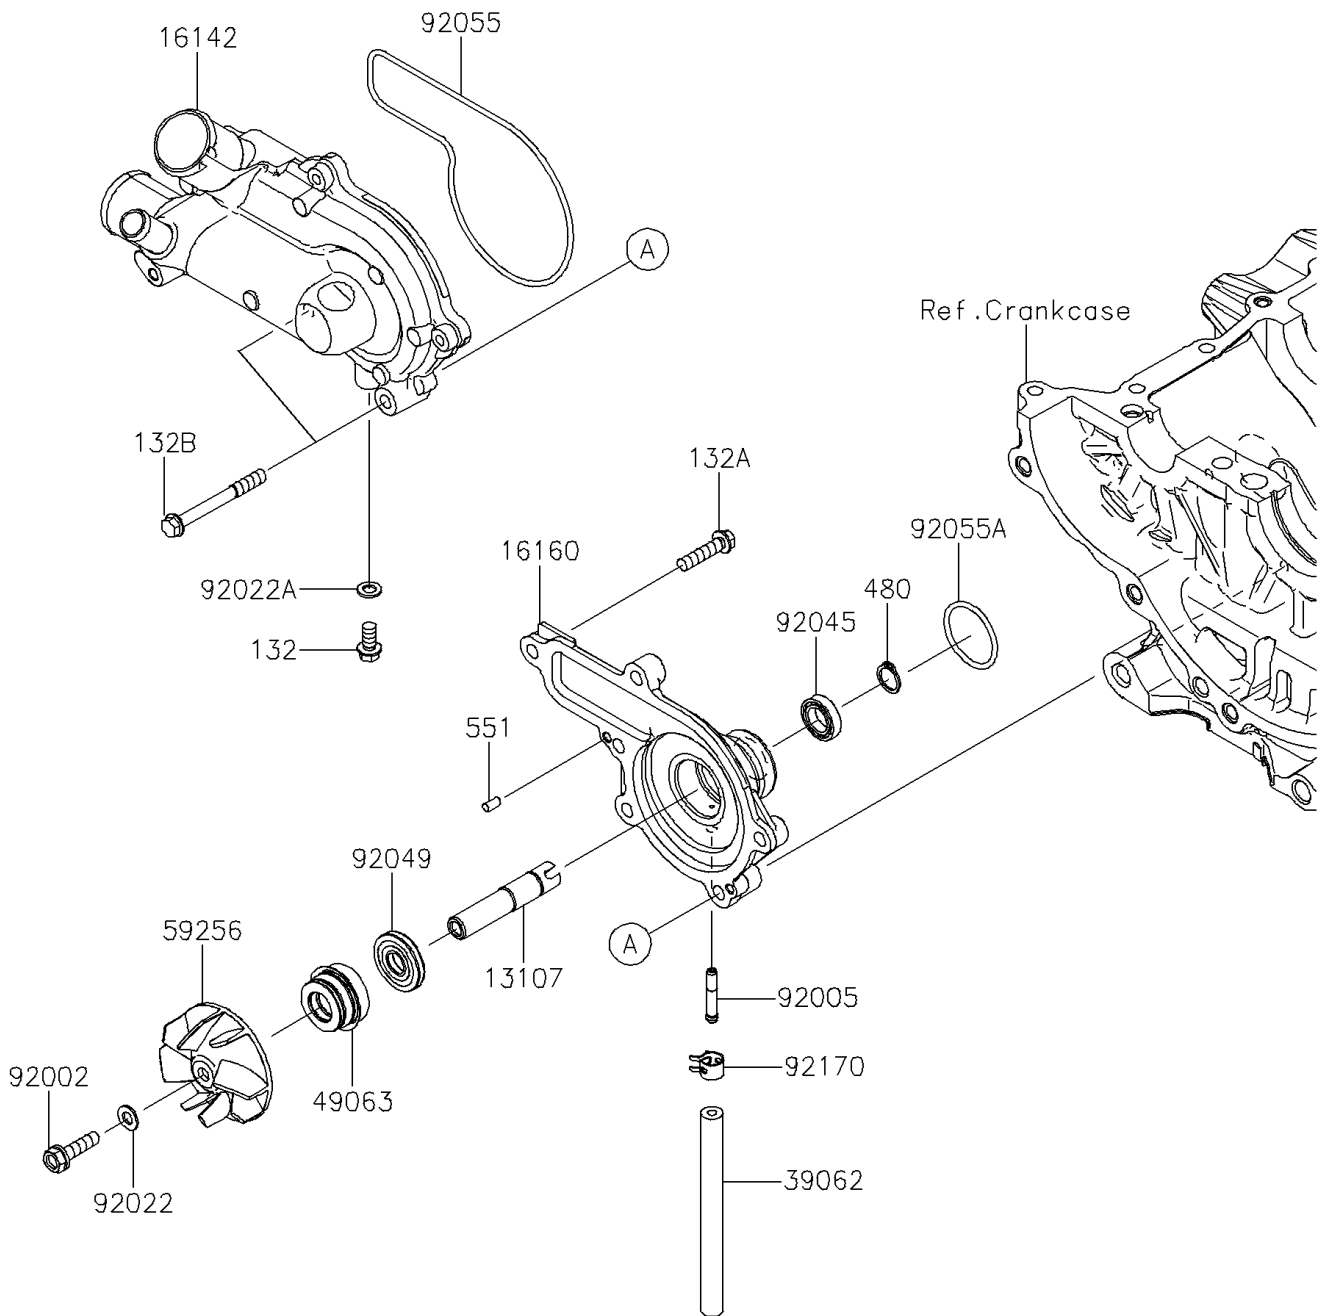

2023 TERYX KRX® 1000 PARTS DIAGRAM

Water Pump

E3031

2023 TERYX KRX® 1000 PARTS LIST

Water Pump

ITEM NAME	PART NUMBER	QUANTITY
SHAFT,WATER PUMP BODY (Ref # 13107)	13107-0894	1
COVER-PUMP,WATER (Ref # 16142)	16142-0756	1
BODY,WATER PUMP (Ref # 16160)	16160-0833	1
HOSE-COOLING,4X10X110 (Ref # 39062)	39062-0847	1
SEAL-MECHANICAL (Ref # 49063)	49063-1055	1
IMPELLER (Ref # 59256)	59256-0017	1
BOLT,6X22 (Ref # 92002)	92002-1154	1
FITTING (Ref # 92005)	92005-1264	1
WASHER,6.1X12X1 (Ref # 92022)	92022-077	1
WASHER,6.2X11X1 (Ref # 92022A)	92022-304	1
BEARING-BALL,6801P (Ref # 92045)	92045-0918	1
SEAL-OIL (Ref # 92049)	92049-0778	1
RING-O,WATER PUMP COVER (Ref # 92055)	92055-0921	1
RING-O,28.7X2.4 (Ref # 92055A)	92055-0922	1
CLAMP (Ref # 92170)	92170-1493	1
BOLT-FLANGED-SMALL,6X12 (Ref # 132)	132BA0612	1
BOLT-FLANGED-SMALL,6X25 (Ref # 132A)	132BA0625	4
BOLT-FLANGED-SMALL,6X55 (Ref # 132B)	132BA0655	2
CIRCLIP-TYPE-C,12MM (Ref # 480)	480J1200	1
PIN-DOWEL,4X8 (Ref # 551)	551A0408	2