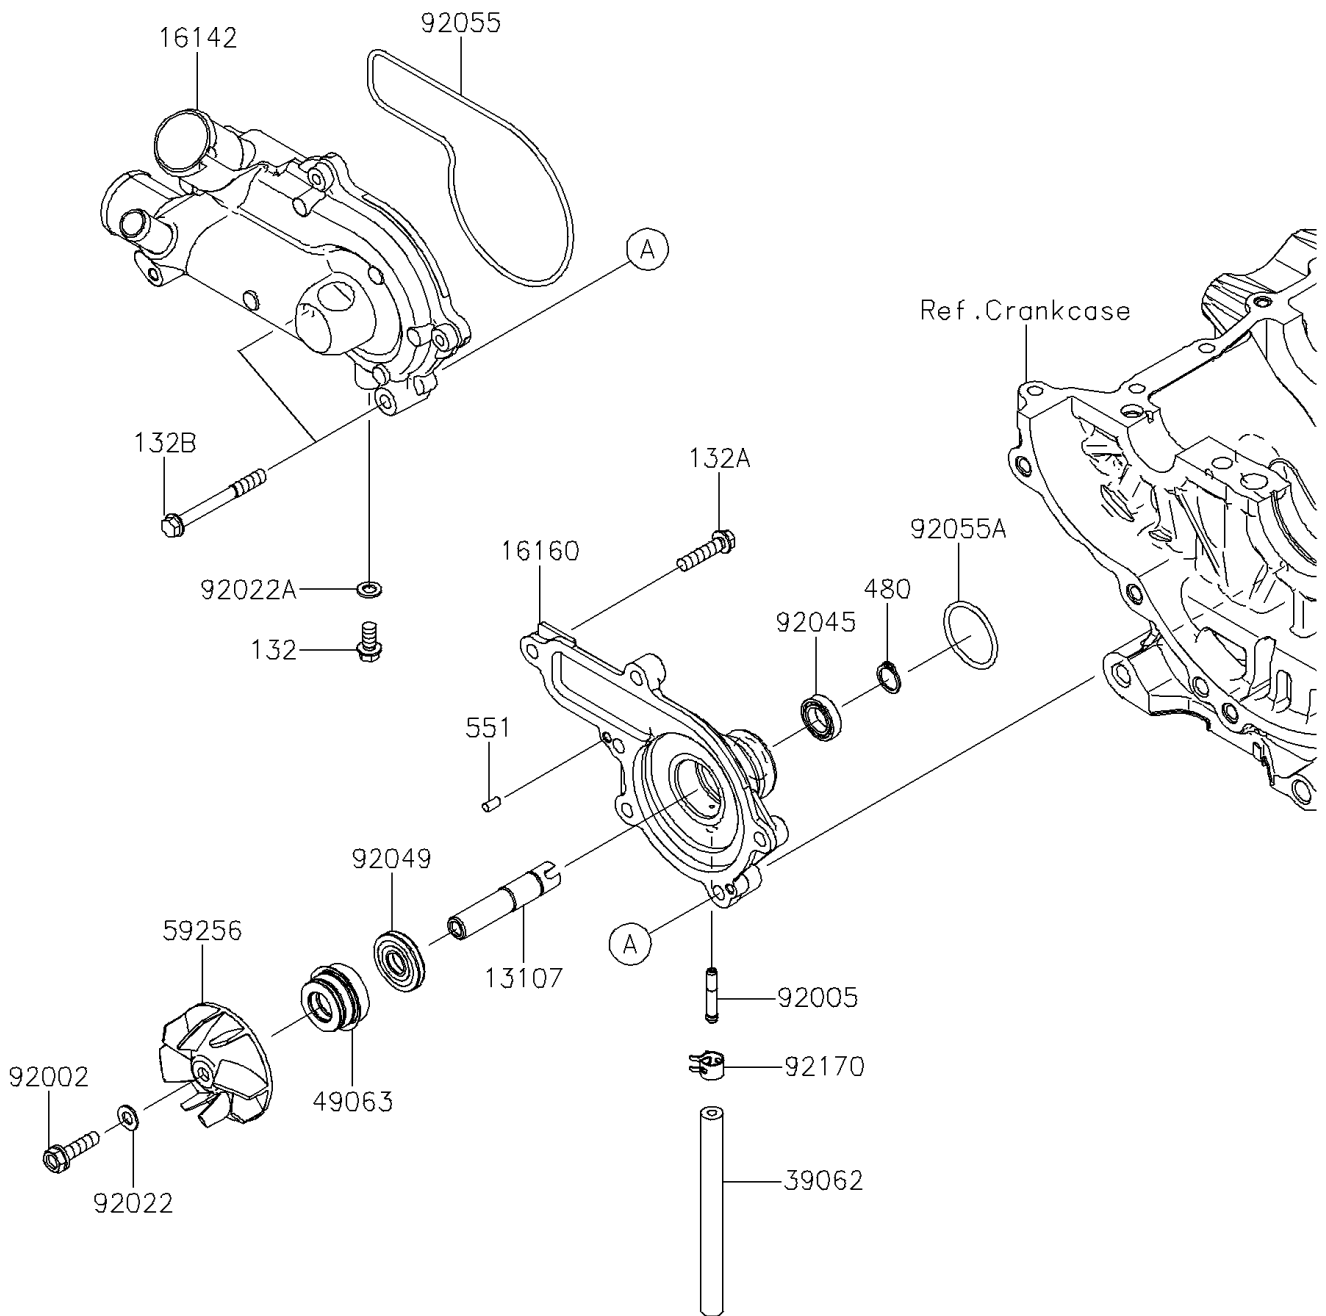

2024 TERYX KRX® 1000 PARTS DIAGRAM

Water Pump

E3031

2024 TERYX KRX® 1000 PARTS LIST

Water Pump

ITEM NAME	PART NUMBER	QUANTITY
SHAFT,WATER PUMP BODY (Ref # 13107)	13107-0894	1
COVER-PUMP,WATER (Ref # 16142)	16142-0756	1
BODY,WATER PUMP (Ref # 16160)	16160-0833	1
HOSE-COOLING,4X10X110 (Ref # 39062)	39062-0847	1
SEAL-MECHANICAL (Ref # 49063)	49063-1055	1
IMPELLER (Ref # 59256)	59256-0017	1
BOLT,6X22 (Ref # 92002)	92002-1154	1
FITTING (Ref # 92005)	92005-1264	1
WASHER,6.1X12X1 (Ref # 92022)	92022-077	1
WASHER,6.2X11X1 (Ref # 92022A)	92022-304	1
BEARING-BALL,6801P (Ref # 92045)	92045-0918	1
SEAL-OIL (Ref # 92049)	92049-0778	1
RING-O,WATER PUMP COVER (Ref # 92055)	92055-0921	1
RING-O,28.7X2.4 (Ref # 92055A)	92055-0922	1
CLAMP (Ref # 92170)	92170-1493	1
BOLT-FLANGED-SMALL,6X12 (Ref # 132)	132BA0612	1
BOLT-FLANGED-SMALL,6X25 (Ref # 132A)	132BA0625	4
BOLT-FLANGED-SMALL,6X55 (Ref # 132B)	132BA0655	2
CIRCLIP-TYPE-C,12MM (Ref # 480)	480J1200	1
PIN-DOWEL,4X8 (Ref # 551)	551A0408	2