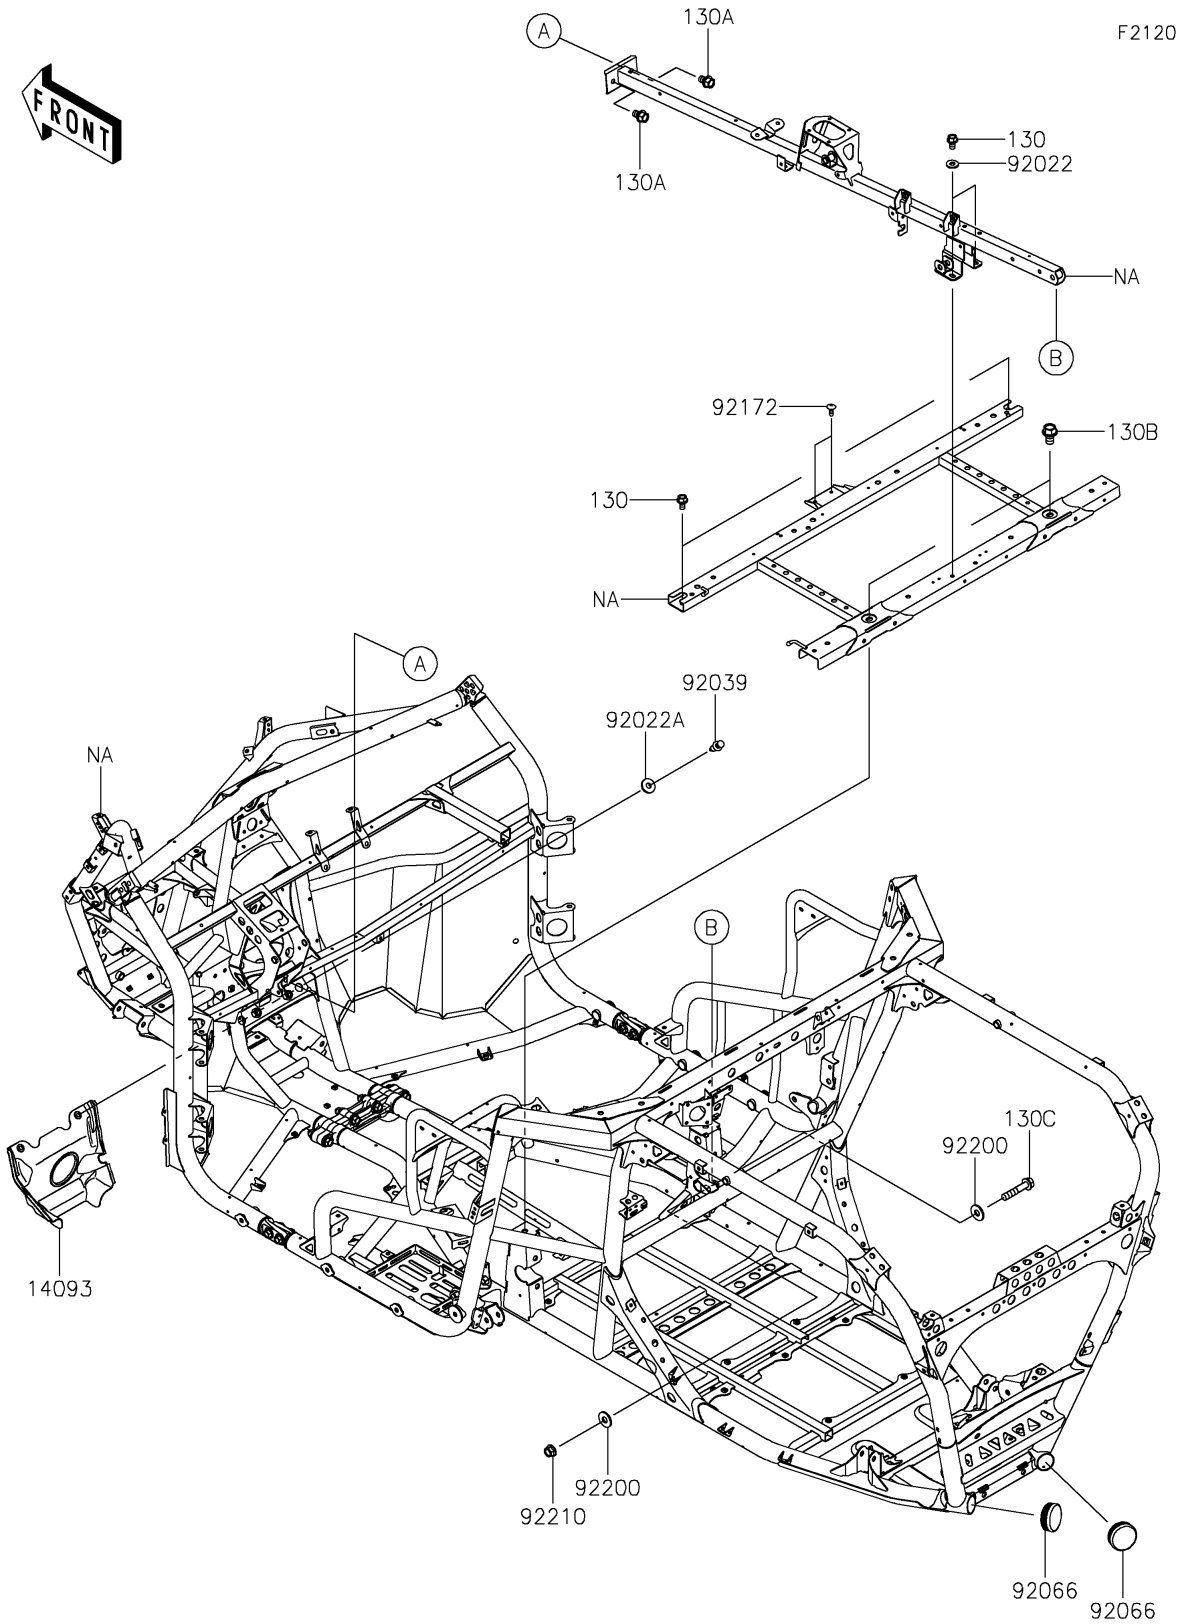

2024 Teryx KRX® 1000 PARTS DIAGRAM

Frame

2024 Teryx KRX® 1000 PARTS LIST

Frame

ITEM NAME	PART NUMBER	QUANTITY
COVER,PROPELLER SHAFT (Ref # 14093)	14093-1009	1
WASHER,8.2X19X2 (Ref # 92022)	92022-1533	2
WASHER,8.4X23X2.5 (Ref # 92022A)	92022-3744	2
RIVET (Ref # 92039)	92039-0776	2
PLUG,RR END (Ref # 92066)	92066-0926	2
SCREW,TAPPING,6X16 (Ref # 92172)	92172-0739	2
WASHER,11X26X2.6 (Ref # 92200)	92200-0352	2
NUT,LOCK,FLANGED,10MM (Ref # 92210)	92210-0276	1
BOLT-FLANGED,8X14 (Ref # 130)	130BA0814	4
BOLT-FLANGED,10X16 (Ref # 130A)	130BA1016	2
BOLT-FLANGED,12X20 (Ref # 130B)	130BA1220	2
BOLT-FLANGED,10X50 (Ref # 130C)	130CA1050	1