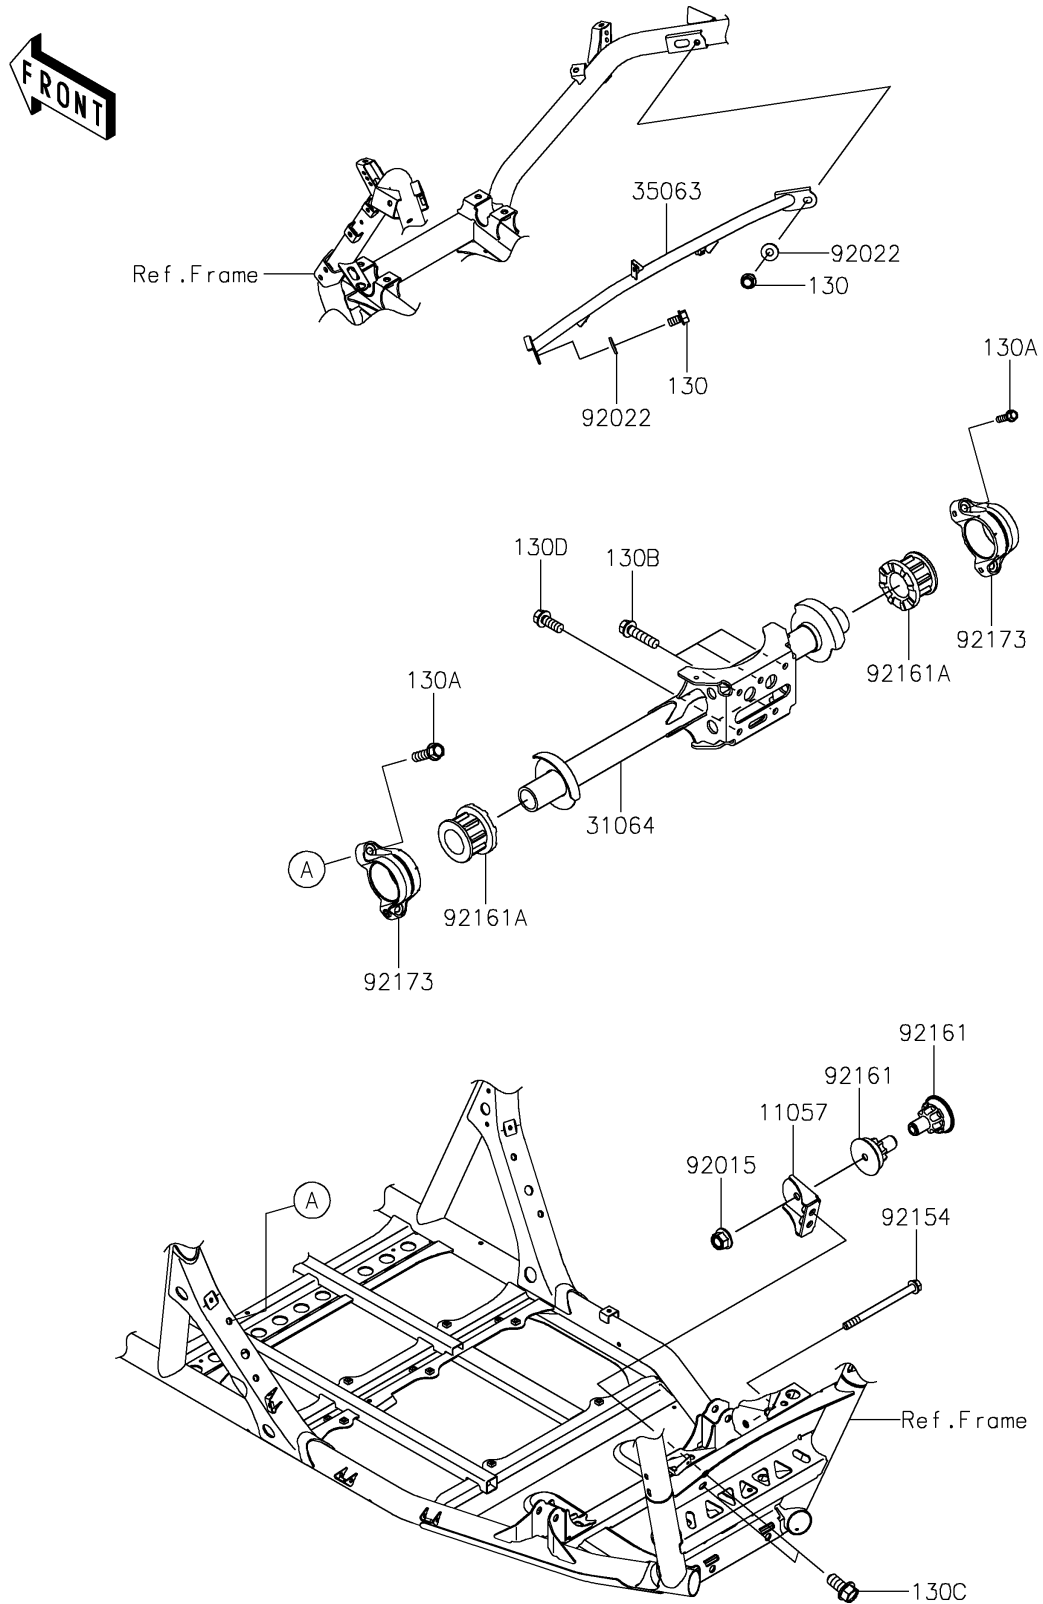

2024 Teryx KRX® 1000 PARTS DIAGRAM

Engine Mount

F2122

2024 Teryx KRX® 1000 PARTS LIST

Engine Mount

ITEM NAME	PART NUMBER	QUANTITY
BRACKET,RR (Ref # 11057)	11057-2103	1
PIPE-COMP,FR (Ref # 31064)	31064-0732	1
STAY,UPP (Ref # 35063)	35063-1466	1
NUT,LOCK,FLANGED,12MM (Ref # 92015)	92015-1433	1
WASHER,8.2X19X2 (Ref # 92022)	92022-1533	2
BOLT,FLANGED,12X160 (Ref # 92154)	92154-3916	1
DAMPER (Ref # 92161)	92161-2171	2
DAMPER (Ref # 92161A)	92161-2205	2
CLAMP (Ref # 92173)	92173-2399	2
BOLT-FLANGED,8X14 (Ref # 130)	130BA0814	2
BOLT-FLANGED,10X35 (Ref # 130A)	130CA1035	4
BOLT-FLANGED,10X40 (Ref # 130B)	130CA1040	3
BOLT-FLANGED,12X25 (Ref # 130C)	130CA1225	2
BOLT-FLANGED,10X25 (Ref # 130D)	130CB1025	2