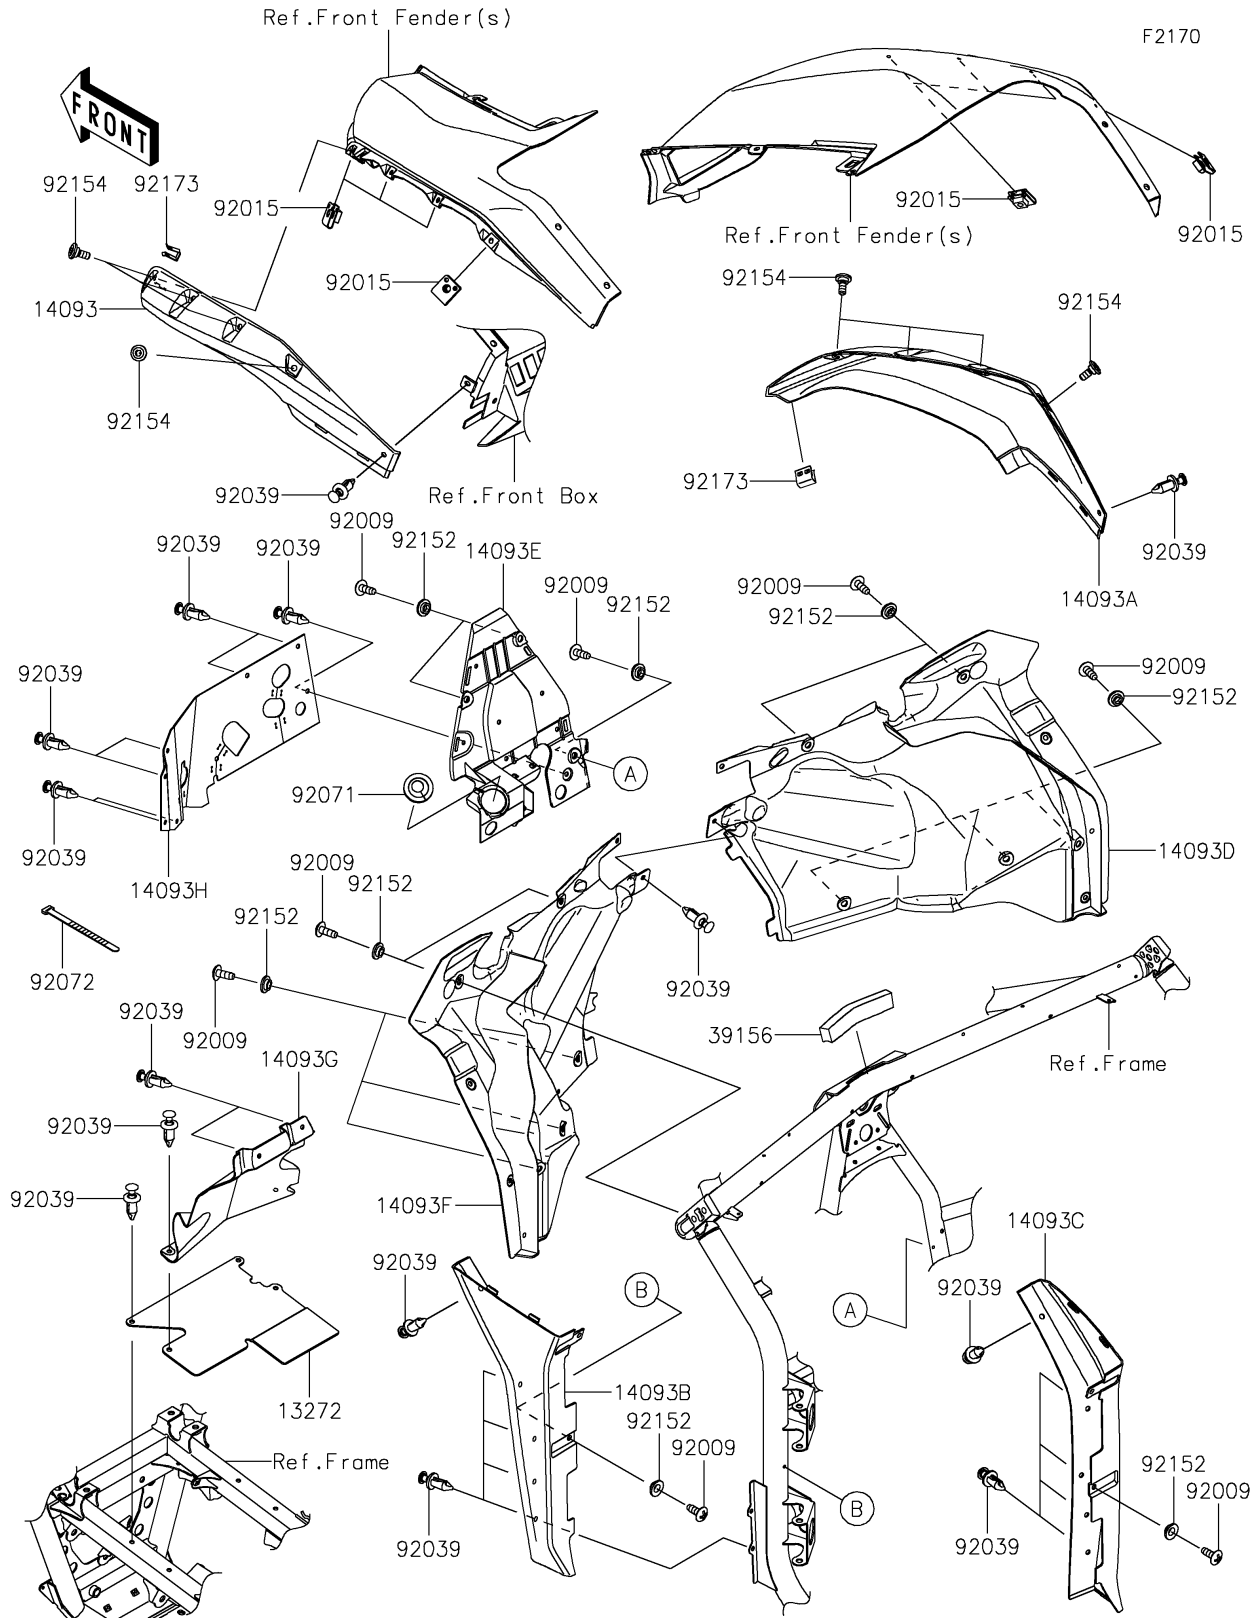

Kawasaki Let the good times roll[®]

2024 Teryx KRX[®] 1000 PARTS DIAGRAM

Fenders

2024 Teryx KRX® 1000 PARTS LIST

Fenders

ITEM NAME	PART NUMBER	QUANTITY
PLATE,FR FRAME (Ref # 13272)	13272-4143	1
COVER,FLAP,UPP,LH (Ref # 14093)	14093-0806	1
COVER,FLAP,UPP,RH (Ref # 14093A)	14093-0807	1
COVER,FLAP,LWR,LH (Ref # 14093B)	14093-0808	1
COVER,FLAP,LWR,RH (Ref # 14093C)	14093-0809	1
COVER,FLOOR UPP,RH (Ref # 14093D)	14093-0822	1
COVER,FLOOR UPP,CNT (Ref # 14093E)	14093-0823	1
COVER,FLOOR UPP,LH (Ref # 14093F)	14093-0824	1
COVER,WINDBREAK (Ref # 14093G)	14093-1390	1
COVER,RUBBER (Ref # 14093H)	14093-1455	1
PAD,20X170X30 (Ref # 39156)	39156-2436	1
SCREW,TAPPING,6X16 (Ref # 92009)	92009-1166	15
NUT,CLAMP,6MM (Ref # 92015)	92015-1678	8
RIVET (Ref # 92039)	92039-0776	26
GROMMET (Ref # 92071)	92071-0830	1
BAND,L=123 (Ref # 92072)	92072-030	5
COLLAR,6.3X9.5X4.1 (Ref # 92152)	92152-1571	15
BOLT (Ref # 92154)	92154-2474	8
CLAMP (Ref # 92173)	92173-2249	2