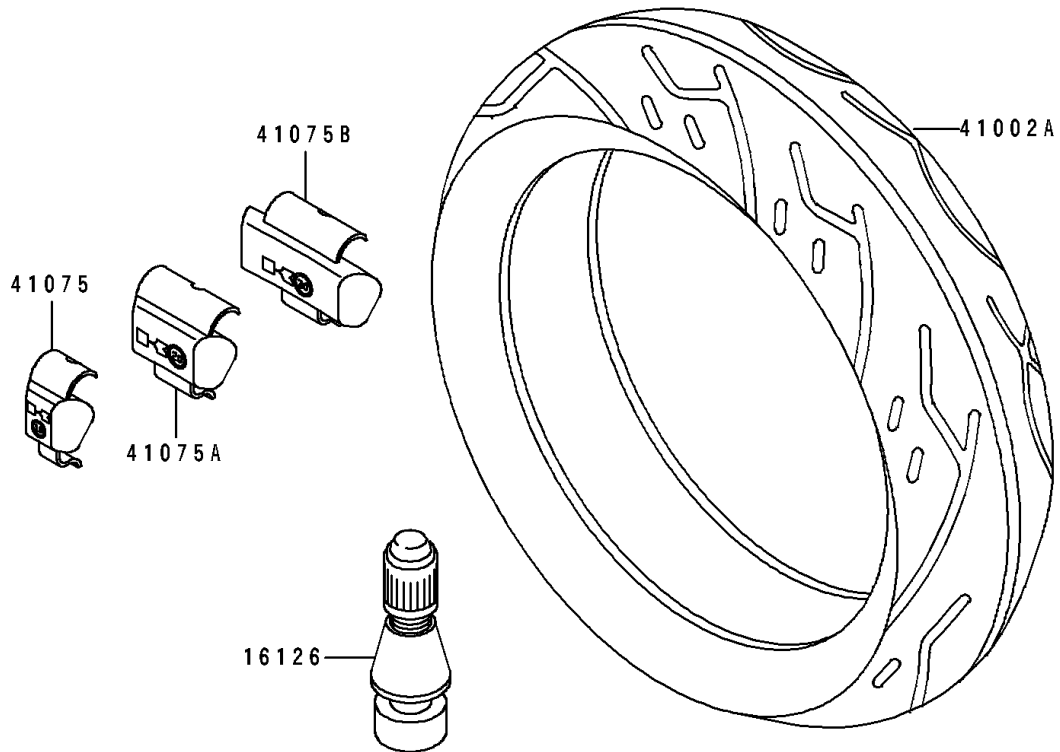

1992 Ninja® ZX™ -6 PARTS DIAGRAM

Tire

F2210

1992 Ninja® ZX™-6 PARTS LIST

Tire

ITEM NAME	PART NUMBER	QUANTITY
VALVE,TIRE (Ref # 16126)	16126-1140	2
TIRE,FR,120/60VR17-V250,K510F (Ref # 41002)	41002-1791	1
TIRE,RR,160/60VR17-V250,K510(D (Ref # 41002A)	41002-1792	1
BALANCER-WHEEL,10G,SILVER (Ref # 41075)	41075-1014	AR
BALANCER-WHEEL,20G,SILVER (Ref # 41075A)	41075-1015	AR
BALANCER-WHEEL,30G,SILVER (Ref # 41075B)	41075-1016	AR