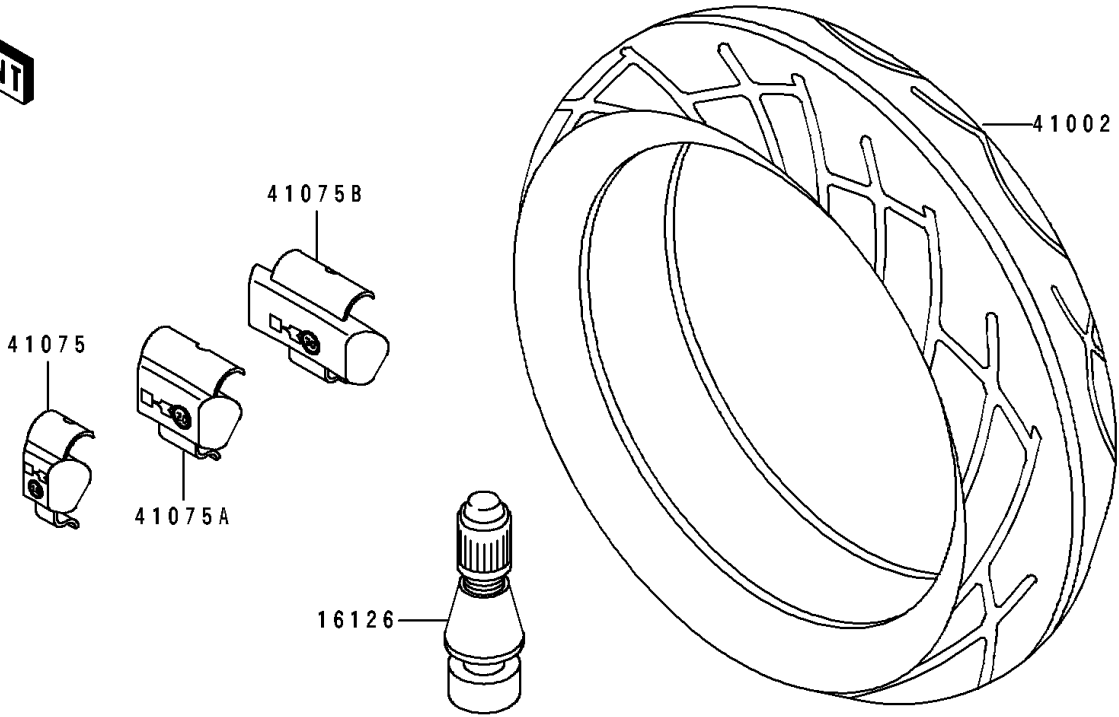

1992 Ninja® ZX™ -6 PARTS DIAGRAM

Tire

F2210

1992 Ninja® ZX™-6 PARTS LIST

Tire

ITEM NAME	PART NUMBER	QUANTITY
VALVE,TIRE (Ref # 16126)	16126-1140	2
TIRE,FR,120/60VR17-V250,K510F (Ref # 41002)	41002-1791	1
TIRE,RR,160/60VR17-V250,K510(D (Ref # 41002A)	41002-1792	1
BALANCER-WHEEL,10G,SILVER (Ref # 41075)	41075-1014	AR
BALANCER-WHEEL,20G,SILVER (Ref # 41075A)	41075-1015	AR
BALANCER-WHEEL,30G,SILVER (Ref # 41075B)	41075-1016	AR