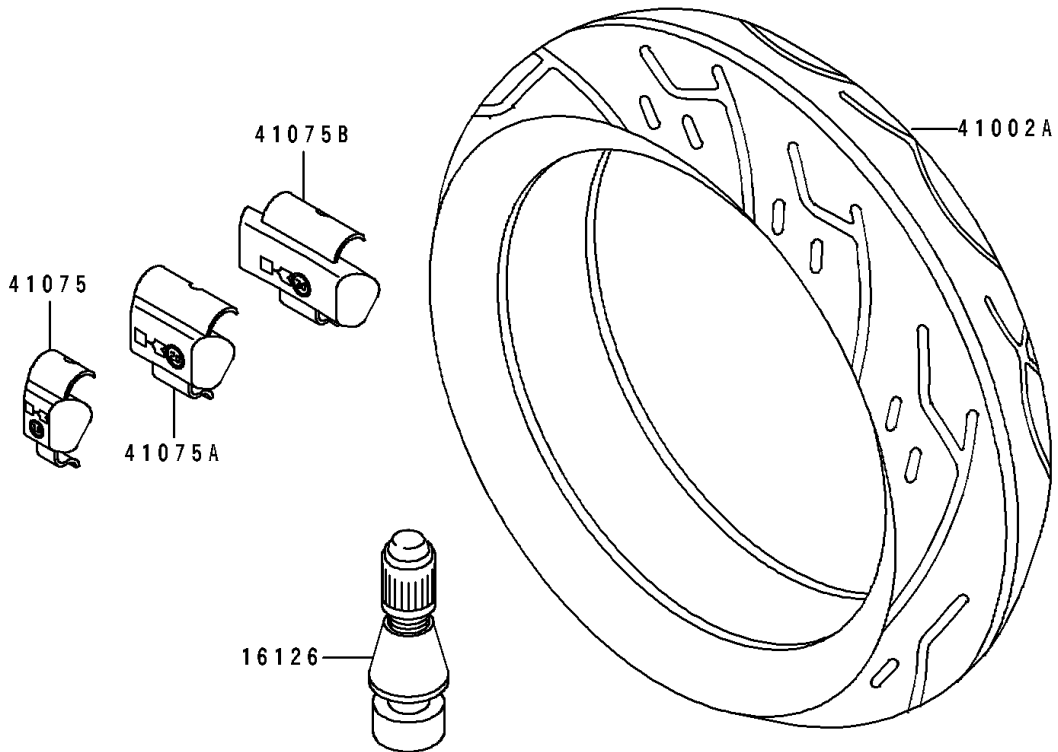

1993 Ninja® ZX™ -6 PARTS DIAGRAM

Tire

F2210

1993 Ninja® ZX™ -6 PARTS LIST

Tire

ITEM NAME	PART NUMBER	QUANTITY
VALVE,TIRE (Ref # 16126)	16126-1140	2
TIRE,FR,120/60VR17-V250,K510F (Ref # 41002)	41002-1791	1
TIRE,RR,160/60VR17-V250,K510(D (Ref # 41002A)	41002-1792	1
BALANCER-WHEEL,10G,SILVER (Ref # 41075)	41075-1014	AR
BALANCER-WHEEL,20G,SILVER (Ref # 41075A)	41075-1015	AR
BALANCER-WHEEL,30G,SILVER (Ref # 41075B)	41075-1016	AR