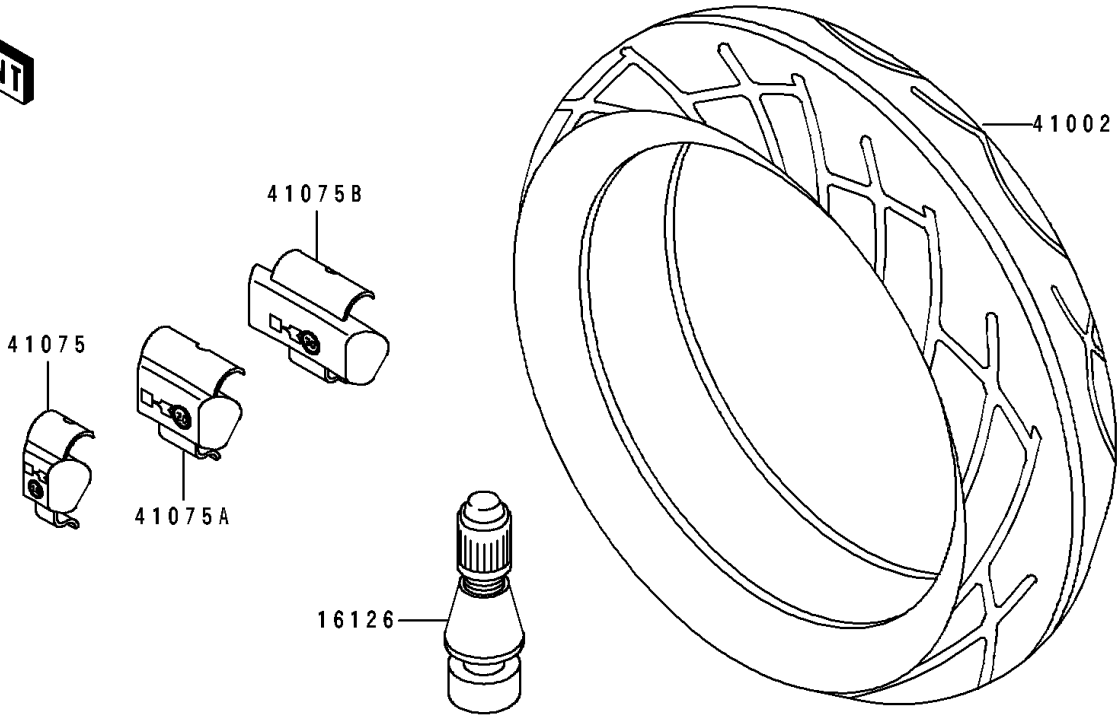

1993 Ninja® ZX™ -6 PARTS DIAGRAM

Tire

F2210

1993 Ninja® ZX™ -6 PARTS LIST

Tire

ITEM NAME	PART NUMBER	QUANTITY
VALVE,TIRE (Ref # 16126)	16126-1140	2
TIRE,FR,120/60VR17-V250,K510F (Ref # 41002)	41002-1791	1
TIRE,RR,160/60VR17-V250,K510(D (Ref # 41002A)	41002-1792	1
BALANCER-WHEEL,10G,SILVER (Ref # 41075)	41075-1014	AR
BALANCER-WHEEL,20G,SILVER (Ref # 41075A)	41075-1015	AR
BALANCER-WHEEL,30G,SILVER (Ref # 41075B)	41075-1016	AR