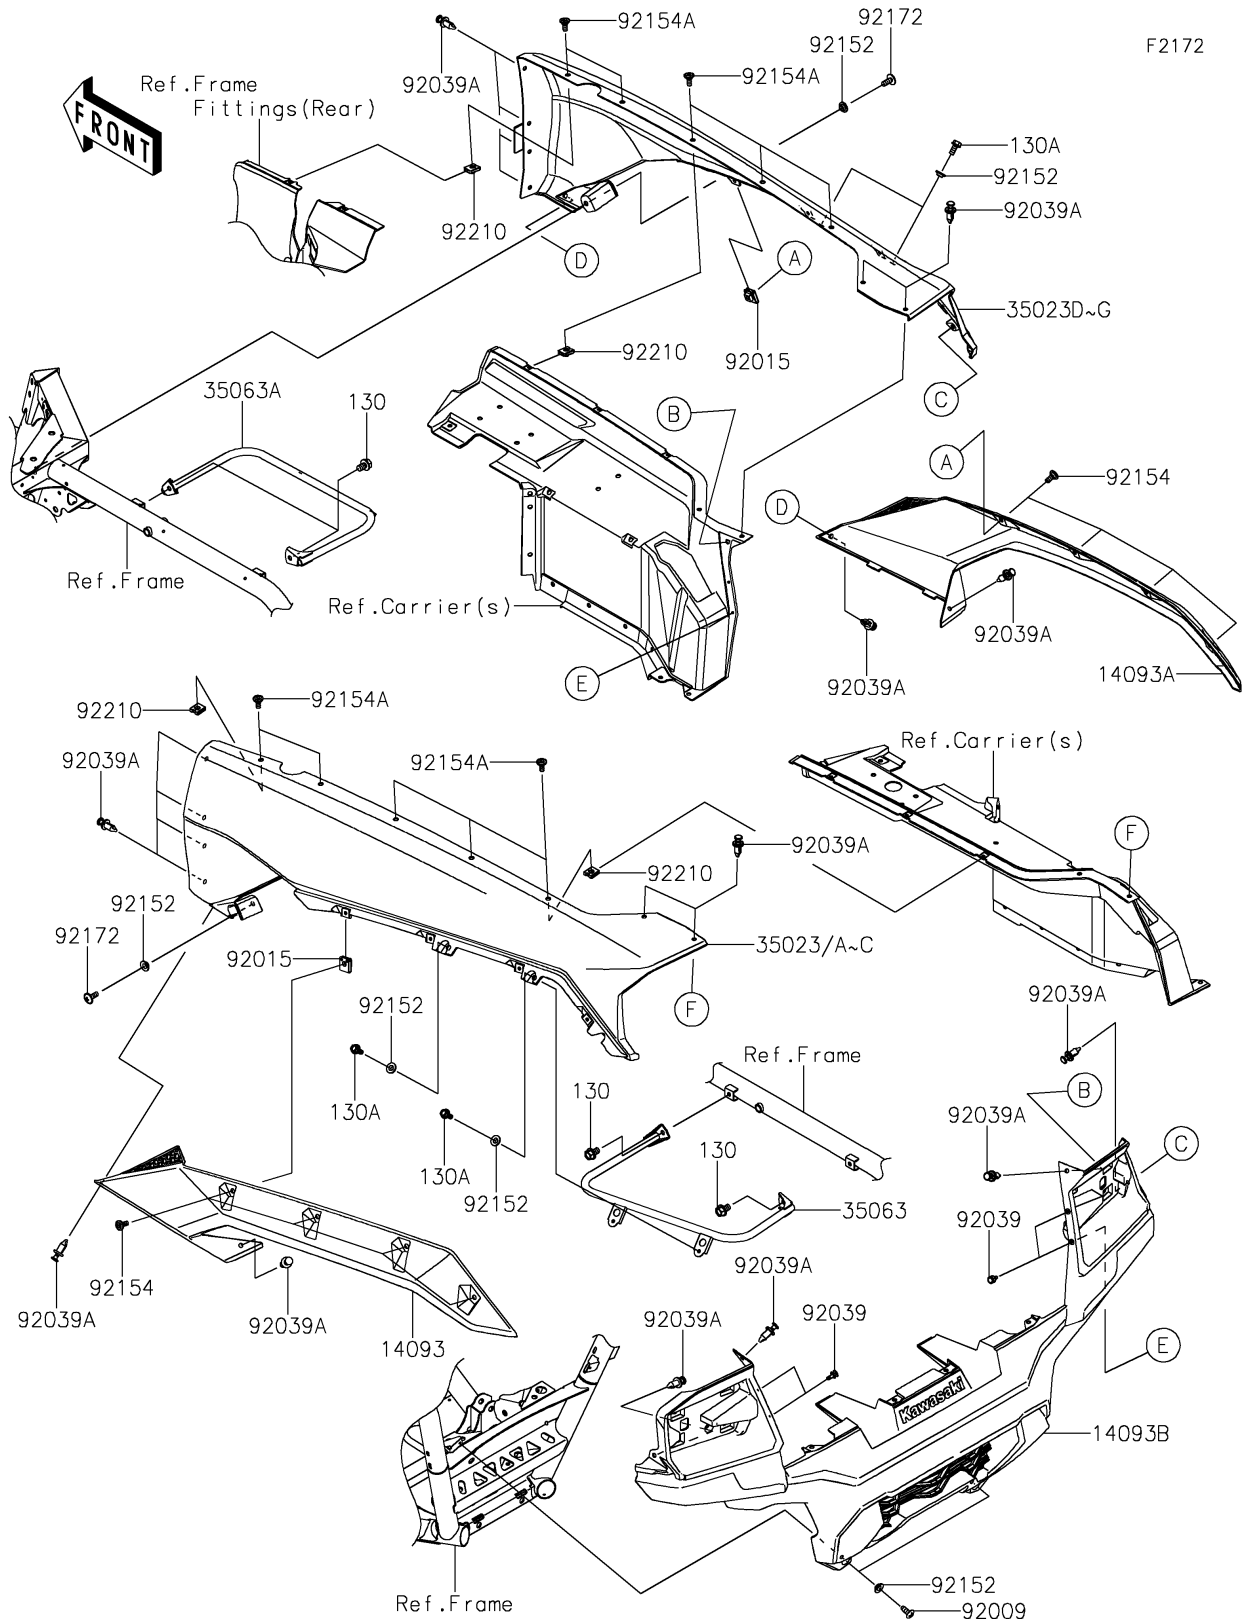

2023 TERYX KRX® 1000 PARTS DIAGRAM

Rear Fender(s)

2023 TERYX KRX® 1000 PARTS LIST

Rear Fender(s)

ITEM NAME	PART NUMBER	QUANTITY
COVER,FLAP,LH (Ref # 14093)	14093-0796	1
COVER,FLAP,RH (Ref # 14093A)	14093-0797	1
COVER,TAIL (Ref # 14093B)	14093-0798	1
FENDER-REAR,LH,L.GREEN (Ref # 35023)	35023-0453-290	1
FENDER-REAR,LH,S.RED (Ref # 35023B)	35023-0453-6B	1
FENDER-REAR,RH,L.GREEN (Ref # 35023D)	35023-0454-290	1
FENDER-REAR,RH,S.RED (Ref # 35023F)	35023-0454-6B	1
STAY,LH (Ref # 35063)	35063-1462	1
STAY,RH (Ref # 35063A)	35063-1463	1
SCREW,TAPPING,6X16 (Ref # 92009)	92009-1166	2
NUT,CLAMP,6MM (Ref # 92015)	92015-1678	8
RIVET (Ref # 92039)	92039-0046	4
RIVET (Ref # 92039A)	92039-0776	20
COLLAR,6.3X9.5X4.1 (Ref # 92152)	92152-1571	8
BOLT (Ref # 92154)	92154-2474	8
BOLT (Ref # 92154A)	92154-3957	10
SCREW,6X16 (Ref # 92172)	92172-0236	2
NUT (Ref # 92210)	92210-1125	10
BOLT-FLANGED,8X12 (Ref # 130)	130BA0812	4
BOLT-FLANGED,6X14 (Ref # 130A)	130CA0614	4