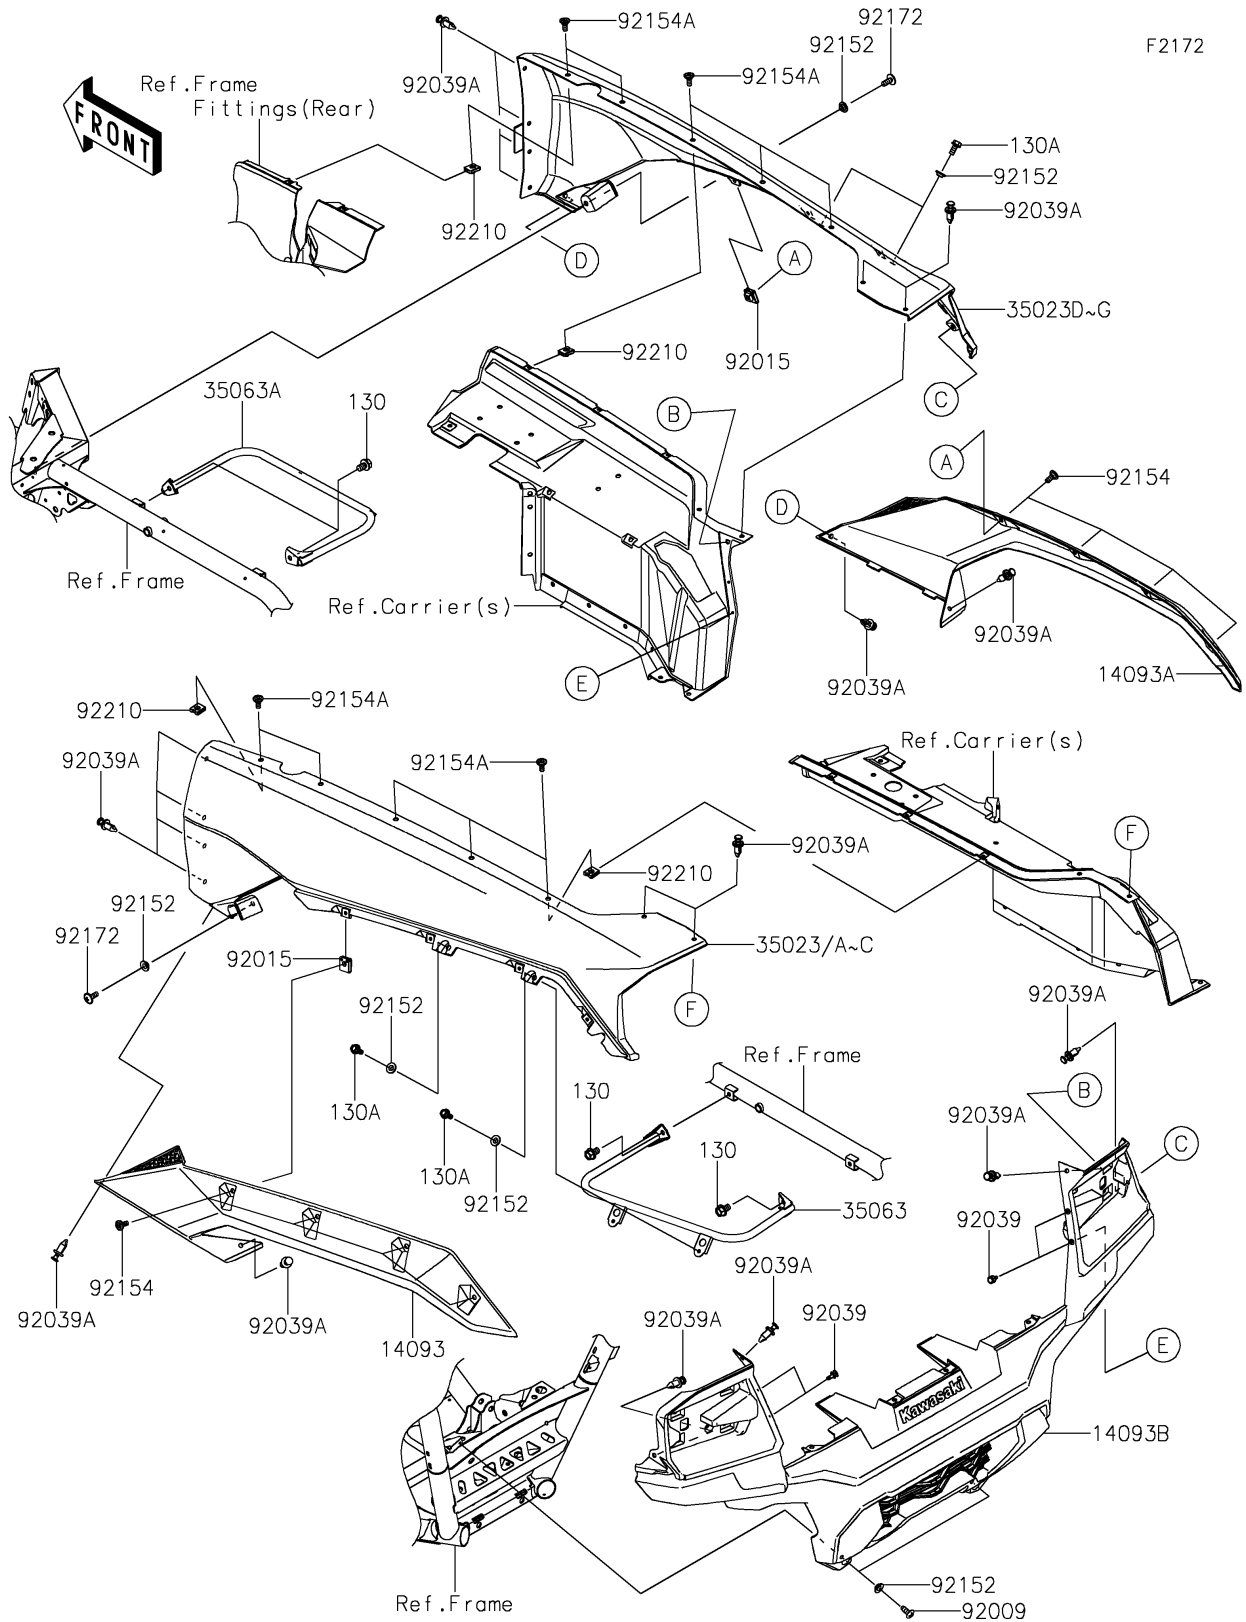

2024 Teryx KRX® 1000 PARTS DIAGRAM

Rear Fender(s)

2024 Teryx KRX® 1000 PARTS LIST

Rear Fender(s)

ITEM NAME	PART NUMBER	QUANTITY
COVER,FLAP,LH (Ref # 14093)	14093-0796	1
COVER,FLAP,RH (Ref # 14093A)	14093-0797	1
COVER,TAIL (Ref # 14093B)	14093-0798	1
FENDER-REAR,LH,M.S.BLUE (Ref # 35023A)	35023-0453-66W	1
FENDER-REAR,LH,S.RED (Ref # 35023B)	35023-0453-6B	1
FENDER-REAR,LH,M.L.GRAY (Ref # 35023C)	35023-0453-72U	1
FENDER-REAR,RH,M.S.BLUE (Ref # 35023E)	35023-0454-66W	1
FENDER-REAR,RH,S.RED (Ref # 35023F)	35023-0454-6B	1
FENDER-REAR,RH,M.L.GRAY (Ref # 35023G)	35023-0454-72U	1
STAY,LH (Ref # 35063)	35063-1462	1
STAY,RH (Ref # 35063A)	35063-1463	1
SCREW,TAPPING,6X16 (Ref # 92009)	92009-1166	2
NUT,CLAMP,6MM (Ref # 92015)	92015-1678	8
RIVET (Ref # 92039)	92039-0046	4
RIVET (Ref # 92039A)	92039-0776	20
COLLAR,6.3X9.5X4.1 (Ref # 92152)	92152-1571	8
BOLT (Ref # 92154)	92154-2474	8
BOLT (Ref # 92154A)	92154-3957	10
SCREW,6X16 (Ref # 92172)	92172-0236	2
NUT (Ref # 92210)	92210-1125	10
BOLT-FLANGED,8X12 (Ref # 130)	130BA0812	4
BOLT-FLANGED,6X14 (Ref # 130A)	130CA0614	4