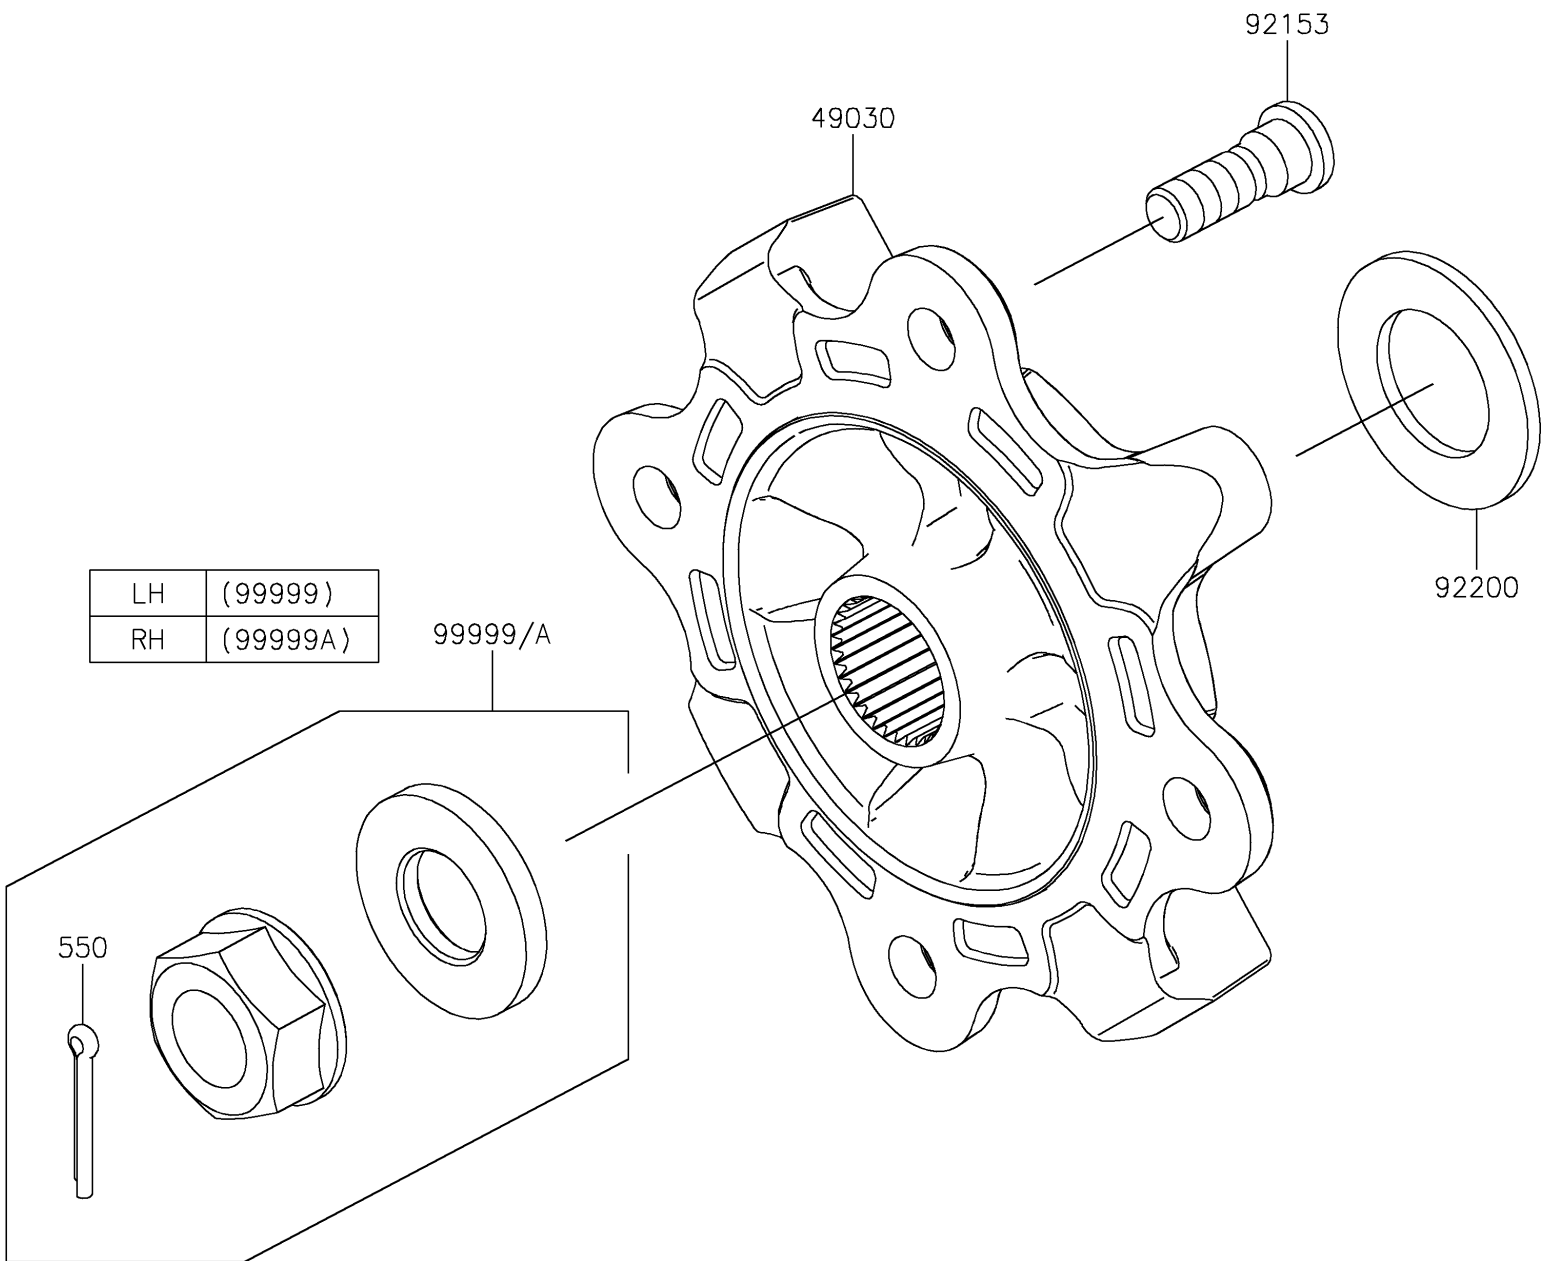

2024 Teryx KRX® 1000 PARTS DIAGRAM

Rear Hubs/Brakes

F2240

2024 Teryx KRX® 1000 PARTS LIST

Rear Hubs/Brakes

ITEM NAME	PART NUMBER	QUANTITY
HUB (Ref # 49030)	49030-0566	2
BOLT,12MM (Ref # 92153)	92153-1915	8
WASHER,33X56X3.5 (Ref # 92200)	92200-2332	2
KIT,LH AXLE NUT (Ref # 99999)	99999-0726	1
KIT,RH AXLE NUT (Ref # 99999A)	99999-0727	1
PIN-COTTER,4.0X30 (Ref # 550)	550AA4030	1