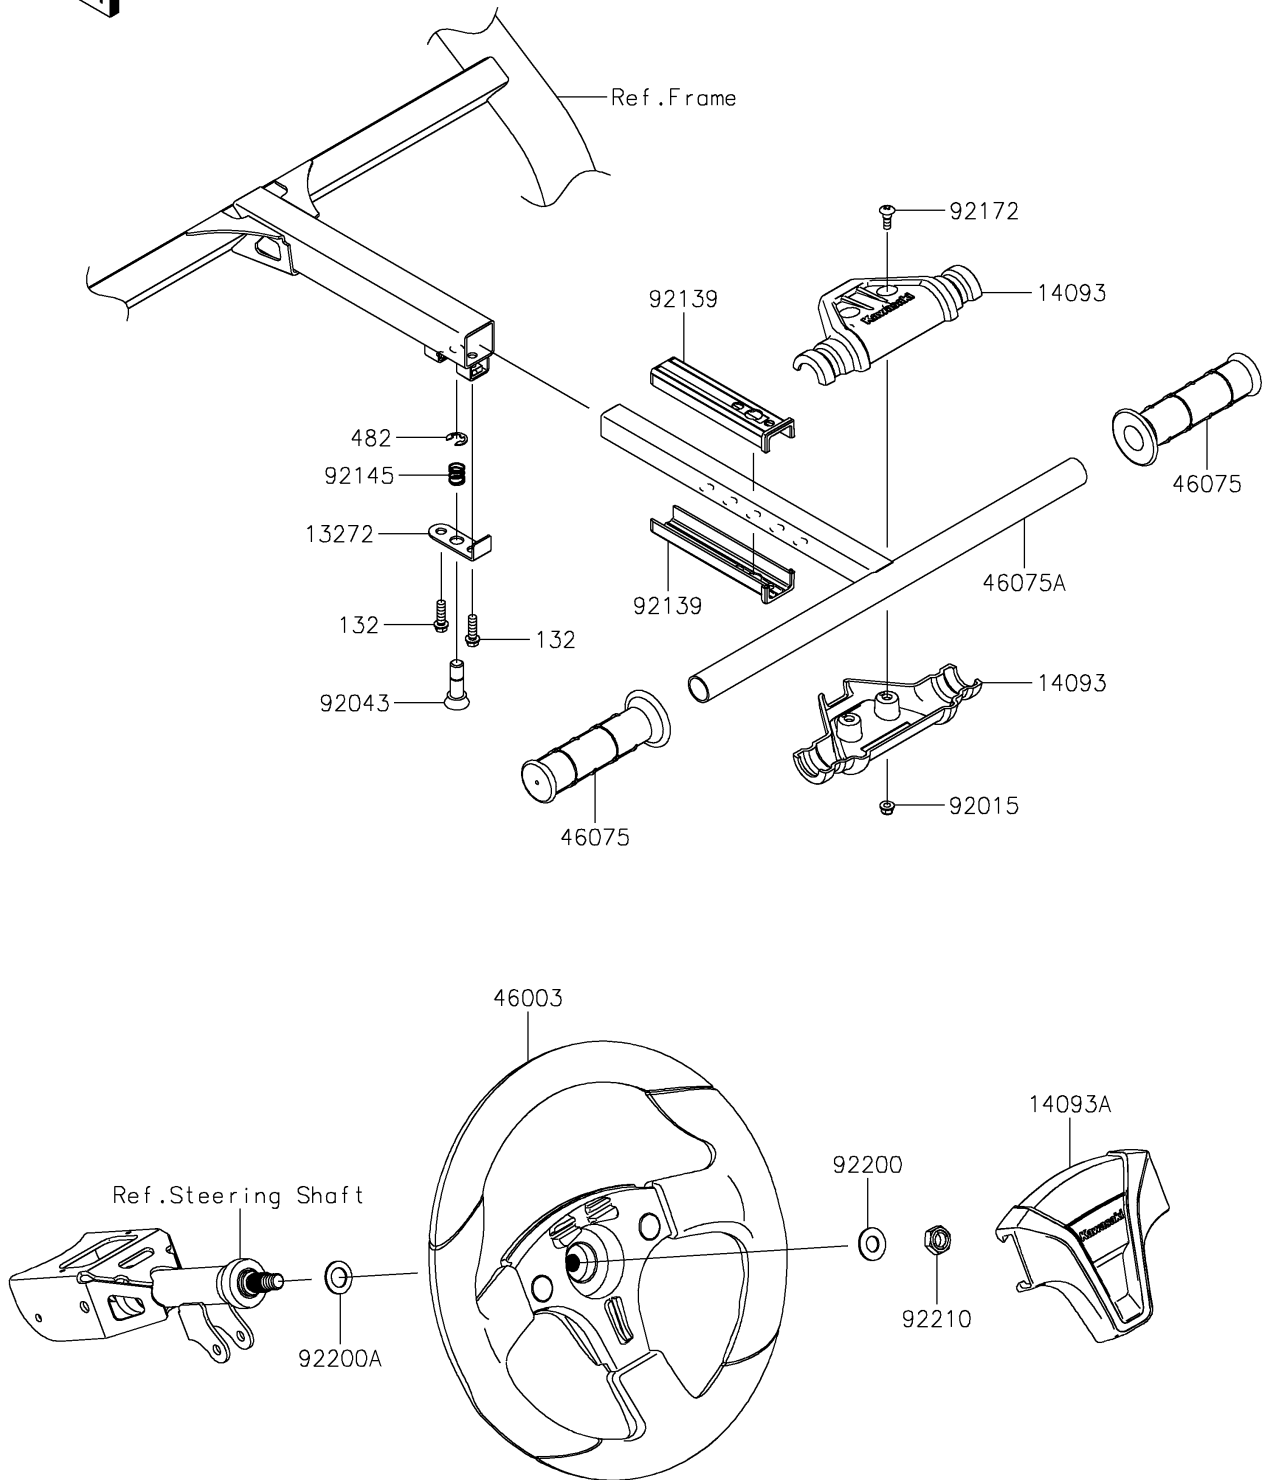

# 2024 TERYX KRX® 1000 PARTS DIAGRAM

Steering Wheel

F2311

## 2024 TERYX KRX® 1000 PARTS LIST

### Steering Wheel

ITEM NAME	PART NUMBER	QUANTITY
PLATE (Ref # 13272)	13272-3869	1
COVER,PASSENGER GRIP (Ref # 14093)	14093-0802	2
COVER,HANDLE (Ref # 14093A)	14093-0803	1
HANDLE (Ref # 46003)	46003-0809	1
GRIP (Ref # 46075)	46075-0065	2
GRIP,PIPE (Ref # 46075A)	46075-0658	1
NUT,LOCK,FLANGED,5MM (Ref # 92015)	92015-1752	2
PIN (Ref # 92043)	92043-7503	1
BUSHING (Ref # 92139)	92139-1143	2
SPRING (Ref # 92145)	92145-7507	1
SCREW,5MM (Ref # 92172)	92172-0261	2
WASHER,12.1X25X1.6 (Ref # 92200)	92200-0455	1
WASHER,15X25X1.6 (Ref # 92200A)	92200-0460	1
NUT,LOCK,12MM (Ref # 92210)	92210-1249	1
BOLT-FLANGED-SMALL,6X20 (Ref # 132)	132BB0620	2
CIRCLIP-TYPE-E,8MM (Ref # 482)	482EA8000	1