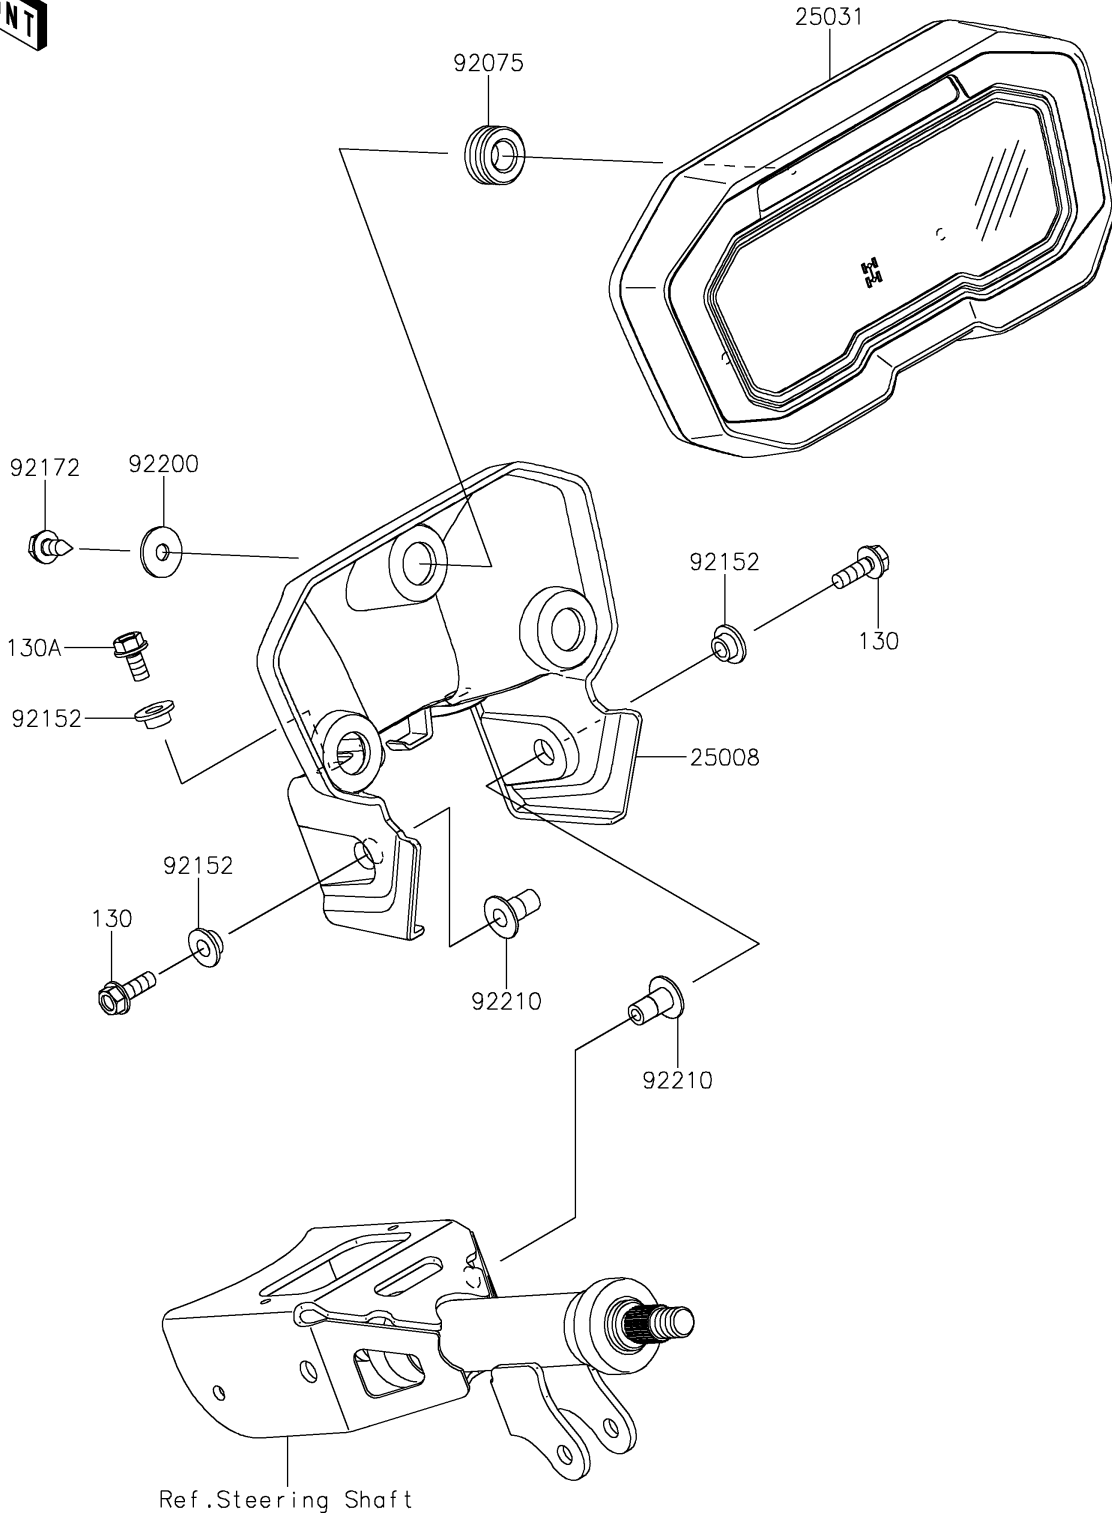

2023 Teryx KRX® 1000 PARTS DIAGRAM

Meter(s)

F2530

2023 Teryx KRX® 1000 PARTS LIST

Meter(s)

ITEM NAME	PART NUMBER	QUANTITY
BRACKET-METER (Ref # 25008)	25008-0049	1
METER-ASSY,LCD (Ref # 25031)	25031-1315	1
DAMPER (Ref # 92075)	92075-1898	3
COLLAR,6.5X10X6.2 (Ref # 92152)	92152-1511	4
SCREW,TAPPING,6X16 (Ref # 92172)	92172-1313	3
WASHER,6.5X20X1.6 (Ref # 92200)	92200-0283	3
NUT,METER BKT SIDE (Ref # 92210)	92210-1760	2
BOLT-FLANGED,6X18 (Ref # 130)	130BA0618	2
BOLT-FLANGED,6X12 (Ref # 130A)	130CA0612	2