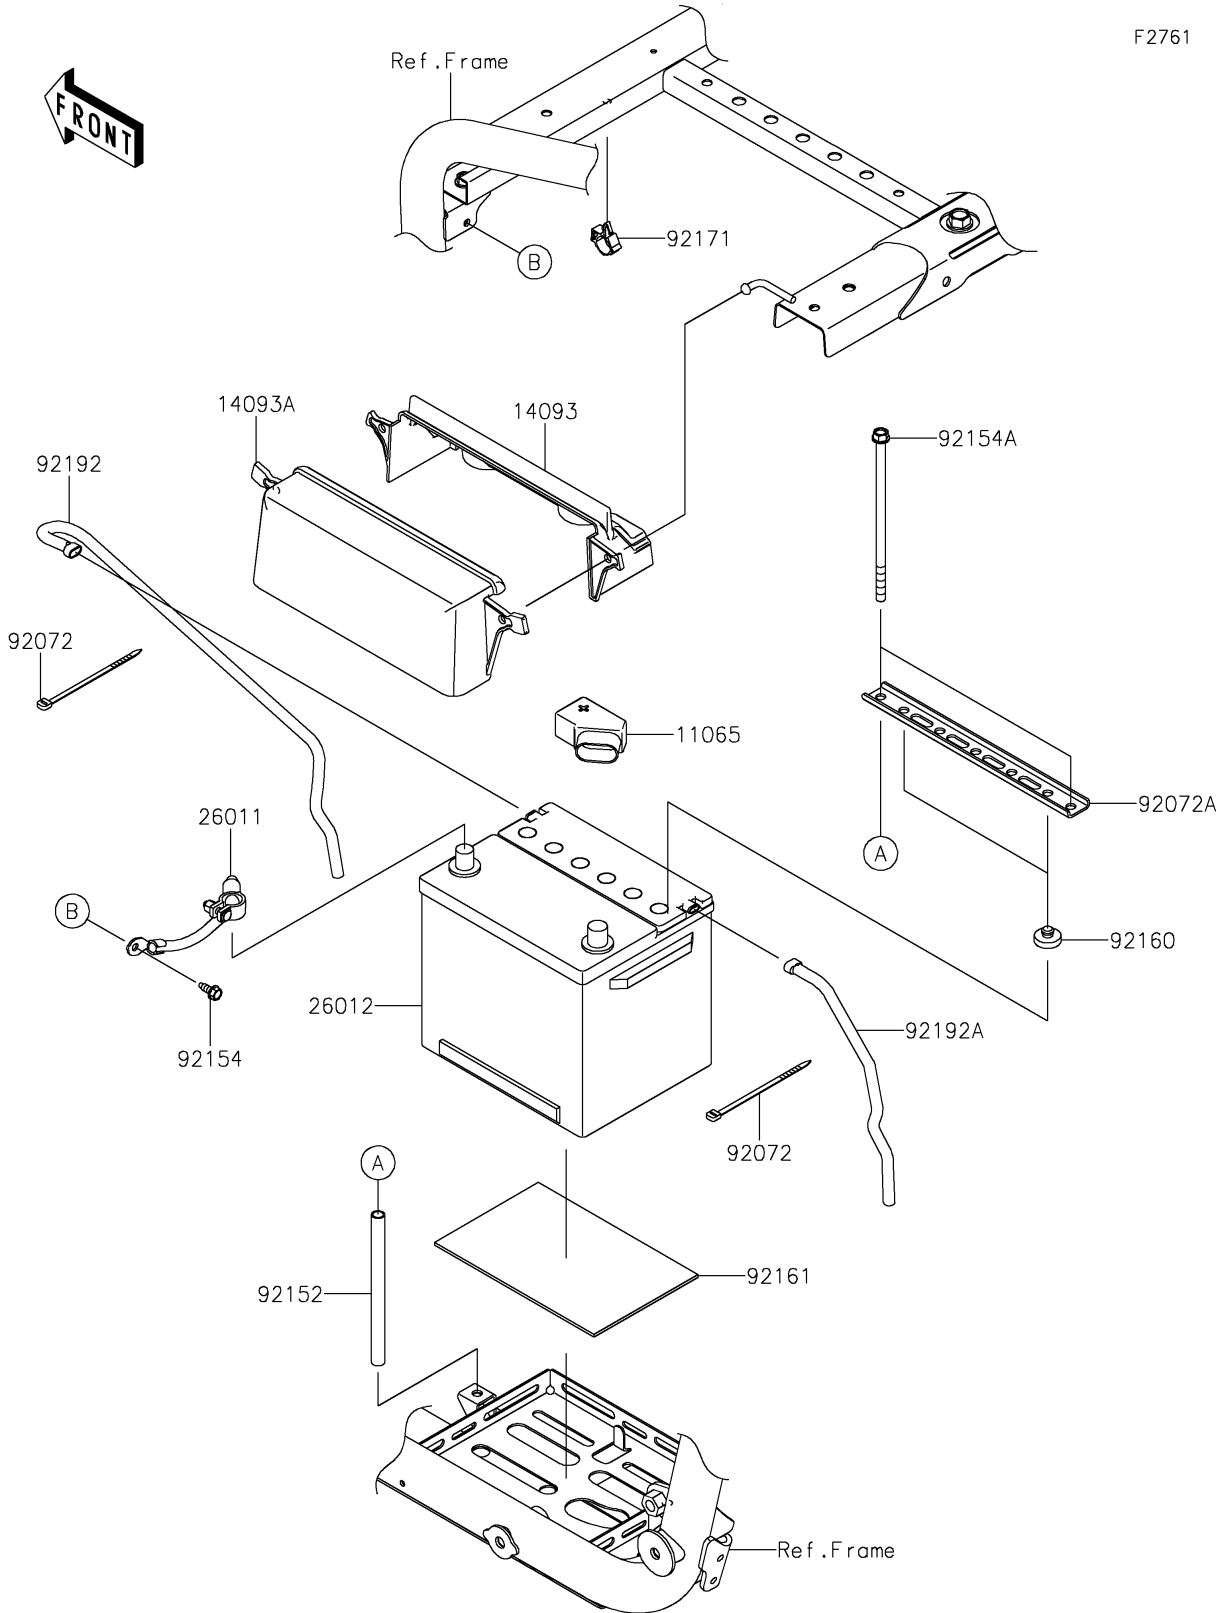

2023 Teryx KRX® 1000 PARTS DIAGRAM

Battery

2023 Teryx KRX® 1000 PARTS LIST

Battery

ITEM NAME	PART NUMBER	QUANTITY
CAP (Ref # 11065)	11065-0850	1
COVER,BATTERY TERMINAL,INNER (Ref # 14093)	14093-0800	1
COVER,BATTERY TERMINAL,OUTER (Ref # 14093A)	14093-0801	1
WIRE-LEAD,BATTERY(-) (Ref # 26011)	26011-1871	1
BATTERY,WET,(26R) (Ref # 26012)	26012-7501	1
BAND,92X2.4 (Ref # 92072)	92072-0791	2
BAND,BATTERY (Ref # 92072A)	92072-0844	1
COLLAR,9.4X12.7X160 (Ref # 92152)	92152-2584	2
BOLT,FLANGED,6X16 (Ref # 92154)	92154-0551	1
BOLT,FLANGED,8X175 (Ref # 92154A)	92154-3973	2
DAMPER (Ref # 92160)	92160-1396	2
DAMPER (Ref # 92161)	92161-0578	1
CLAMP,BRAKE HOSE (Ref # 92171)	92171-0316	1
TUBE,BREATHER,7X10X500 (Ref # 92192)	92192-2256	1
TUBE,BREATHER,7X10X300 (Ref # 92192A)	92192-2257	1