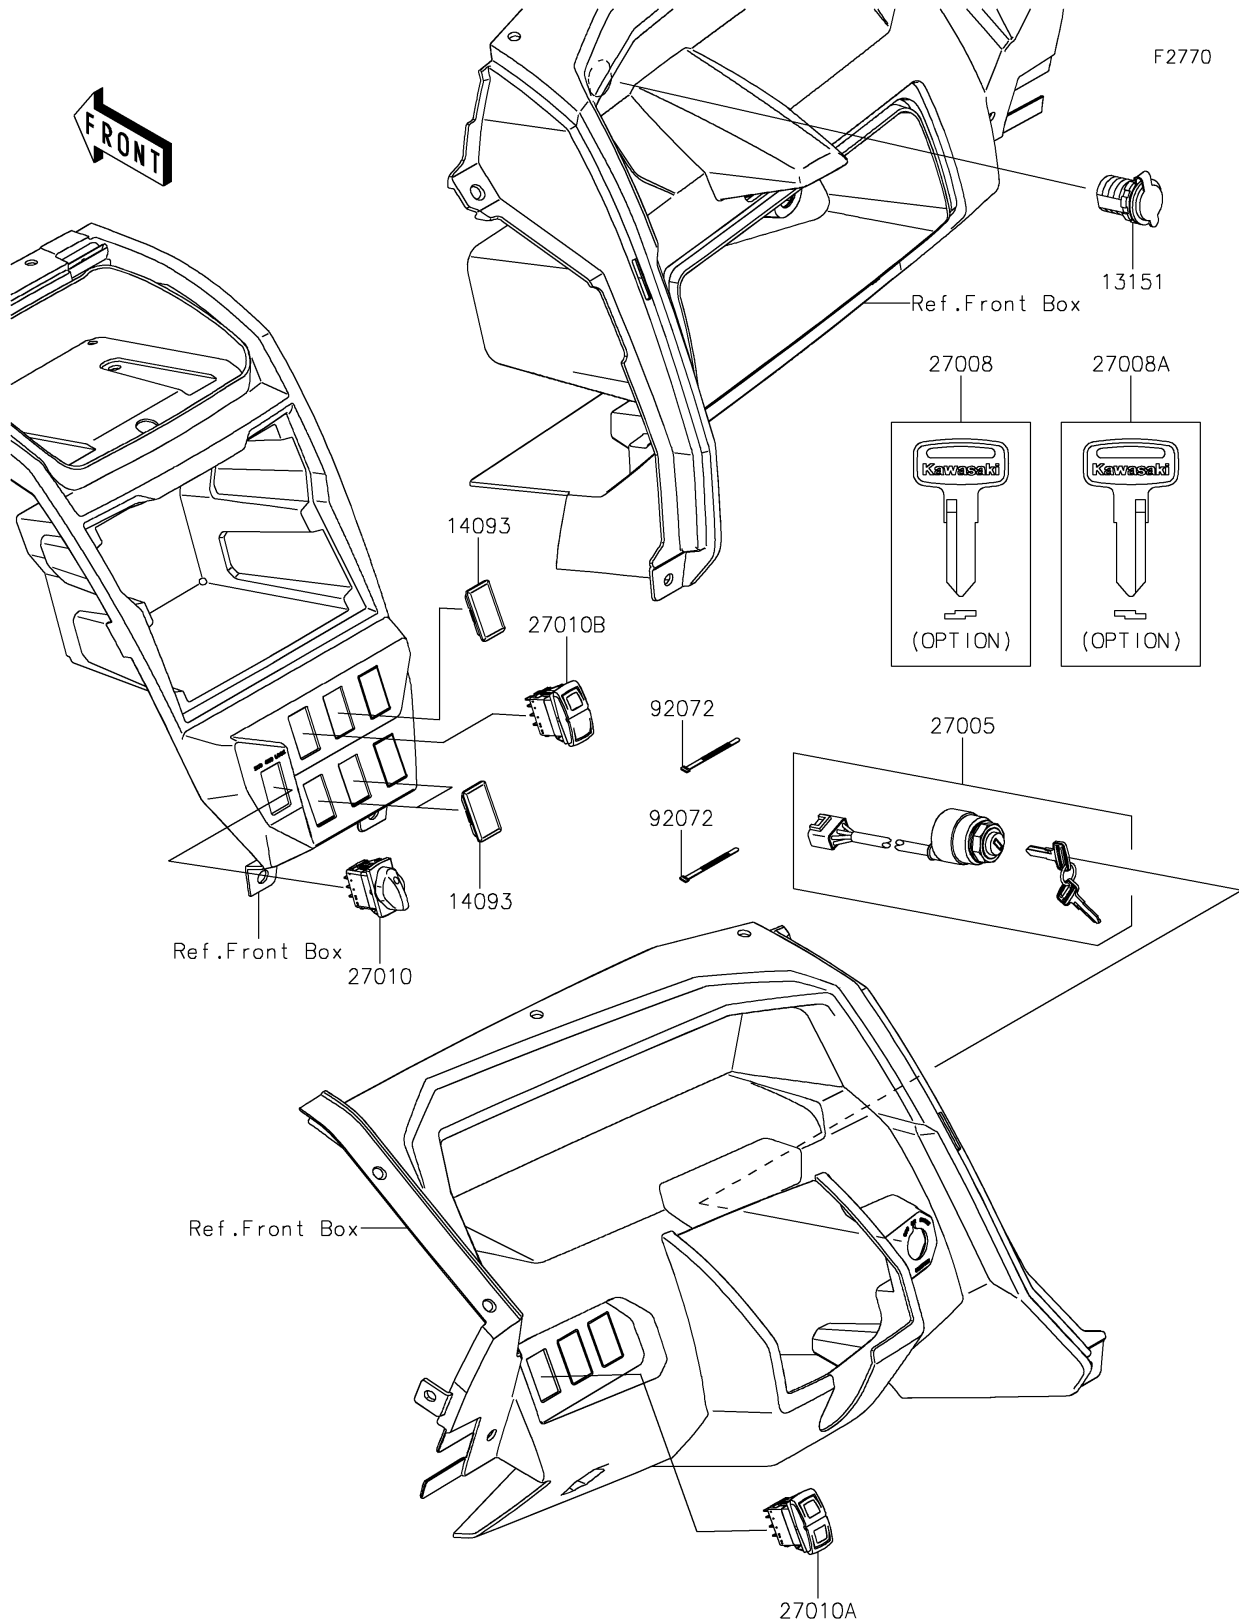

2023 Teryx KRX® 1000 PARTS DIAGRAM

Ignition Switch

2023 Teryx KRX® 1000 PARTS LIST

Ignition Switch

ITEM NAME	PART NUMBER	QUANTITY
SWITCH-COMP,OUTLET,12V (Ref # 13151)	13151-0556	1
COVER,SWITCH (Ref # 14093)	14093-1202	3
SWITCH-ASSY-IGNITION (Ref # 27005)	27005-0643	1
KEY-LOCK,BLANK (Ref # 27008)	27008-1153	1
KEY-LOCK,BLANK (Ref # 27008A)	27008-1157	1
SWITCH,2WD/4WD (Ref # 27010)	27010-0902	1
SWITCH,HEAD LIGHT (Ref # 27010A)	27010-0903	1
SWITCH,POWER MODE (Ref # 27010B)	27010-0904	1
BAND,L=123 (Ref # 92072)	92072-030	2