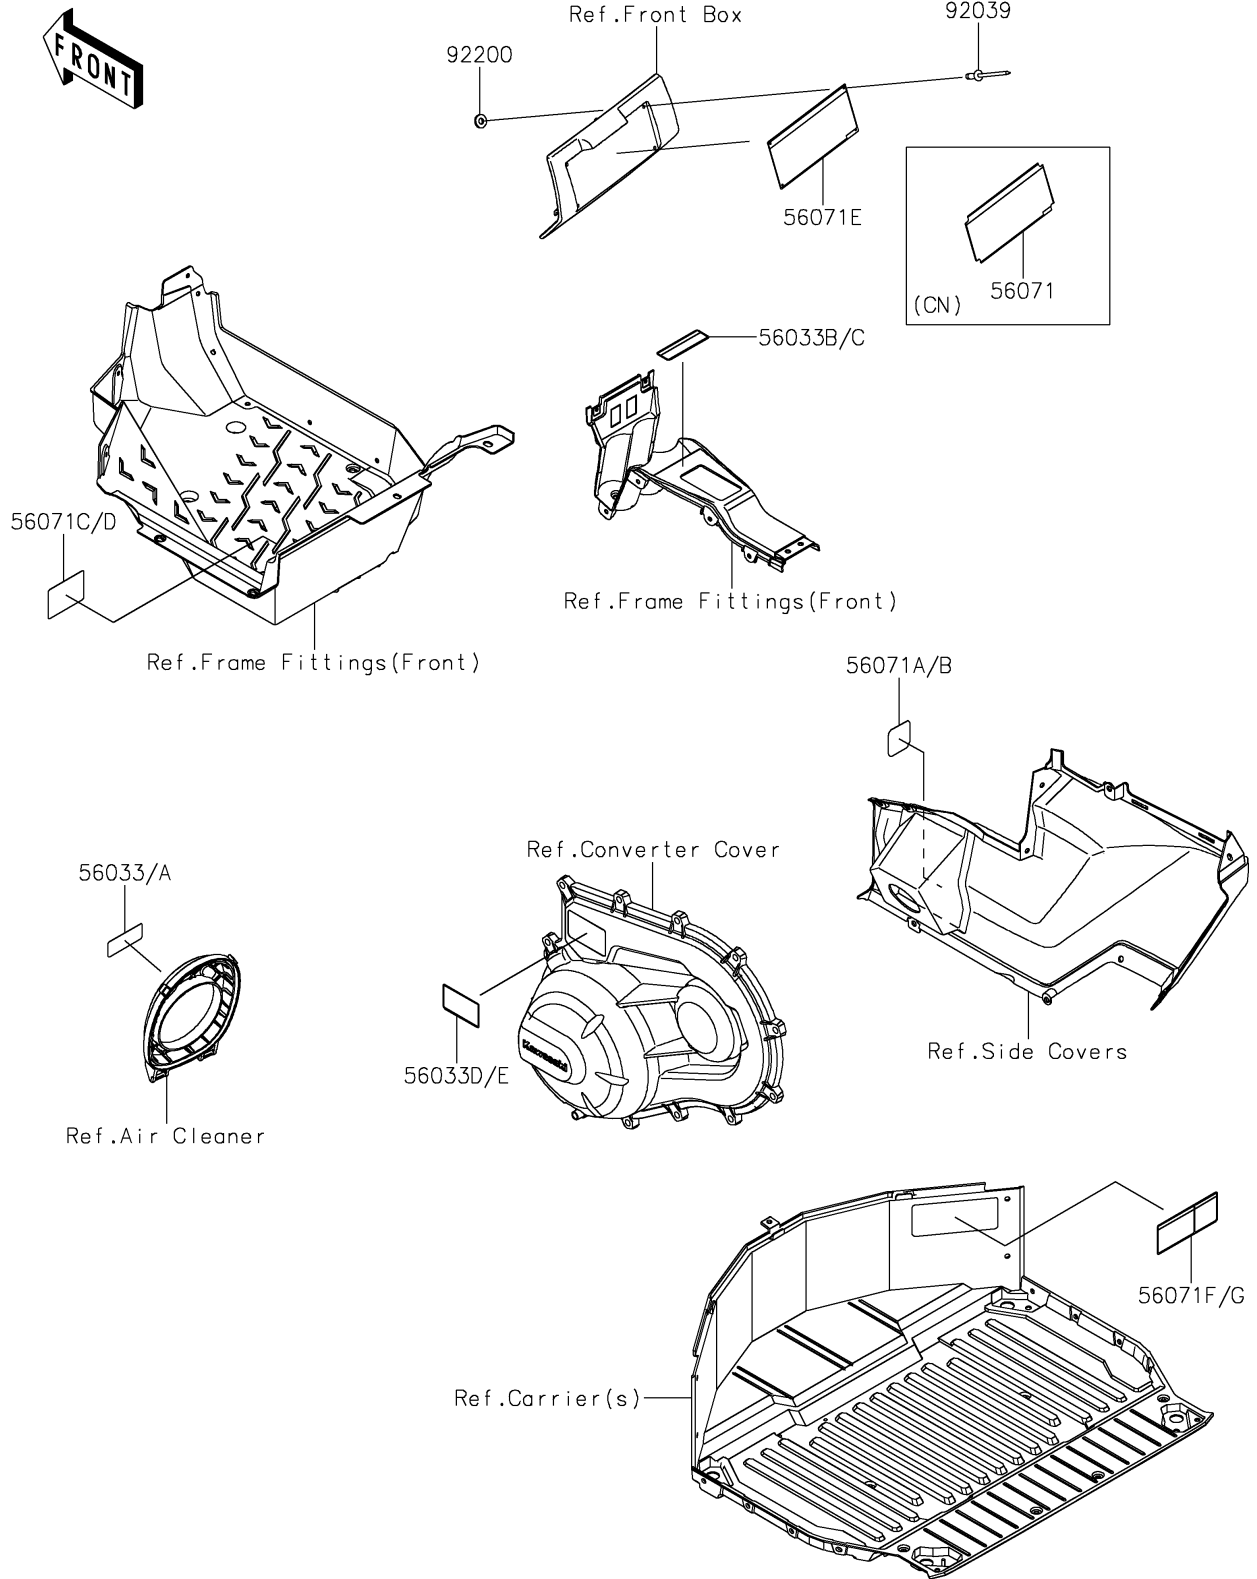

# 2024 Teryx KRX® 1000 PARTS DIAGRAM

Labels

F2860

## 2024 Teryx KRX® 1000 PARTS LIST

### Labels

ITEM NAME	PART NUMBER	QUANTITY
LABEL-MANUAL,AIR CLEANER (Ref # 56033)	56033-0724	1
LABEL-MANUAL,AIR CLEANER (Ref # 56033A)	56033-0731	1
LABEL-MANUAL,SHIFT NOTICE (Ref # 56033B)	56033-0822	1
LABEL-MANUAL,SHIFT NOTICE (Ref # 56033C)	56033-0826	1
LABEL-MANUAL,DRIVE BELT (Ref # 56033D)	56033-0996	1
LABEL-MANUAL,DRIVE BELT (Ref # 56033E)	56033-1000	1
LABEL-WARNING,GENERAL (Ref # 56071)	56071-0503	1
LABEL-WARNING,GASOLINE (Ref # 56071A)	56071-0588	1
LABEL-WARNING,GASOLINE (Ref # 56071B)	56071-0593	1
LABEL-WARNING,TIRE INFORMATION (Ref # 56071C)	56071-0824	1
LABEL-WARNING,TIRE INFORMATION (Ref # 56071D)	56071-0825	1
LABEL-WARNING,GENERAL (Ref # 56071E)	56071-0826	1
LABEL-WARNING,CARGO BED (Ref # 56071F)	56071-0925	1
LABEL-WARNING,CARGO BED (Ref # 56071G)	56071-0926	1
RIVET,3.2X8 (Ref # 92039)	92039-3763	4
WASHER,3.5X8X1 (Ref # 92200)	92200-1251	4